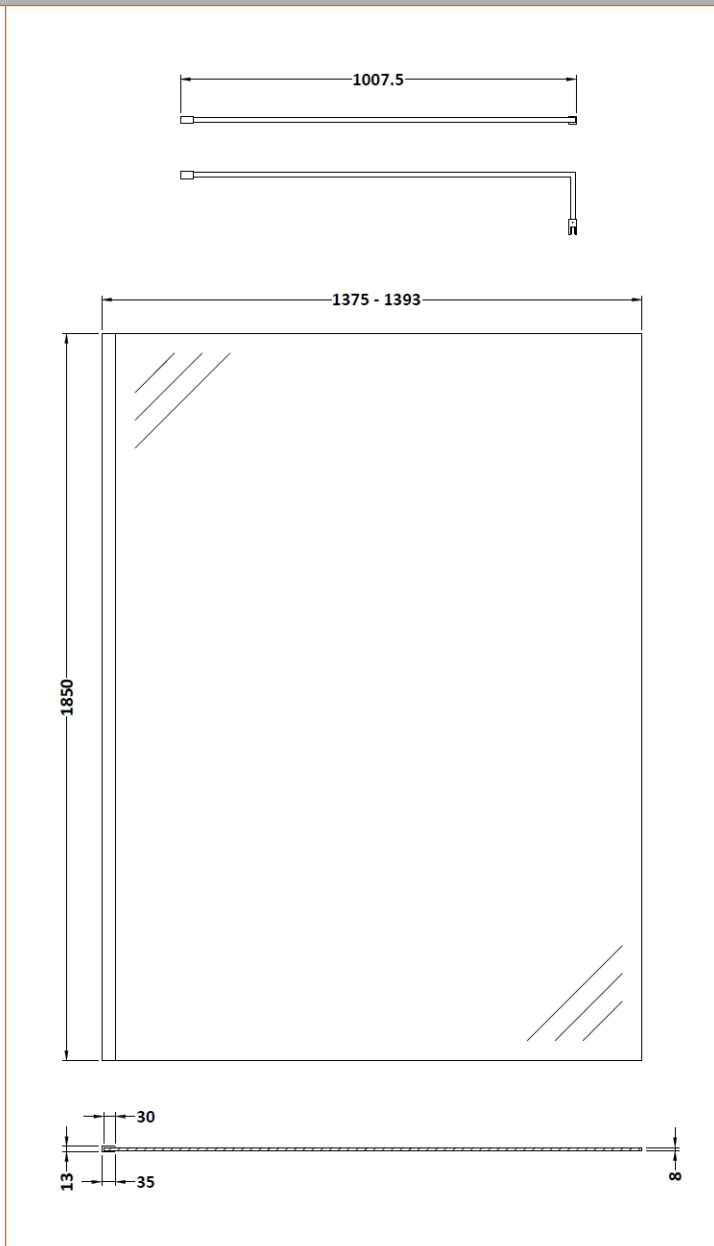

### Product Dimensions

Height (mm):	1850
Width (mm):	1400
Depth (mm):	14
Nett Weight (kg):	59.5

### Packaging Dimensions

Height (mm):	65
Width (mm):	1450
Length (mm):	1920
Gross Weight (kg):	59.5

### Outer Box Dimensions (If Applicable)

Height (mm):	
Width (mm):	
Depth (mm):	
Length (mm):	
Gross Weight (kg):	
Barcode:	5055275819067

Sales Code: WRSF013U

Description: 1850 Decorative Profile Undrilled Brass

**Product Dimensions**

Height (mm):	1850
Width (mm):	34
Depth (mm):	13
Nett Weight (kg):	0.6

**Packaging Dimensions**

Height (mm):	60
Width (mm):	185
Length (mm):	1860
Gross Weight (kg):	0.6