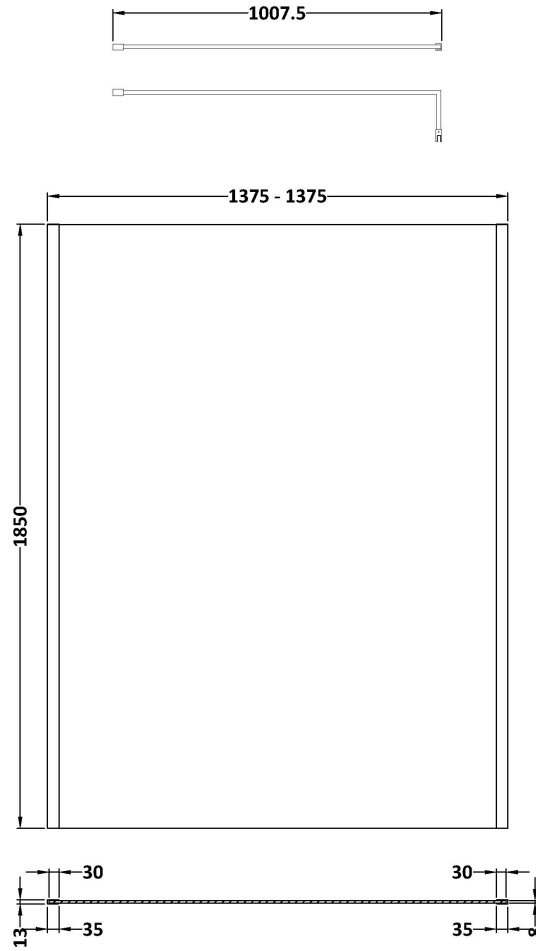

Sales Code: WRSCOB14

Description: 1400 Wetroom Screen Outer Frame 1850X8mm

Packaging Details

Barcode: 5056462645285