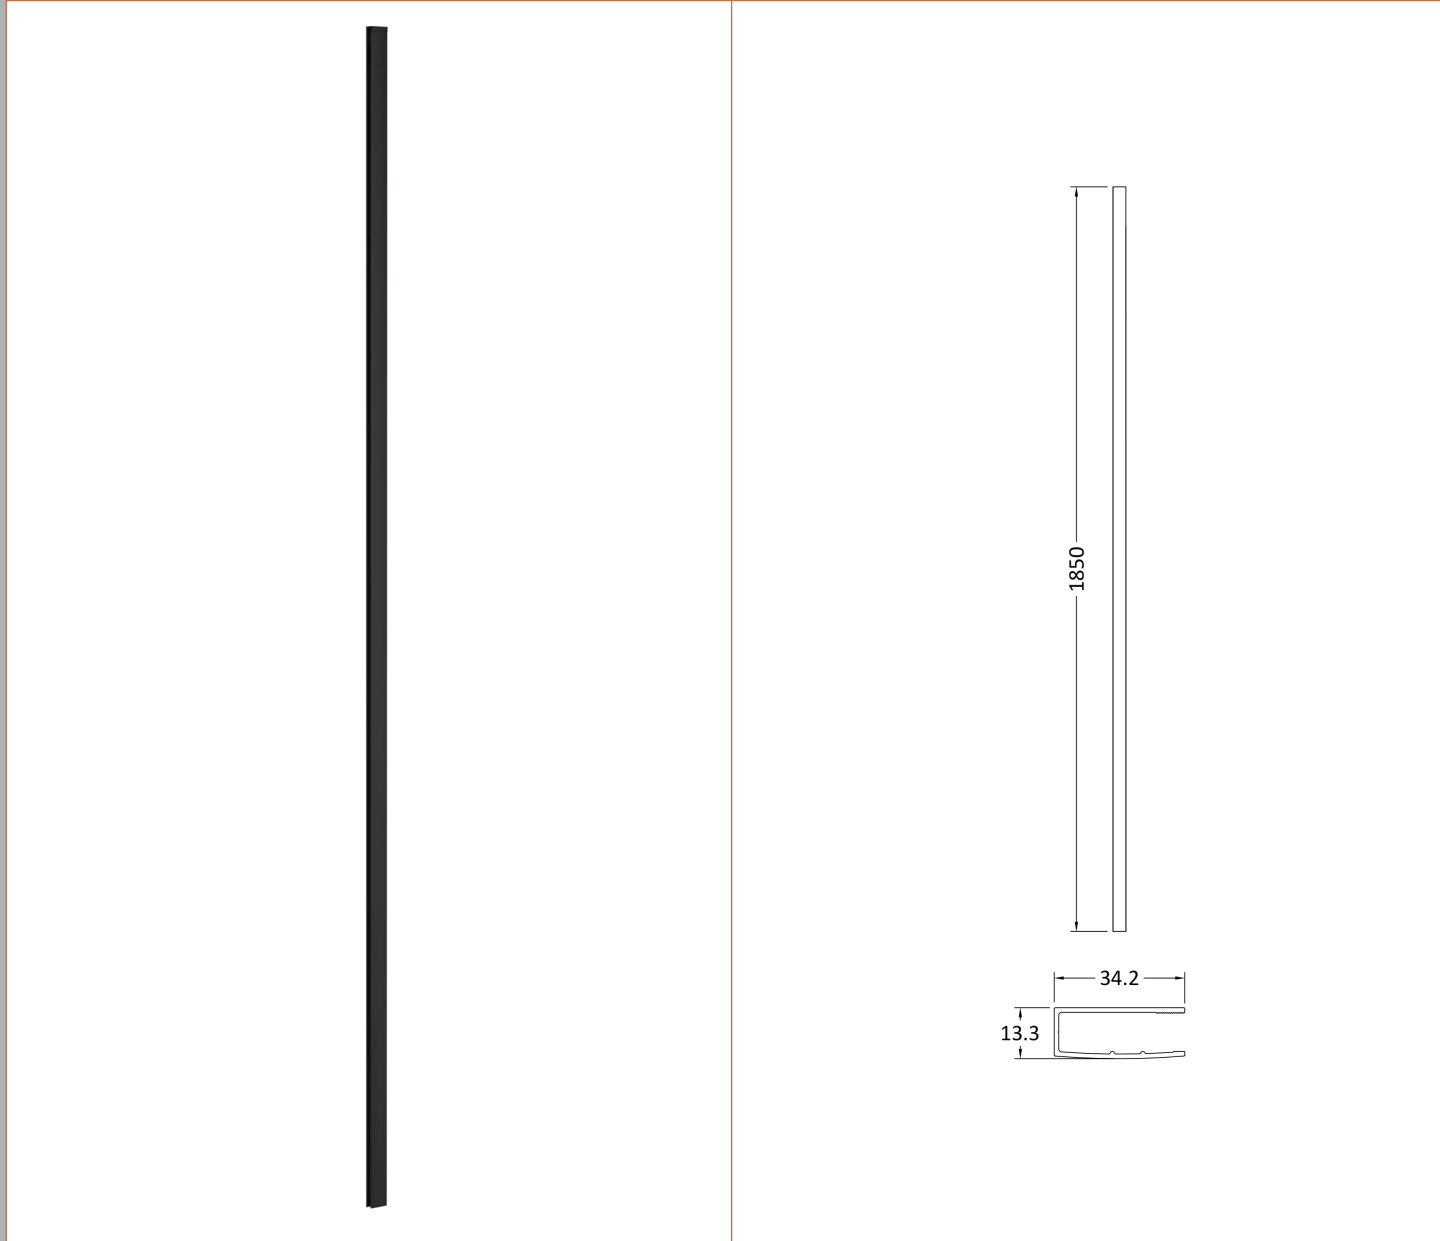

Outer Box Dimensions (If Applicable)

| | |
|--------------------|---------------|
| Height (mm): | |
| Width (mm): | |
| Depth (mm): | |
| Length (mm): | |
| Gross Weight (kg): | |
| Barcode: | 5055275819005 |

Sales Code: WRSF009

Description: 1850 Wetroom Wall Channel Black

Product Dimensions

| | |
|-------------------|------|
| Height (mm): | 1850 |
| Width (mm): | |
| Depth (mm): | |
| Nett Weight (kg): | 0.6 |

Outer Box Dimensions (If Applicable)

| | |
|--------------------|---------------|
| Height (mm): | |
| Width (mm): | |
| Depth (mm): | |
| Length (mm): | |
| Gross Weight (kg): | |
| Barcode: | 5056211897224 |

Sales Code: WRSF009U

Description: 1850 Decorative Profile Undrilled Black

Product Dimensions

| | |
|-------------------|------|
| Height (mm): | 1850 |
| Width (mm): | 34 |
| Depth (mm): | 13 |
| Nett Weight (kg): | 0.6 |