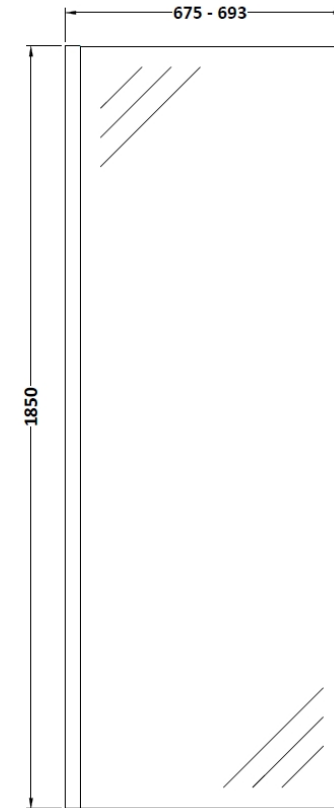

Sales Code: WRSCOBP70

Description: 700 Wetroom Screen Outer Frame 1850X8mm

Packaging Details

Barcode: 5056462645131

Sales Code: WRSC070

Description: Wetroom Screen 700 X 1850 X 8mm

Product Dimensions

| | |
|-------------------|------|
| Height (mm): | 1850 |
| Width (mm): | 700 |
| Depth (mm): | 14 |
| Nett Weight (kg): | 29.5 |

Packaging Dimensions

| | |
|--------------------|------|
| Height (mm): | 65 |
| Width (mm): | 750 |
| Length (mm): | 1920 |
| Gross Weight (kg): | 29.5 |

Packaging Data

| | |
|---------------|-------------------------------|
| Box Colour: | Brown Cardboard Box - Printed |
| Box Qty: | 1 |
| Label Size: | 100 x 50 |
| Label Colour: | Not Applicable |
| Label Qty: | 0 |

Outer Box Dimensions (If Applicable)

| | |
|--------------------|---------------|
| Height (mm): | |
| Width (mm): | |
| Depth (mm): | |
| Length (mm): | |
| Gross Weight (kg): | |
| Barcode: | 5055275819005 |

Outer Box Dimensions (If Applicable)

| | |
|--------------------|---------------|
| Height (mm): | |
| Width (mm): | |
| Depth (mm): | |
| Length (mm): | |
| Gross Weight (kg): | |
| Barcode: | 5056211897224 |