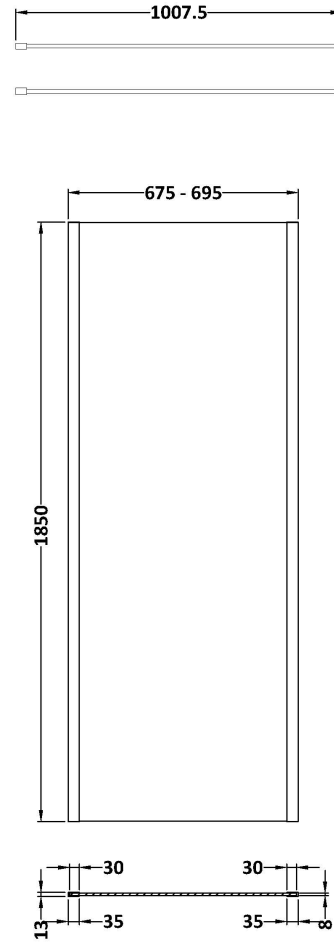

Sales Code: WRSCOBP70

Description: 700 Wetroom Screen Outer Frame 1850X8mm

Packaging Details

Barcode: 5056462645131

Sales Code: WRSC070

Description: Wetroom Screen 700 X 1850 X 8mm

Product Dimensions

| | |
|-------------------|------|
| Height (mm): | 1850 |
| Width (mm): | 700 |
| Depth (mm): | 14 |
| Nett Weight (kg): | 29.5 |

Packaging Dimensions

| | |
|--------------------|------|
| Height (mm): | 65 |
| Width (mm): | 750 |
| Length (mm): | 1920 |
| Gross Weight (kg): | 29.5 |

Packaging Data

| | |
|---------------|-------------------------------|
| Box Colour: | Brown Cardboard Box - Printed |
| Box Qty: | 1 |
| Label Size: | 100 x 50 |
| Label Colour: | Not Applicable |
| Label Qty: | 0 |

Outer Box Dimensions (If Applicable)

| | |
|--------------------|---------------|
| Height (mm): | |
| Width (mm): | |
| Depth (mm): | |
| Length (mm): | |
| Gross Weight (kg): | |
| Barcode: | 5055275819005 |

Packaging Dimensions

| | |
|--------------------|------|
| Height (mm): | 60 |
| Width (mm): | 185 |
| Length (mm): | 1860 |
| Gross Weight (kg): | 0.6 |

Packaging Data

| | |
|---------------|-------------|
| Box Colour: | |
| Box Qty: | 1 |
| Label Size: | 50 x 100 |
| Label Colour: | White Label |
| Label Qty: | 1 |