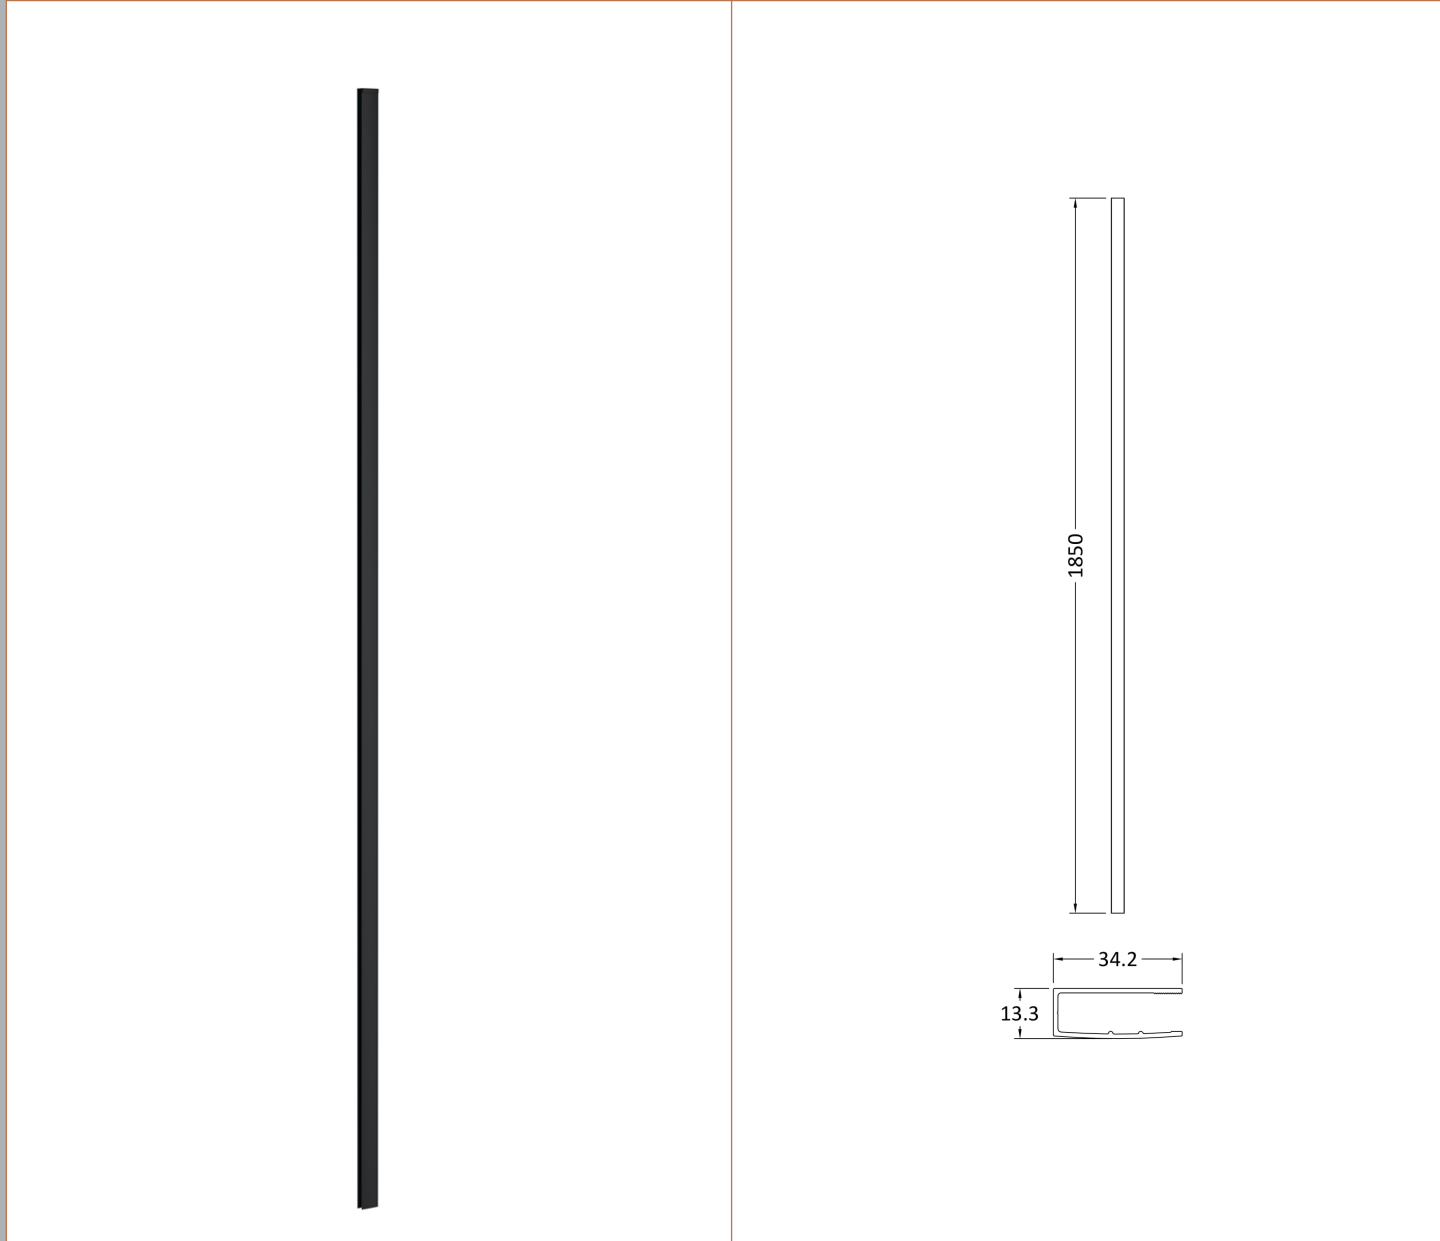

Packaging Dimensions

| | |
|--------------------|------|
| Height (mm): | 65 |
| Width (mm): | 750 |
| Length (mm): | 1920 |
| Gross Weight (kg): | 29.5 |

Packaging Data

| | |
|---------------|-------------------------------|
| Box Colour: | Brown Cardboard Box - Printed |
| Box Qty: | 1 |
| Label Size: | 100 x 50 |
| Label Colour: | Not Applicable |
| Label Qty: | 0 |

Outer Box Dimensions (If Applicable)

| | |
|--------------------|---------------|
| Height (mm): | |
| Width (mm): | |
| Depth (mm): | |
| Length (mm): | |
| Gross Weight (kg): | |
| Barcode: | 5055275819005 |

Sales Code: WRSF009

Description: 1850 Wetroom Wall Channel Black

Product Dimensions

| | |
|-------------------|------|
| Height (mm): | 1850 |
| Width (mm): | |
| Depth (mm): | |
| Nett Weight (kg): | 0.6 |

Sales Code: WRSF009U

Description: 1850 Decorative Profile Undrilled Black

Product Dimensions

| | |
|-------------------|------|
| Height (mm): | 1850 |
| Width (mm): | 34 |
| Depth (mm): | 13 |
| Nett Weight (kg): | 0.6 |