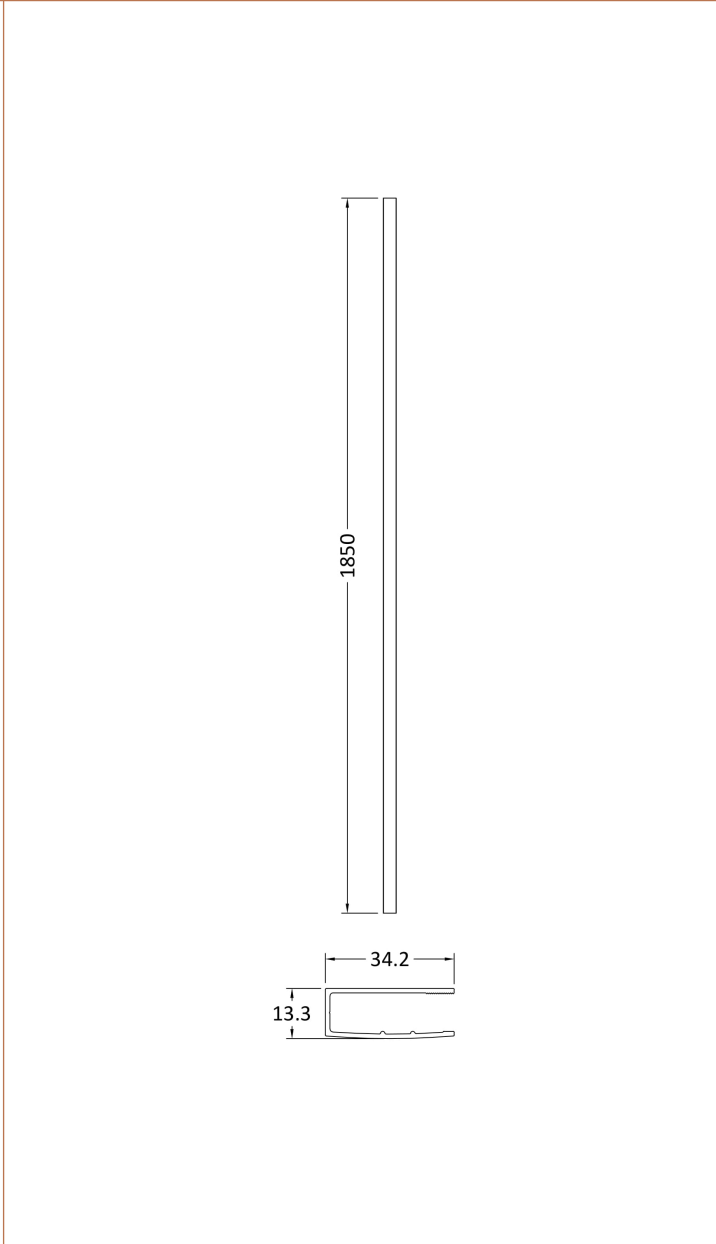

Sales Code: WRSF009

Description: 1850 Wetroom Wall Channel Black

Product Dimensions

Height (mm):	1850
Width (mm):	
Depth (mm):	
Nett Weight (kg):	0.6

Packaging Dimensions

Height (mm):	60
Width (mm):	185
Length (mm):	1860
Gross Weight (kg):	0.6

Packaging Data

Box Colour:	Brown Cardboard Box - Printed
Box Qty:	1
Label Size:	100 x 50
Label Colour:	White Label
Label Qty:	1

Outer Box Dimensions (If Applicable)

Height (mm):	
Width (mm):	
Depth (mm):	
Length (mm):	
Gross Weight (kg):	
Barcode:	5056211897224

Product Details

Country of Origin:	China
Fitting Instruction:	No
CE & UKCA:	N/A
Profile Material:	Aluminium
Profile Finish:	Matt Black
Adjustments (mm):	18mm
Entry Width (mm):	N/A
Swing In Dim (mm):	N/A
Swing Out Dim (mm):	N/A
Radius (mm):	Not Applicable
Glass Thickness (mm):	
Easy Fit:	Not Applicable
Easy Clean:	Not Applicable
Handle Style:	Not Applicable
Handle Material:	Not Applicable
Enclosure Design:	Not Applicable
Wheel Type:	Not Applicable
Support Bar Included:	Support Bar Not Included
Extras:	None