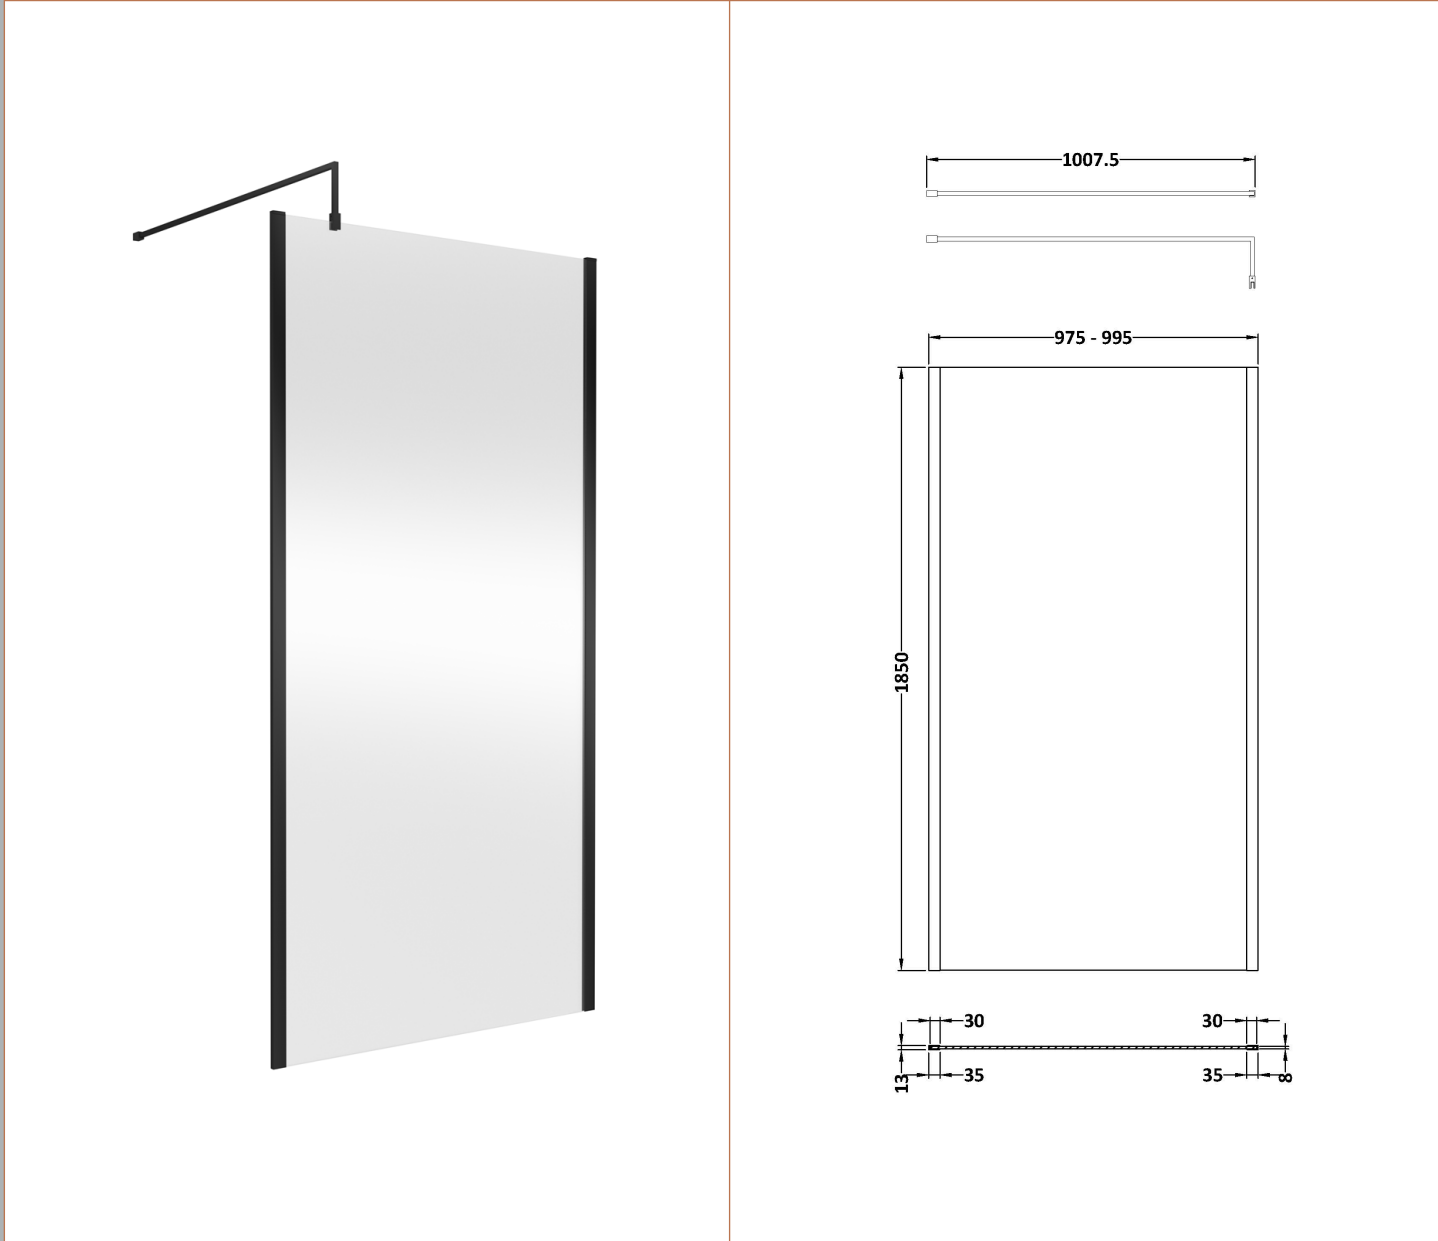

Sales Code: WRSCOBP10

Description: 1000 Wetroom Screen Outer Frame 1850X8mm

### Packaging Details

Barcode: 5056462645179

Sales Code: WRSC10

Description: Wetroom Screen 1000 X 1850 X 8mm

### Product Dimensions

Height (mm):	1850
Width (mm):	1000
Depth (mm):	14
Nett Weight (kg):	42.5

### Packaging Dimensions

Height (mm):	65
Width (mm):	1045
Length (mm):	1920
Gross Weight (kg):	42.5