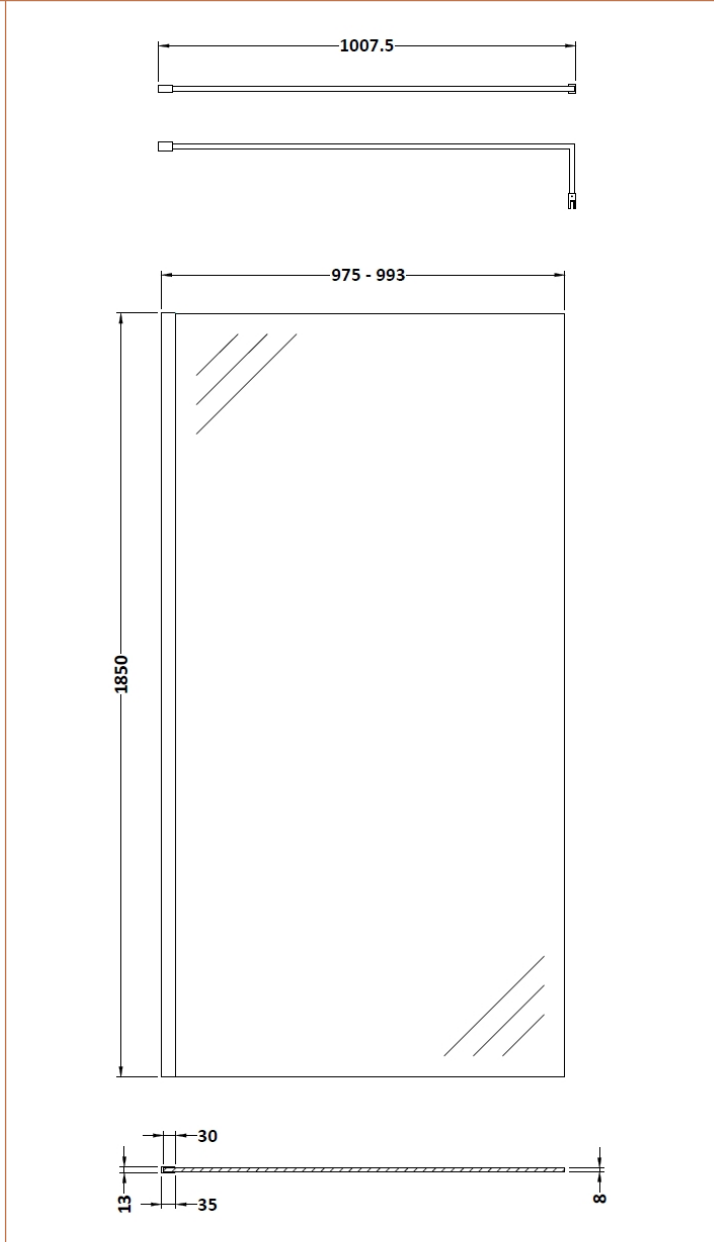

### Product Dimensions

Height (mm):	1850
Width (mm):	1000
Depth (mm):	14
Nett Weight (kg):	42.5

### Packaging Dimensions

Height (mm):	65
Width (mm):	1045
Length (mm):	1920
Gross Weight (kg):	42.5

### Outer Box Dimensions (If Applicable)

Height (mm):	
Width (mm):	
Depth (mm):	
Length (mm):	
Gross Weight (kg):	
Barcode:	5055275819043

### Product Dimensions

Height (mm):	15
Width (mm):	150
Depth (mm):	1000
Nett Weight (kg):	0.67