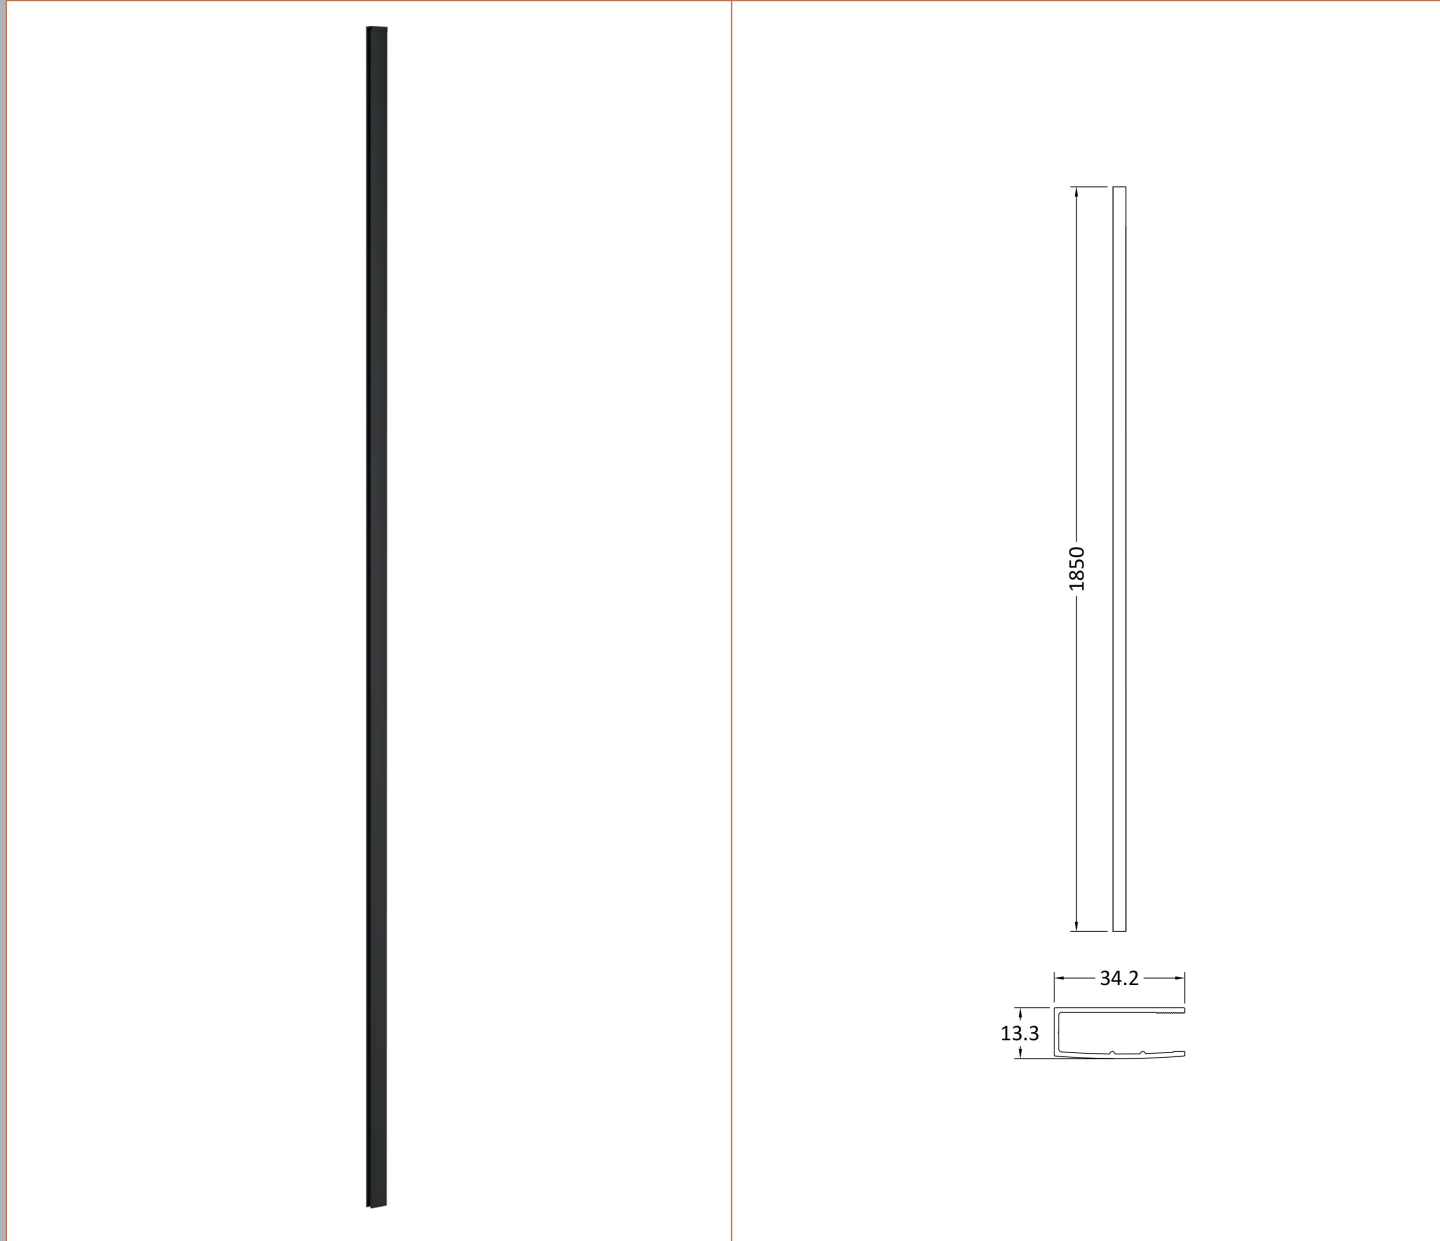

### Product Dimensions

Height (mm):	1850
Width (mm):	1000
Depth (mm):	14
Nett Weight (kg):	42.5

### Outer Box Dimensions (If Applicable)

Height (mm):	
Width (mm):	
Depth (mm):	
Length (mm):	
Gross Weight (kg):	
Barcode:	5055275819043

**Product Details**

Country of Origin:	China
Fitting Instruction:	No
CE & UKCA:	N/A
Profile Material:	Aluminium
Profile Finish:	Matt Black
Adjustments (mm):	18mm
Entry Width (mm):	N/A
Swing In Dim (mm):	N/A
Swing Out Dim (mm):	N/A
Radius (mm):	Not Applicable
Glass Thickness (mm):	
Easy Fit:	Not Applicable
Easy Clean:	Not Applicable
Handle Style:	Not Applicable
Handle Material:	Not Applicable
Enclosure Design:	Not Applicable
Wheel Type:	Not Applicable
Support Bar Included:	Support Bar Not Included
Extras:	None

Sales Code: WRSF009U

Description: 1850 Decorative Profile Undrilled Black

**Product Dimensions**

Height (mm):	1850
Width (mm):	34
Depth (mm):	13
Nett Weight (kg):	0.6

**Packaging Dimensions**

Height (mm):	60
Width (mm):	185
Length (mm):	1860
Gross Weight (kg):	0.6