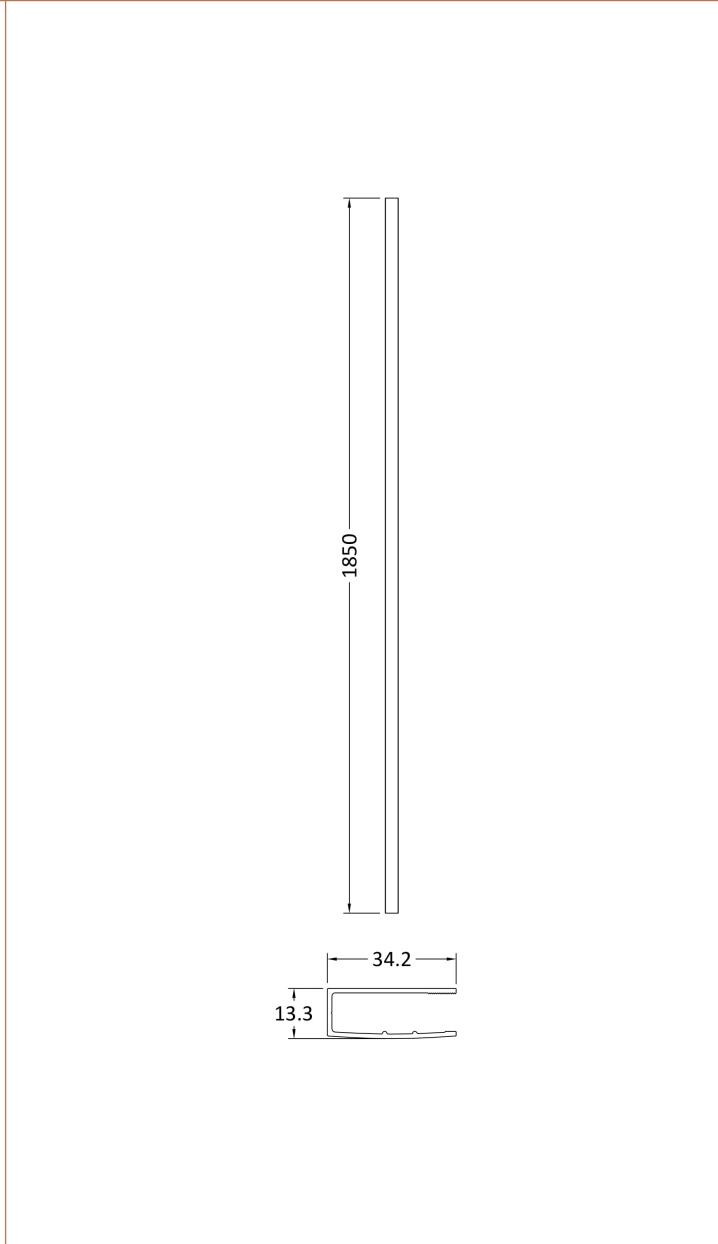

Outer Box Dimensions (If Applicable)

Height (mm):	
Width (mm):	
Depth (mm):	
Length (mm):	
Gross Weight (kg):	
Barcode:	5055275831748

Product Details

Country of Origin:	China
Fitting Instruction:	No
CE & UKCA:	Yes
Profile Material:	Aluminium
Profile Finish:	Polished Chrome
Adjustments (mm):	1075mm-1093mm
Entry Width (mm):	N/A
Swing In Dim (mm):	N/A
Swing Out Dim (mm):	N/A
Radius (mm):	Not Applicable
Glass Thickness (mm):	8
Easy Fit:	No
Easy Clean:	No
Handle Style:	Not Applicable
Handle Material:	Not Applicable
Enclosure Design:	Frameless
Wheel Type:	Not Applicable
Support Bar Included:	Support Bar Included
Extras:	None

Sales Code: WRSF009

Description: 1850 Wetroom Wall Channel Black

Product Dimensions	
Height (mm):	1850
Width (mm):	
Depth (mm):	
Nett Weight (kg):	0.6
Packaging Dimensions	
Height (mm):	60
Width (mm):	185
Length (mm):	1860
Gross Weight (kg):	0.6
Packaging Data	
Box Colour:	Brown Cardboard Box - Printed
Box Qty:	1
Label Size:	100 x 50
Label Colour:	White Label
Label Qty:	1
Outer Box Dimensions (If Applicable)	
Height (mm):	
Width (mm):	
Depth (mm):	
Length (mm):	
Gross Weight (kg):	
Barcode:	5056211897224
Product Details	
Country of Origin:	China
Fitting Instruction:	No
CE & UKCA:	N/A
Profile Material:	Aluminium
Profile Finish:	Matt Black
Adjustments (mm):	18mm
Entry Width (mm):	N/A
Swing In Dim (mm):	N/A
Swing Out Dim (mm):	N/A
Radius (mm):	Not Applicable
Glass Thickness (mm):	
Easy Fit:	Not Applicable
Easy Clean:	Not Applicable
Handle Style:	Not Applicable
Handle Material:	Not Applicable
Enclosure Design:	Not Applicable
Wheel Type:	Not Applicable
Support Bar Included:	Support Bar Not Included
Extras:	None

Sales Code: WRSF009U

Description: 1850 Decorative Profile Undrilled Black

Product Dimensions

Height (mm):	1850
Width (mm):	34
Depth (mm):	13
Nett Weight (kg):	0.6

Packaging Dimensions

Height (mm):	60
Width (mm):	185
Length (mm):	1860
Gross Weight (kg):	0.6