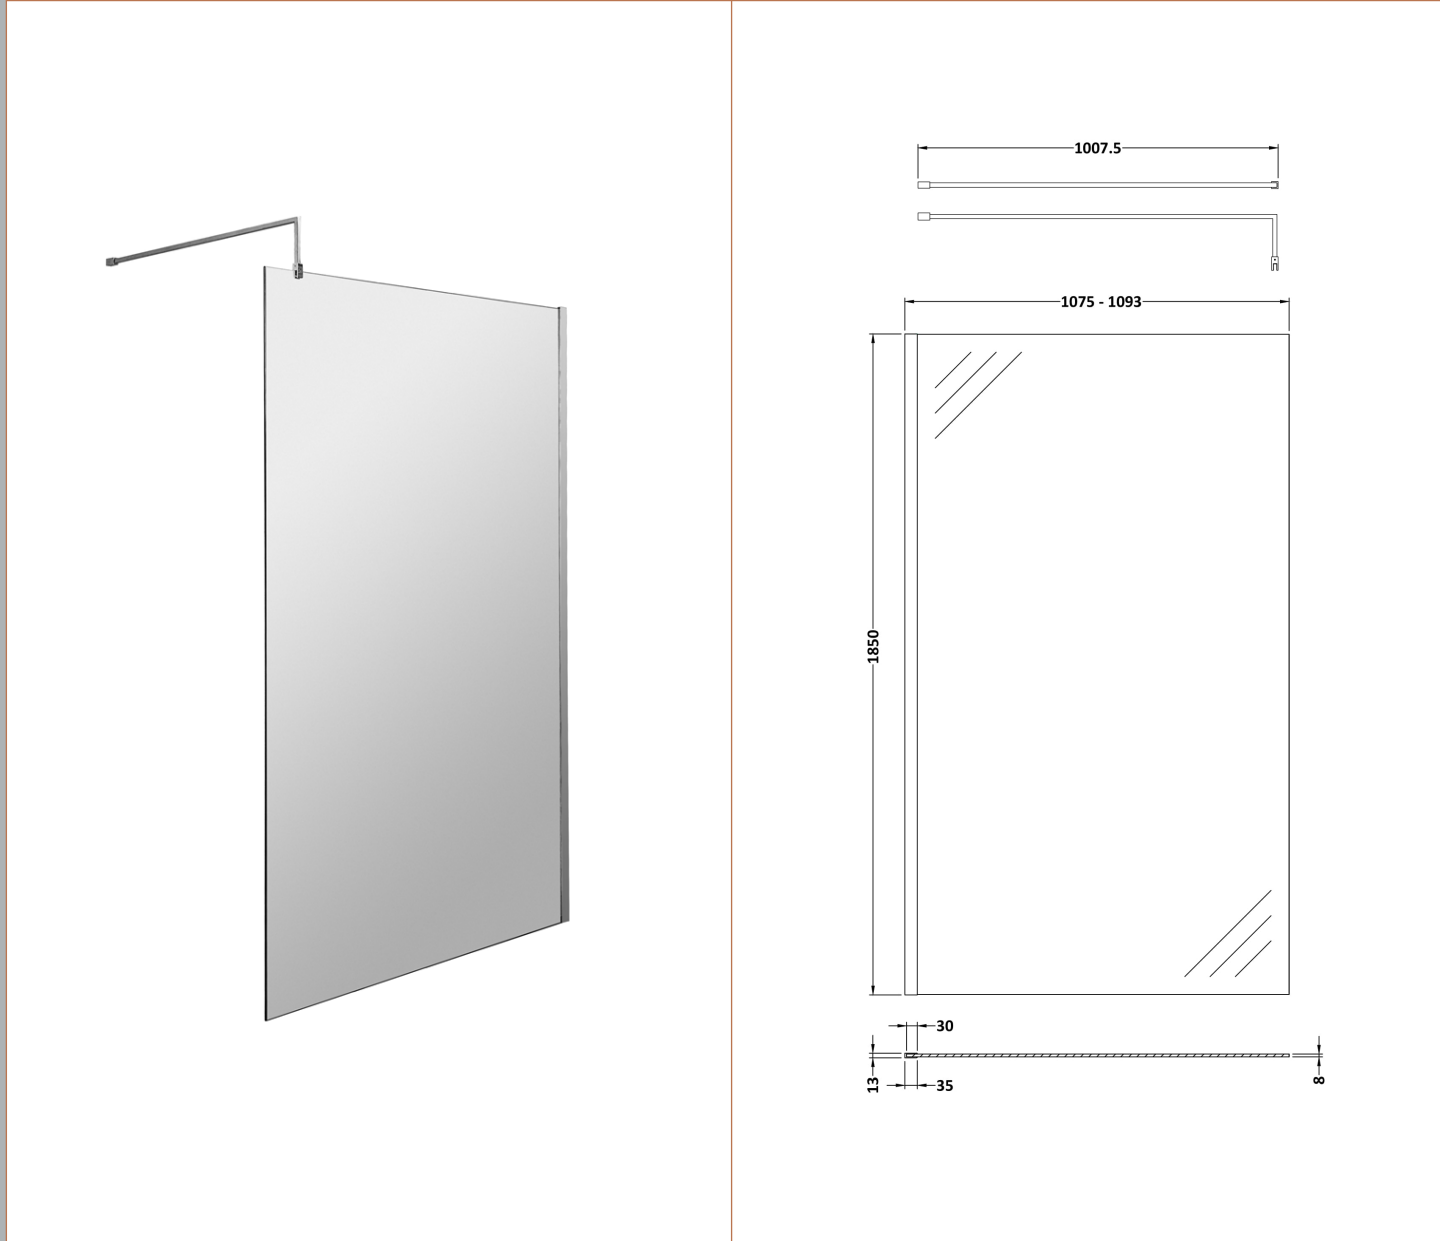

Sales Code: WRSCOBP11

Description: 1100 Wetroom Screen Outer Frame 1850X8mm

Packaging Details

Barcode: 5056462645186

Sales Code: WRSC11

Description: Wetroom Screen 1100 X 1850 X 8mm

Product Dimensions

Height (mm):	1850
Width (mm):	1100
Depth (mm):	14
Nett Weight (kg):	46

Packaging Dimensions

Height (mm):	65
Width (mm):	1150
Length (mm):	1920
Gross Weight (kg):	46

Packaging Data

Box Colour:	Brown Cardboard Box - Printed
Box Qty:	1
Label Size:	100 x 50
Label Colour:	Not Applicable
Label Qty:	0

Sales Code: WRSF009

Description: 1850 Wetroom Wall Channel Black

Product Dimensions	
Height (mm):	1850
Width (mm):	
Depth (mm):	
Nett Weight (kg):	0.6
Packaging Dimensions	
Height (mm):	60
Width (mm):	185
Length (mm):	1860
Gross Weight (kg):	0.6
Packaging Data	
Box Colour:	Brown Cardboard Box - Printed
Box Qty:	1
Label Size:	100 x 50
Label Colour:	White Label
Label Qty:	1
Outer Box Dimensions (If Applicable)	
Height (mm):	
Width (mm):	
Depth (mm):	
Length (mm):	
Gross Weight (kg):	
Barcode:	5056211897224
Product Details	
Country of Origin:	China
Fitting Instruction:	No
CE & UKCA:	N/A
Profile Material:	Aluminium
Profile Finish:	Matt Black
Adjustments (mm):	18mm
Entry Width (mm):	N/A
Swing In Dim (mm):	N/A
Swing Out Dim (mm):	N/A
Radius (mm):	Not Applicable
Glass Thickness (mm):	
Easy Fit:	Not Applicable
Easy Clean:	Not Applicable
Handle Style:	Not Applicable
Handle Material:	Not Applicable
Enclosure Design:	Not Applicable
Wheel Type:	Not Applicable
Support Bar Included:	Support Bar Not Included
Extras:	None