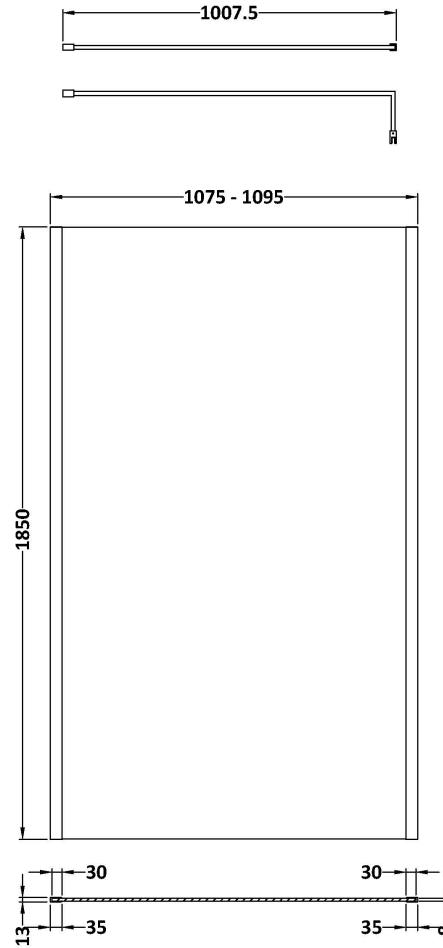

Sales Code: WRSCOBP11

Description: 1100 Wetroom Screen Outer Frame 1850X8mm

Packaging Details

Barcode: 5056462645186

Sales Code: WRSC11

Description: Wetroom Screen 1100 X 1850 X 8mm

Product Dimensions

Height (mm):	1850
Width (mm):	1100
Depth (mm):	14
Nett Weight (kg):	46

Packaging Dimensions

Height (mm):	65
Width (mm):	1150
Length (mm):	1920
Gross Weight (kg):	46

Packaging Data

Box Colour:	Brown Cardboard Box - Printed
Box Qty:	1
Label Size:	100 x 50
Label Colour:	Not Applicable
Label Qty:	0

Outer Box Dimensions (If Applicable)

Height (mm):	
Width (mm):	
Depth (mm):	
Length (mm):	
Gross Weight (kg):	
Barcode:	5055275831748

Product Details

Country of Origin:	China
Fitting Instruction:	No
CE & UKCA:	Yes
Profile Material:	Aluminium
Profile Finish:	Polished Chrome
Adjustments (mm):	1075mm-1093mm
Entry Width (mm):	N/A
Swing In Dim (mm):	N/A
Swing Out Dim (mm):	N/A
Radius (mm):	Not Applicable
Glass Thickness (mm):	8
Easy Fit:	No
Easy Clean:	No
Handle Style:	Not Applicable
Handle Material:	Not Applicable
Enclosure Design:	Frameless
Wheel Type:	Not Applicable
Support Bar Included:	Support Bar Included
Extras:	None

Sales Code: WRSF009U

Description: 1850 Decorative Profile Undrilled Black

Product Dimensions

Height (mm):	1850
Width (mm):	34
Depth (mm):	13
Nett Weight (kg):	0.6

Packaging Dimensions

Height (mm):	60
Width (mm):	185
Length (mm):	1860
Gross Weight (kg):	0.6