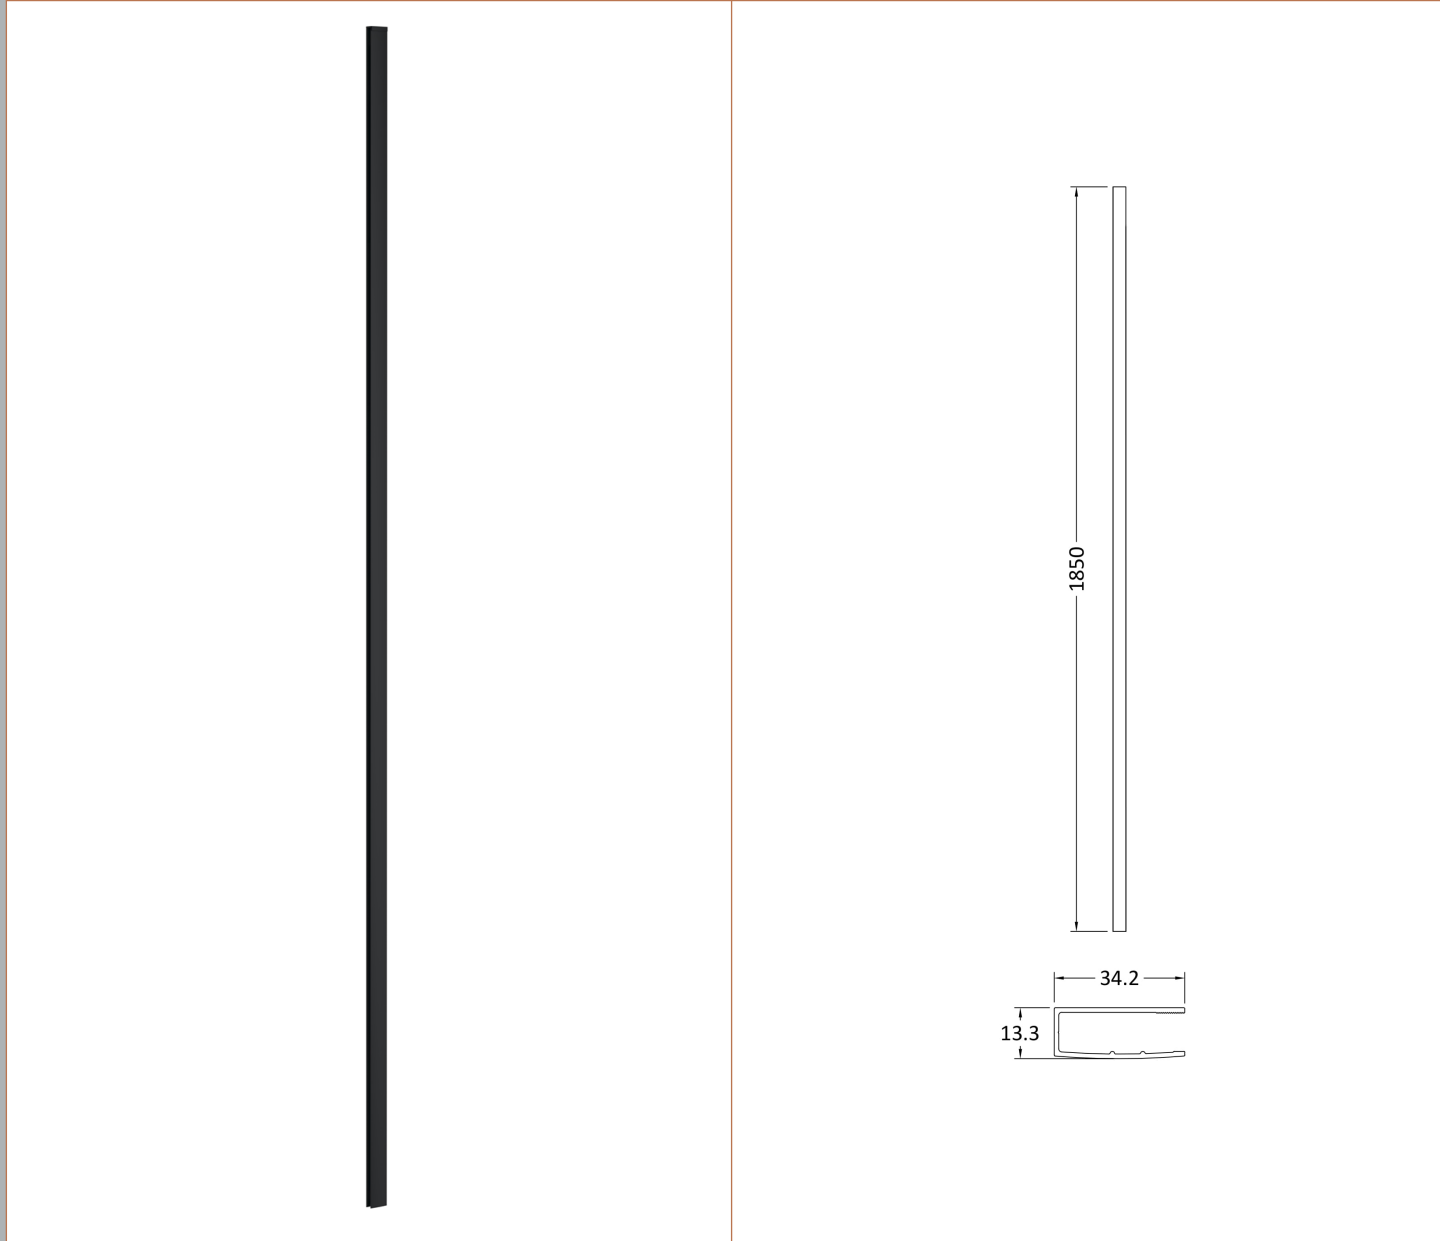

Outer Box Dimensions (If Applicable)

Height (mm):	
Width (mm):	
Depth (mm):	
Length (mm):	
Gross Weight (kg):	
Barcode:	5055275831748

Product Details

Country of Origin:	China
Fitting Instruction:	No
CE & UKCA:	Yes
Profile Material:	Aluminium
Profile Finish:	Polished Chrome
Adjustments (mm):	1075mm-1093mm
Entry Width (mm):	N/A
Swing In Dim (mm):	N/A
Swing Out Dim (mm):	N/A
Radius (mm):	Not Applicable
Glass Thickness (mm):	8
Easy Fit:	No
Easy Clean:	No
Handle Style:	Not Applicable
Handle Material:	Not Applicable
Enclosure Design:	Frameless
Wheel Type:	Not Applicable
Support Bar Included:	Support Bar Included
Extras:	None

Sales Code: WRSF009

Description: 1850 Wetroom Wall Channel Black

Product Dimensions	
Height (mm):	1850
Width (mm):	
Depth (mm):	
Nett Weight (kg):	0.6
Packaging Dimensions	
Height (mm):	60
Width (mm):	185
Length (mm):	1860
Gross Weight (kg):	0.6
Packaging Data	
Box Colour:	Brown Cardboard Box - Printed
Box Qty:	1
Label Size:	100 x 50
Label Colour:	White Label
Label Qty:	1
Outer Box Dimensions (If Applicable)	
Height (mm):	
Width (mm):	
Depth (mm):	
Length (mm):	
Gross Weight (kg):	
Barcode:	5056211897224
Product Details	
Country of Origin:	China
Fitting Instruction:	No
CE & UKCA:	N/A
Profile Material:	Aluminium
Profile Finish:	Matt Black
Adjustments (mm):	18mm
Entry Width (mm):	N/A
Swing In Dim (mm):	N/A
Swing Out Dim (mm):	N/A
Radius (mm):	Not Applicable
Glass Thickness (mm):	
Easy Fit:	Not Applicable
Easy Clean:	Not Applicable
Handle Style:	Not Applicable
Handle Material:	Not Applicable
Enclosure Design:	Not Applicable
Wheel Type:	Not Applicable
Support Bar Included:	Support Bar Not Included
Extras:	None

Sales Code: WRSF009U

Description: 1850 Decorative Profile Undrilled Black

Product Dimensions

Height (mm):	1850
Width (mm):	34
Depth (mm):	13
Nett Weight (kg):	0.6

Packaging Dimensions

Height (mm):	60
Width (mm):	185
Length (mm):	1860
Gross Weight (kg):	0.6