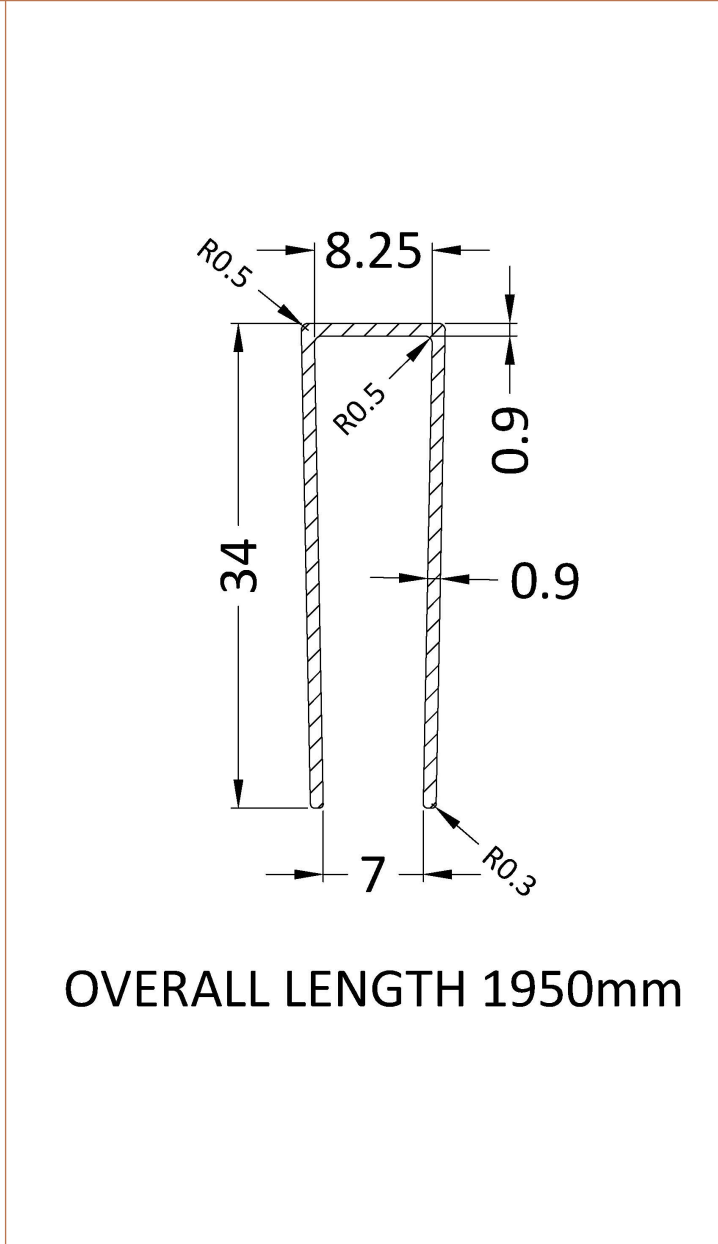

Outer Box Dimensions (If Applicable)

Height (mm):	
Width (mm):	
Depth (mm):	
Length (mm):	
Gross Weight (kg):	
Barcode:	5055275819012

Product Details

Country of Origin:	China
Fitting Instruction:	No
CE & UKCA:	Yes
Profile Material:	Aluminium
Profile Finish:	Polished Chrome
Adjustments (mm):	735mm - 753mm
Entry Width (mm):	N/A
Swing In Dim (mm):	N/A
Swing Out Dim (mm):	N/A
Radius (mm):	Not Applicable
Glass Thickness (mm):	8
Easy Fit:	No
Easy Clean:	No
Handle Style:	Not Applicable
Handle Material:	Not Applicable
Enclosure Design:	Frameless
Wheel Type:	Not Applicable
Support Bar Included:	Support Bar Included
Extras:	None

Sales Code: WRSF013

Description: 1850 Wetroom Wall Channel Brass

Product Dimensions

Height (mm):	1850
Width (mm):	
Depth (mm):	
Nett Weight (kg):	0.6

Packaging Dimensions

Height (mm):	60
Width (mm):	185
Length (mm):	1860
Gross Weight (kg):	0.6

Sales Code: WRSF015UF

Description: 1950mm Undrilled Flat Profile Brass

Product Dimensions	
Height (mm):	1950
Width (mm):	34
Depth (mm):	13
Nett Weight (kg):	1.01
Packaging Dimensions	
Height (mm):	45
Width (mm):	185
Length (mm):	1970
Gross Weight (kg):	1.42
Packaging Data	
Box Colour:	Brown Cardboard Box
Box Qty:	1
Label Size:	50 x 100
Label Colour:	White Label
Label Qty:	1
Outer Box Dimensions (If Applicable)	
Height (mm):	
Width (mm):	
Depth (mm):	
Length (mm):	
Gross Weight (kg):	
Barcode:	5056462618975
Product Details	
Country of Origin:	China
Fitting Instruction:	No
CE & UKCA:	N/A
Profile Material:	Aluminium
Profile Finish:	Brushed Brass
Adjustments (mm):	18 mm
Entry Width (mm):	N/A
Swing In Dim (mm):	N/A
Swing Out Dim (mm):	N/A
Radius (mm):	
Glass Thickness (mm):	
Easy Fit:	Not Applicable
Easy Clean:	Not Applicable
Handle Style:	Not Applicable
Handle Material:	Not Applicable
Enclosure Design:	Not Applicable
Wheel Type:	Not Applicable
Support Bar Included:	Support Bar Not Included
Extras:	None