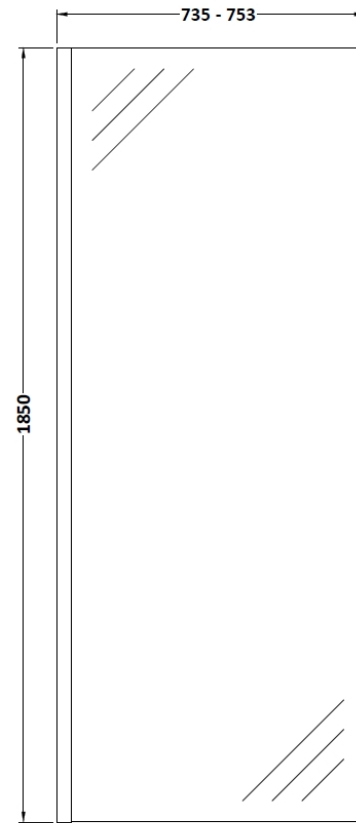

Sales Code: WRFBB1876

Description: Full Frame Wetroom Screen 1850X760x8mm

Packaging Details

Barcode: 5056462688619

Sales Code: WRSC076

Description: Wetroom Screen 760 X 1850 X 8mm

Product Dimensions

Height (mm):	1850
Width (mm):	760
Depth (mm):	14
Nett Weight (kg):	32.5

Packaging Dimensions

Height (mm):	65
Width (mm):	810
Length (mm):	1920
Gross Weight (kg):	32.5

Packaging Data

Box Colour:	Brown Cardboard Box - Printed
Box Qty:	1
Label Size:	100 x 50
Label Colour:	Not Applicable
Label Qty:	0

Outer Box Dimensions (If Applicable)

Height (mm):	
Width (mm):	
Depth (mm):	
Length (mm):	
Gross Weight (kg):	
Barcode:	5055275819012

Product Details

Country of Origin:	China
Fitting Instruction:	No
CE & UKCA:	Yes
Profile Material:	Aluminium
Profile Finish:	Polished Chrome
Adjustments (mm):	735mm - 753mm
Entry Width (mm):	N/A
Swing In Dim (mm):	N/A
Swing Out Dim (mm):	N/A
Radius (mm):	Not Applicable
Glass Thickness (mm):	8
Easy Fit:	No
Easy Clean:	No
Handle Style:	Not Applicable
Handle Material:	Not Applicable
Enclosure Design:	Frameless
Wheel Type:	Not Applicable
Support Bar Included:	Support Bar Included
Extras:	None

Sales Code: FIX025

Description: Wetroom Screen Support Arm Brass

Product Dimensions

Height (mm):	15
Width (mm):	150
Depth (mm):	1000
Nett Weight (kg):	0.67

Packaging Dimensions

Height (mm):	35
Width (mm):	160
Length (mm):	1020
Gross Weight (kg):	0.7