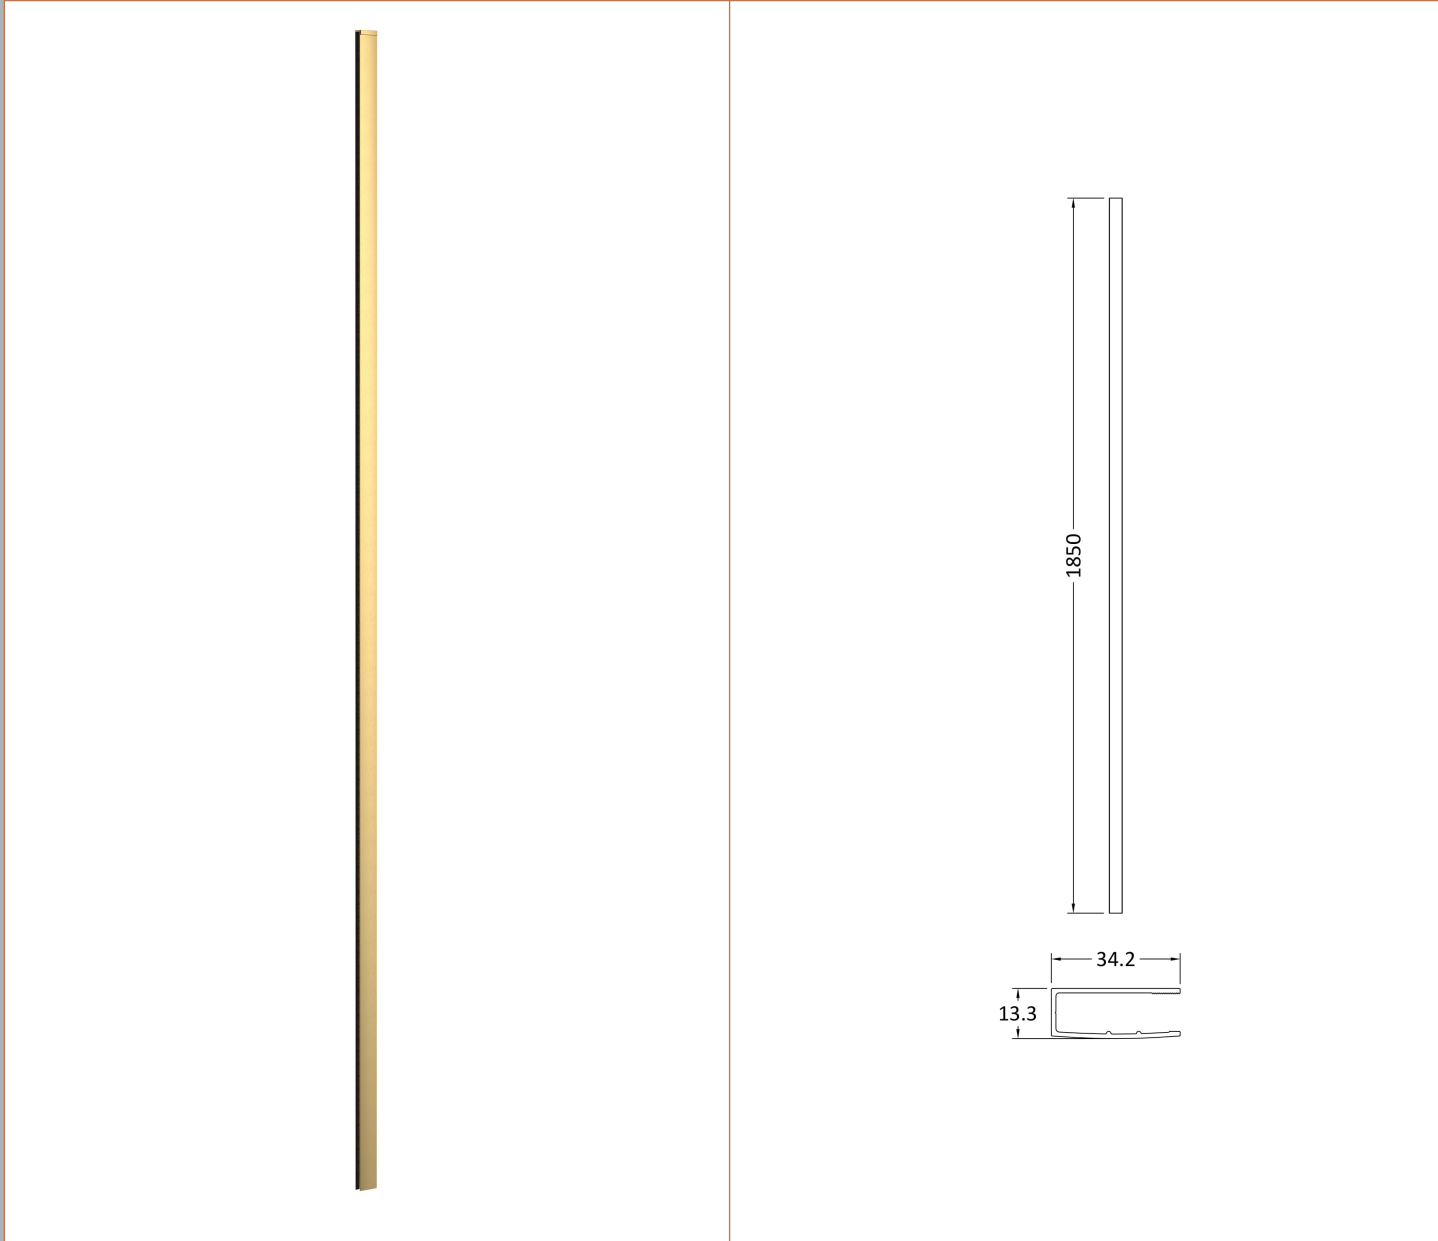

Outer Box Dimensions (If Applicable)

Height (mm):	
Width (mm):	
Depth (mm):	
Length (mm):	
Gross Weight (kg):	
Barcode:	5055275819012

Product Details

Country of Origin:	China
Fitting Instruction:	No
CE & UKCA:	Yes
Profile Material:	Aluminium
Profile Finish:	Polished Chrome
Adjustments (mm):	735mm - 753mm
Entry Width (mm):	N/A
Swing In Dim (mm):	N/A
Swing Out Dim (mm):	N/A
Radius (mm):	Not Applicable
Glass Thickness (mm):	8
Easy Fit:	No
Easy Clean:	No
Handle Style:	Not Applicable
Handle Material:	Not Applicable
Enclosure Design:	Frameless
Wheel Type:	Not Applicable
Support Bar Included:	Support Bar Included
Extras:	None

Sales Code: FIX025

Description: Wetroom Screen Support Arm Brass

Product Dimensions

Height (mm):	15
Width (mm):	150
Depth (mm):	1000
Nett Weight (kg):	0.67

Packaging Dimensions

Height (mm):	35
Width (mm):	160
Length (mm):	1020
Gross Weight (kg):	0.7

Product Details

Country of Origin:	China
Fitting Instruction:	No
CE & UKCA:	N/A
Profile Material:	Stainless Steel
Profile Finish:	Brushed Brass
Adjustments (mm):	N/A
Entry Width (mm):	N/A
Swing In Dim (mm):	N/A
Swing Out Dim (mm):	N/A
Radius (mm):	Not Applicable
Glass Thickness (mm):	
Easy Fit:	Not Applicable
Easy Clean:	Not Applicable
Handle Style:	Not Applicable
Handle Material:	Not Applicable
Enclosure Design:	Not Applicable
Wheel Type:	Not Applicable
Support Bar Included:	
Extras:	None

Sales Code: WRSF013

Description: 1850 Wetroom Wall Channel Brass

Product Dimensions

Height (mm):	1850
Width (mm):	
Depth (mm):	
Nett Weight (kg):	0.6

Packaging Dimensions

Height (mm):	60
Width (mm):	185
Length (mm):	1860
Gross Weight (kg):	0.6