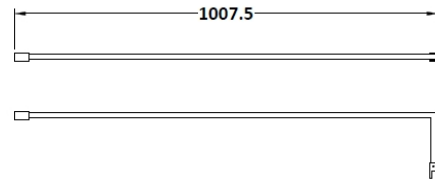

Sales Code: WRFBB1876

Description: Full Frame Wetroom Screen 1850X760x8mm

Packaging Details

Barcode: 5056462688619

Sales Code: WRSC076

Description: Wetroom Screen 760 X 1850 X 8mm

Product Dimensions

Height (mm):	1850
Width (mm):	760
Depth (mm):	14
Nett Weight (kg):	32.5

Outer Box Dimensions (If Applicable)

Height (mm):	
Width (mm):	
Depth (mm):	
Length (mm):	
Gross Weight (kg):	
Barcode:	5055275819012

Product Details

Country of Origin:	China
Fitting Instruction:	No
CE & UKCA:	Yes
Profile Material:	Aluminium
Profile Finish:	Polished Chrome
Adjustments (mm):	735mm - 753mm
Entry Width (mm):	N/A
Swing In Dim (mm):	N/A
Swing Out Dim (mm):	N/A
Radius (mm):	Not Applicable
Glass Thickness (mm):	8
Easy Fit:	No
Easy Clean:	No
Handle Style:	Not Applicable
Handle Material:	Not Applicable
Enclosure Design:	Frameless
Wheel Type:	Not Applicable
Support Bar Included:	Support Bar Included
Extras:	None

Sales Code: WRSF015UF

Description: 1950mm Undrilled Flat Profile Brass

Product Dimensions	
Height (mm):	1950
Width (mm):	34
Depth (mm):	13
Nett Weight (kg):	1.01
Packaging Dimensions	
Height (mm):	45
Width (mm):	185
Length (mm):	1970
Gross Weight (kg):	1.42
Packaging Data	
Box Colour:	Brown Cardboard Box
Box Qty:	1
Label Size:	50 x 100
Label Colour:	White Label
Label Qty:	1
Outer Box Dimensions (If Applicable)	
Height (mm):	
Width (mm):	
Depth (mm):	
Length (mm):	
Gross Weight (kg):	
Barcode:	5056462618975
Product Details	
Country of Origin:	China
Fitting Instruction:	No
CE & UKCA:	N/A
Profile Material:	Aluminium
Profile Finish:	Brushed Brass
Adjustments (mm):	18 mm
Entry Width (mm):	N/A
Swing In Dim (mm):	N/A
Swing Out Dim (mm):	N/A
Radius (mm):	
Glass Thickness (mm):	
Easy Fit:	Not Applicable
Easy Clean:	Not Applicable
Handle Style:	Not Applicable
Handle Material:	Not Applicable
Enclosure Design:	Not Applicable
Wheel Type:	Not Applicable
Support Bar Included:	Support Bar Not Included
Extras:	None