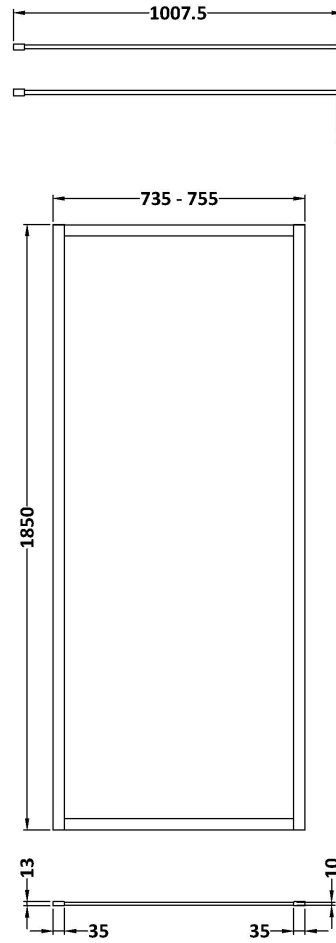

Sales Code: WRFBB1876

Description: Full Frame Wetroom Screen 1850X760x8mm

Packaging Details

Barcode: 5056462688619

Sales Code: WRSC076

Description: Wetroom Screen 760 X 1850 X 8mm

Product Dimensions

Height (mm):	1850
Width (mm):	760
Depth (mm):	14
Nett Weight (kg):	32.5

Packaging Dimensions

Height (mm):	65
Width (mm):	810
Length (mm):	1920
Gross Weight (kg):	32.5

Packaging Data

Box Colour:	Brown Cardboard Box - Printed
Box Qty:	1
Label Size:	100 x 50
Label Colour:	Not Applicable
Label Qty:	0

Outer Box Dimensions (If Applicable)

Height (mm):	
Width (mm):	
Depth (mm):	
Length (mm):	
Gross Weight (kg):	
Barcode:	5055275819012

Product Details

Country of Origin:	China
Fitting Instruction:	No
CE & UKCA:	Yes
Profile Material:	Aluminium
Profile Finish:	Polished Chrome
Adjustments (mm):	735mm - 753mm
Entry Width (mm):	N/A
Swing In Dim (mm):	N/A
Swing Out Dim (mm):	N/A
Radius (mm):	Not Applicable
Glass Thickness (mm):	8
Easy Fit:	No
Easy Clean:	No
Handle Style:	Not Applicable
Handle Material:	Not Applicable
Enclosure Design:	Frameless
Wheel Type:	Not Applicable
Support Bar Included:	Support Bar Included
Extras:	None

Sales Code: FIX025

Description: Wetroom Screen Support Arm Brass

Product Dimensions

Height (mm):	15
Width (mm):	150
Depth (mm):	1000
Nett Weight (kg):	0.67

Packaging Dimensions

Height (mm):	35
Width (mm):	160
Length (mm):	1020
Gross Weight (kg):	0.7