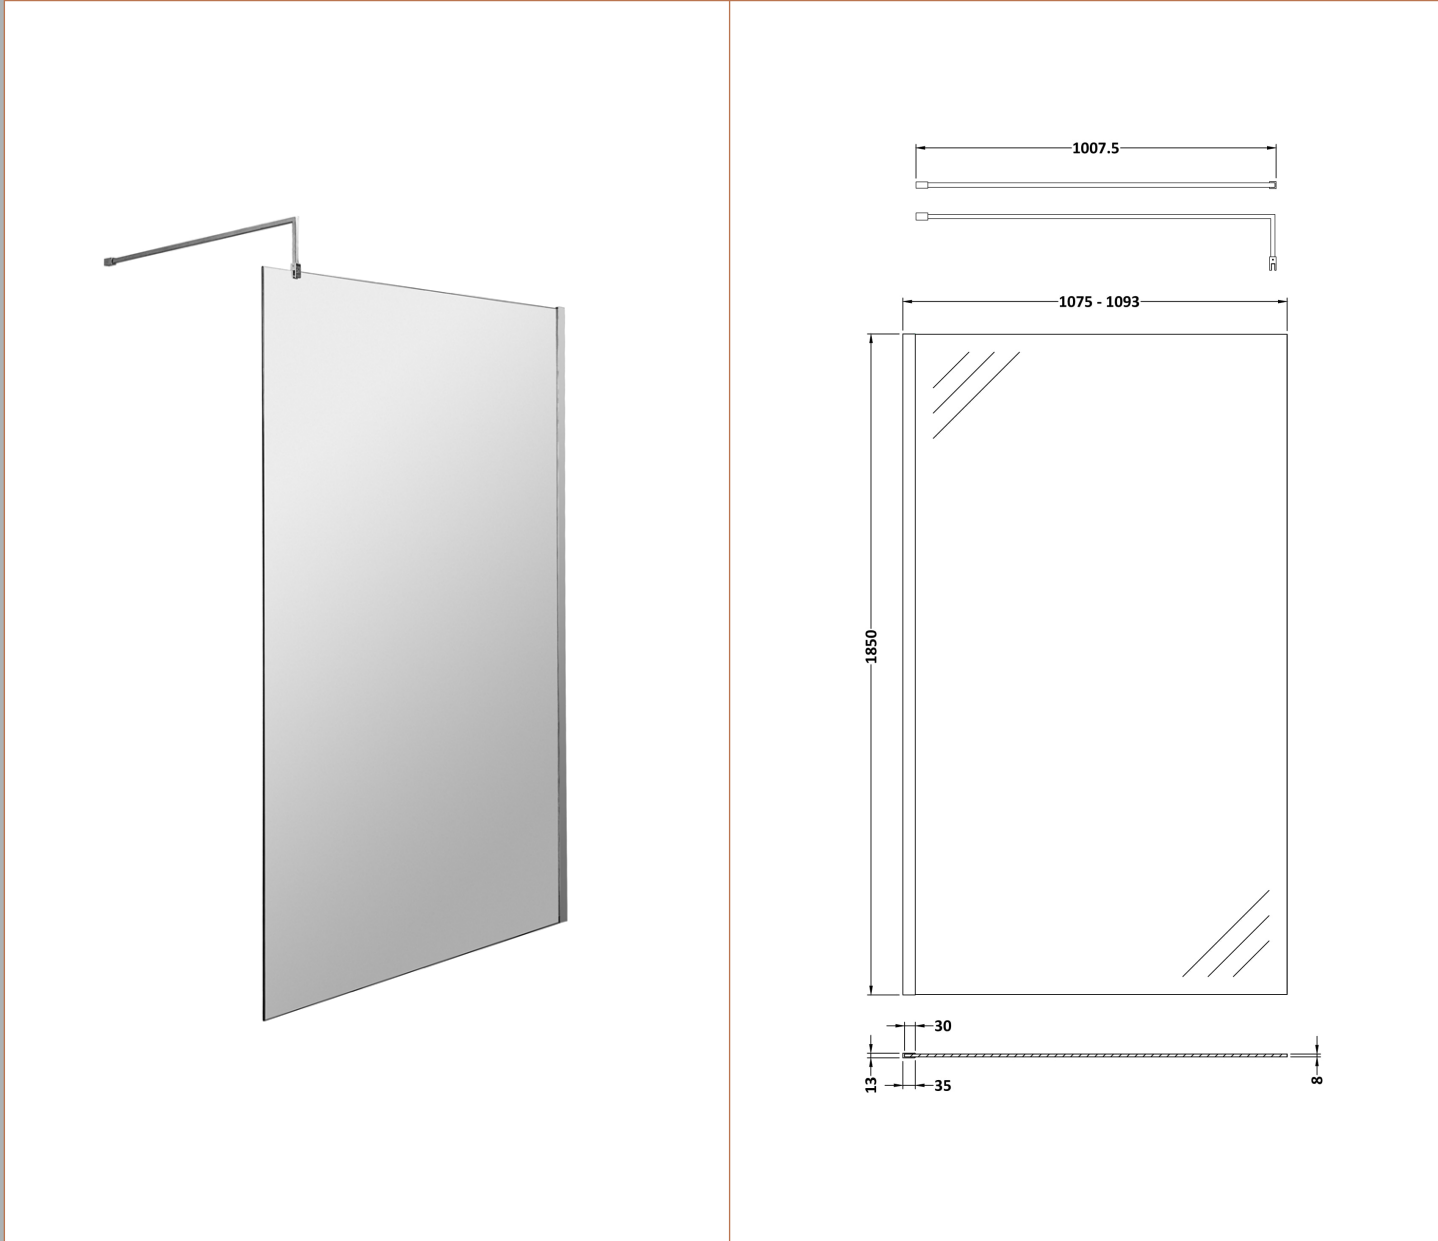

Sales Code: WRFBB1811

Description: Full Frame Wetroom Screen 1850X1100x8mm

Packaging Details

Barcode: 5056462688657

Sales Code: WRSC11

Description: Wetroom Screen 1100 X 1850 X 8mm

**Product Dimensions**

Height (mm):	1850
Width (mm):	1100
Depth (mm):	14
Nett Weight (kg):	46

**Packaging Dimensions**

Height (mm):	65
Width (mm):	1150
Length (mm):	1920
Gross Weight (kg):	46

**Packaging Data**

Box Colour:	Brown Cardboard Box - Printed
Box Qty:	1
Label Size:	100 x 50
Label Colour:	Not Applicable
Label Qty:	0

**Outer Box Dimensions (If Applicable)**

Height (mm):	
Width (mm):	
Depth (mm):	
Length (mm):	
Gross Weight (kg):	
Barcode:	5055275831748

**Product Details**

Country of Origin:	China
Fitting Instruction:	No
CE & UKCA:	Yes
Profile Material:	Aluminium
Profile Finish:	Polished Chrome
Adjustments (mm):	1075mm-1093mm
Entry Width (mm):	N/A
Swing In Dim (mm):	N/A
Swing Out Dim (mm):	N/A
Radius (mm):	Not Applicable
Glass Thickness (mm):	8
Easy Fit:	No
Easy Clean:	No
Handle Style:	Not Applicable
Handle Material:	Not Applicable
Enclosure Design:	Frameless
Wheel Type:	Not Applicable
Support Bar Included:	Support Bar Included
Extras:	None

### Product Dimensions

Height (mm):	15
Width (mm):	150
Depth (mm):	1000
Nett Weight (kg):	0.67