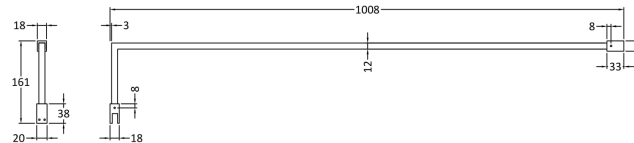

**Outer Box Dimensions (If Applicable)**

Height (mm):	
Width (mm):	
Depth (mm):	
Length (mm):	
Gross Weight (kg):	
Barcode:	5055275831748

**Product Details**

Country of Origin:	China
Fitting Instruction:	No
CE & UKCA:	Yes
Profile Material:	Aluminium
Profile Finish:	Polished Chrome
Adjustments (mm):	1075mm-1093mm
Entry Width (mm):	N/A
Swing In Dim (mm):	N/A
Swing Out Dim (mm):	N/A
Radius (mm):	Not Applicable
Glass Thickness (mm):	8
Easy Fit:	No
Easy Clean:	No
Handle Style:	Not Applicable
Handle Material:	Not Applicable
Enclosure Design:	Frameless
Wheel Type:	Not Applicable
Support Bar Included:	Support Bar Included
Extras:	None

### Product Dimensions

Height (mm):	15
Width (mm):	150
Depth (mm):	1000
Nett Weight (kg):	0.67

Sales Code: WRSF015UF

Description: 1950mm Undrilled Flat Profile Brass

OVERALL LENGTH 1950mm

**Product Dimensions**

Height (mm):	1950
Width (mm):	34
Depth (mm):	13
Nett Weight (kg):	1.01

**Packaging Dimensions**

Height (mm):	
Width (mm):	
Depth (mm):	
Length (mm):	
Gross Weight (kg):	
Barcode:	5056462618975

**Product Details**

Country of Origin:	China
Fitting Instruction:	No
CE & UKCA:	N/A
Profile Material:	Aluminium
Profile Finish:	Brushed Brass
Adjustments (mm):	18 mm
Entry Width (mm):	N/A
Swing In Dim (mm):	N/A
Swing Out Dim (mm):	N/A
Radius (mm):	
Glass Thickness (mm):	
Easy Fit:	Not Applicable
Easy Clean:	Not Applicable
Handle Style:	Not Applicable
Handle Material:	Not Applicable
Enclosure Design:	Not Applicable
Wheel Type:	Not Applicable
Support Bar Included:	Support Bar Not Included
Extras:	None