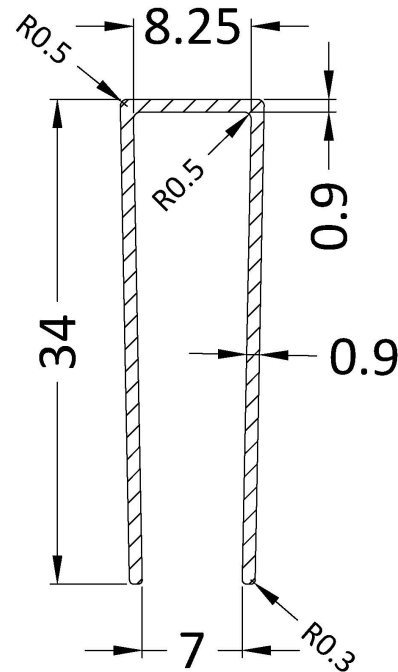

### Outer Box Dimensions (If Applicable)

Height (mm):	
Width (mm):	
Depth (mm):	
Length (mm):	
Gross Weight (kg):	
Barcode:	5056462611884

Sales Code: WRSF013

Description: 1850 Wetroom Wall Channel Brass

**Product Dimensions**

Height (mm):	1850
Width (mm):	
Depth (mm):	
Nett Weight (kg):	0.6

**Packaging Dimensions**

Height (mm):	60
Width (mm):	185
Length (mm):	1860
Gross Weight (kg):	0.6

**Product Details**

Country of Origin:	China
Fitting Instruction:	No
CE & UKCA:	N/A
Profile Material:	Aluminium
Profile Finish:	Brushed Brass
Adjustments (mm):	18mm
Entry Width (mm):	N/A
Swing In Dim (mm):	N/A
Swing Out Dim (mm):	N/A
Radius (mm):	Not Applicable
Glass Thickness (mm):	
Easy Fit:	Not Applicable
Easy Clean:	Not Applicable
Handle Style:	Not Applicable
Handle Material:	Not Applicable
Enclosure Design:	Not Applicable
Wheel Type:	Not Applicable
Support Bar Included:	Support Bar Not Included
Extras:	None

Sales Code: WRSF015UF

Description: 1950mm Undrilled Flat Profile Brass

OVERALL LENGTH 1950mm

**Product Dimensions**

Height (mm):	1950
Width (mm):	34
Depth (mm):	13
Nett Weight (kg):	1.01

**Packaging Dimensions**