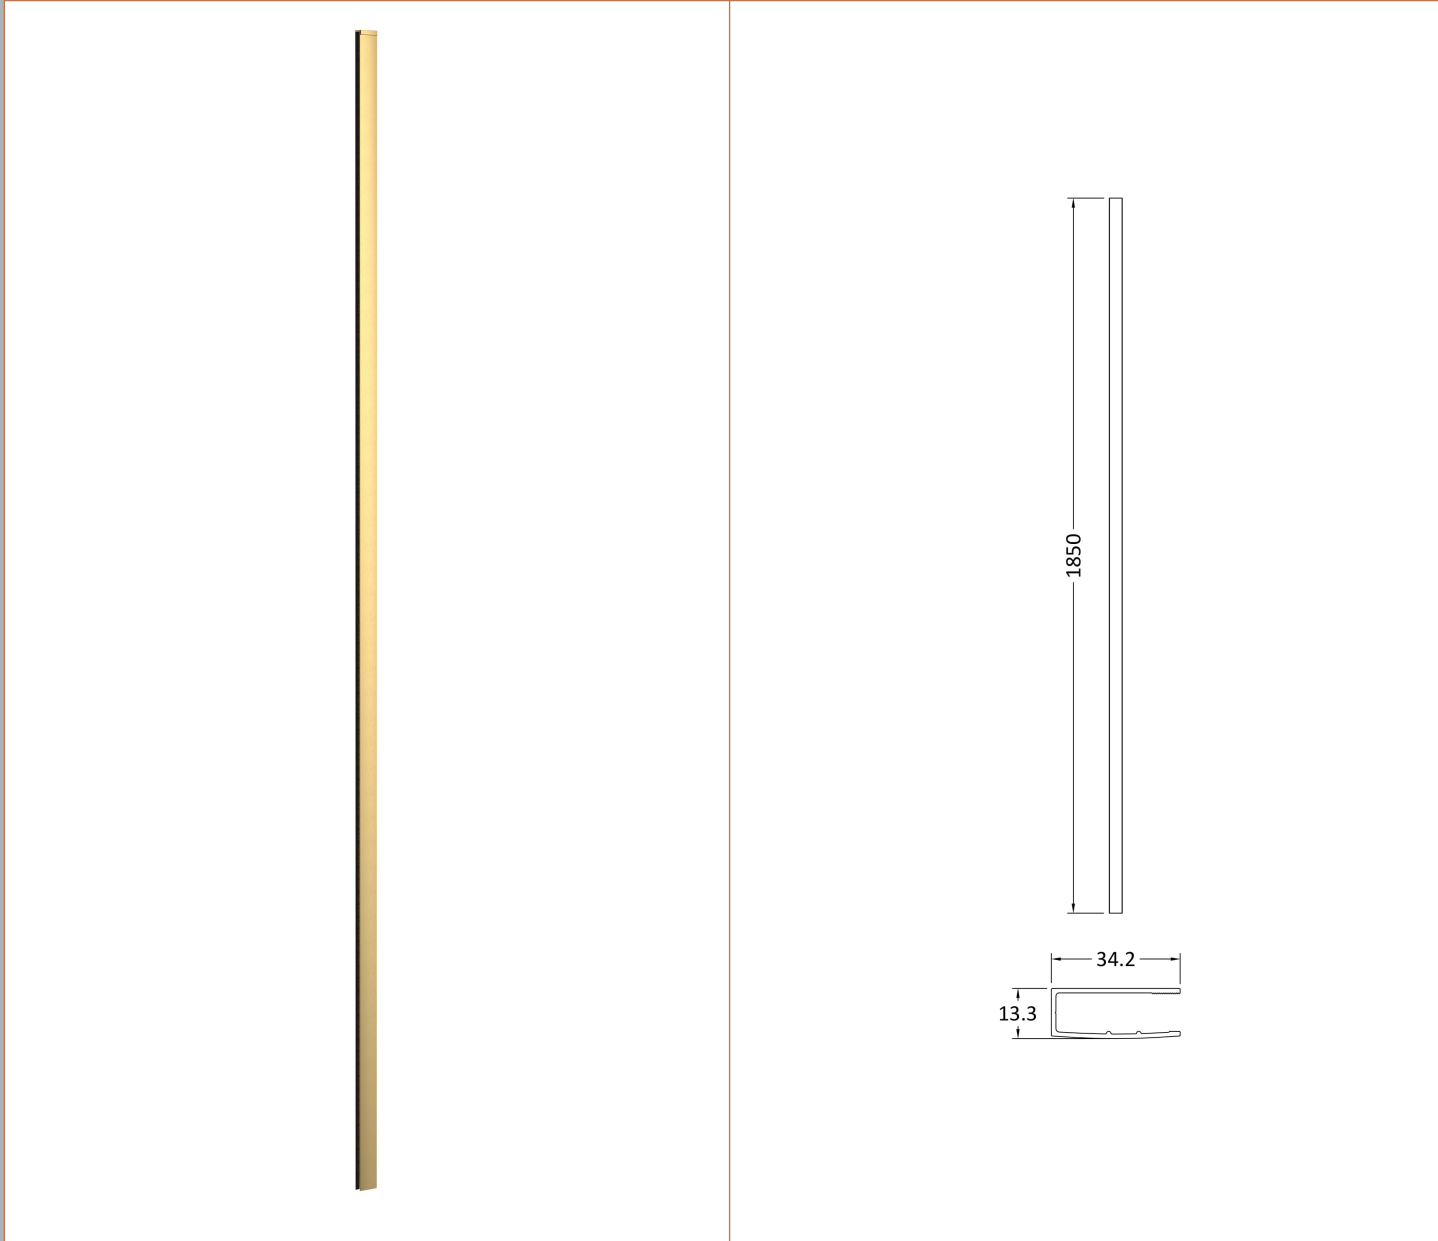

Sales Code: WRSF013

Description: 1850 Wetroom Wall Channel Brass

Product Dimensions

Height (mm):	1850
Width (mm):	
Depth (mm):	
Nett Weight (kg):	0.6

Packaging Dimensions

Height (mm):	60
Width (mm):	185
Length (mm):	1860
Gross Weight (kg):	0.6

Packaging Data

Box Colour:	Brown Cardboard Box - Printed
Box Qty:	1
Label Size:	100 x 50
Label Colour:	White Label
Label Qty:	1

Outer Box Dimensions (If Applicable)

Height (mm):	
Width (mm):	
Depth (mm):	
Length (mm):	
Gross Weight (kg):	
Barcode:	5056462611846

Product Details

Country of Origin:	China
Fitting Instruction:	No
CE & UKCA:	N/A
Profile Material:	Aluminium
Profile Finish:	Brushed Brass
Adjustments (mm):	18mm
Entry Width (mm):	N/A
Swing In Dim (mm):	N/A
Swing Out Dim (mm):	N/A
Radius (mm):	Not Applicable
Glass Thickness (mm):	
Easy Fit:	Not Applicable
Easy Clean:	Not Applicable
Handle Style:	Not Applicable
Handle Material:	Not Applicable
Enclosure Design:	Not Applicable
Wheel Type:	Not Applicable
Support Bar Included:	Support Bar Not Included
Extras:	None