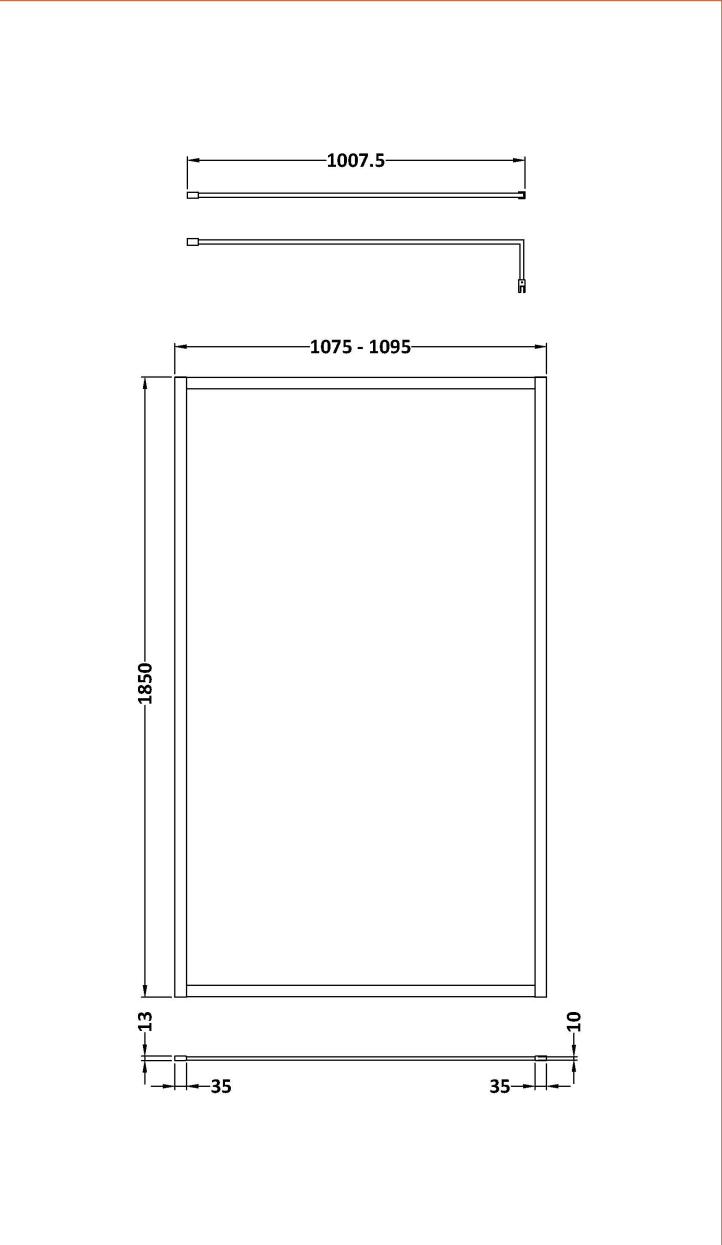

Sales Code: WRFBB1811

Description: Full Frame Wetroom Screen 1850X1100x8mm

Packaging Details

Barcode: 5056462688657

Sales Code: WRSC11

Description: Wetroom Screen 1100 X 1850 X 8mm

**Product Dimensions**

Height (mm):	1850
Width (mm):	1100
Depth (mm):	14
Nett Weight (kg):	46

**Packaging Dimensions**

Height (mm):	65
Width (mm):	1150
Length (mm):	1920
Gross Weight (kg):	46

**Packaging Data**

Box Colour:	Brown Cardboard Box - Printed
Box Qty:	1
Label Size:	100 x 50
Label Colour:	Not Applicable
Label Qty:	0

**Outer Box Dimensions (If Applicable)**

Height (mm):	
Width (mm):	
Depth (mm):	
Length (mm):	
Gross Weight (kg):	
Barcode:	5055275831748

**Product Details**

Country of Origin:	China
Fitting Instruction:	No
CE & UKCA:	Yes
Profile Material:	Aluminium
Profile Finish:	Polished Chrome
Adjustments (mm):	1075mm-1093mm
Entry Width (mm):	N/A
Swing In Dim (mm):	N/A
Swing Out Dim (mm):	N/A
Radius (mm):	Not Applicable
Glass Thickness (mm):	8
Easy Fit:	No
Easy Clean:	No
Handle Style:	Not Applicable
Handle Material:	Not Applicable
Enclosure Design:	Frameless
Wheel Type:	Not Applicable
Support Bar Included:	Support Bar Included
Extras:	None

### Product Dimensions

Height (mm):	15
Width (mm):	150
Depth (mm):	1000
Nett Weight (kg):	0.67