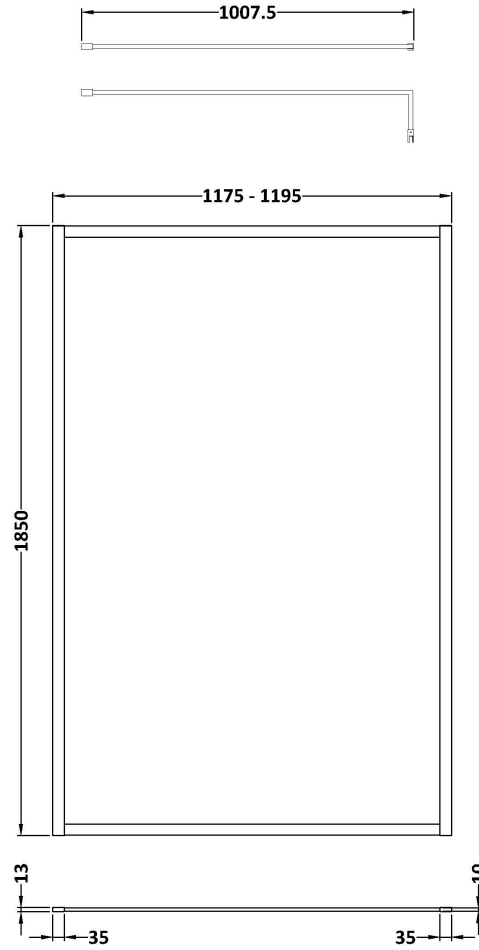

Sales Code: WRFBB1812

Description: Full Frame Wetroom Screen 1850X1200x8mm

Packaging Details

Barcode: 5056462688664