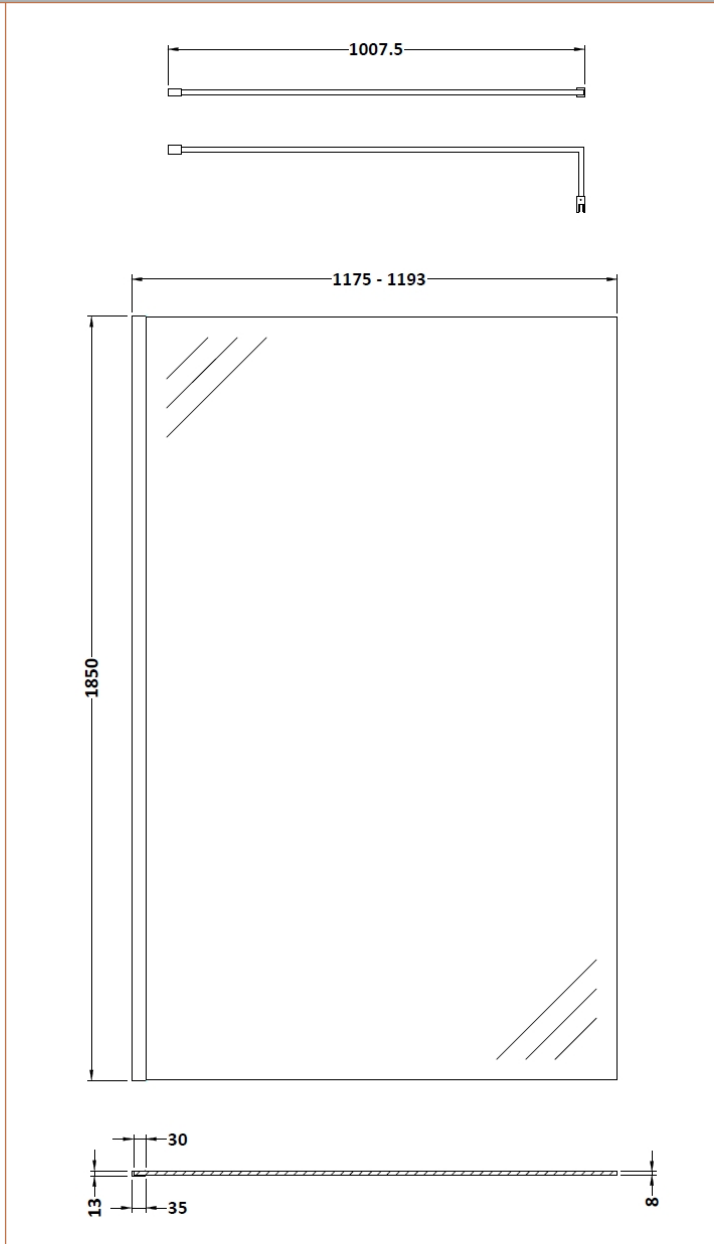

### Product Dimensions

Height (mm):	1850
Width (mm):	1200
Depth (mm):	14
Nett Weight (kg):	50.5

### Packaging Dimensions

Height (mm):	65
Width (mm):	1250
Length (mm):	1920
Gross Weight (kg):	50.5

### Product Dimensions

Height (mm):	15
Width (mm):	150
Depth (mm):	1000
Nett Weight (kg):	0.67

### Packaging Dimensions

Height (mm):	35
Width (mm):	160
Length (mm):	1020
Gross Weight (kg):	0.7