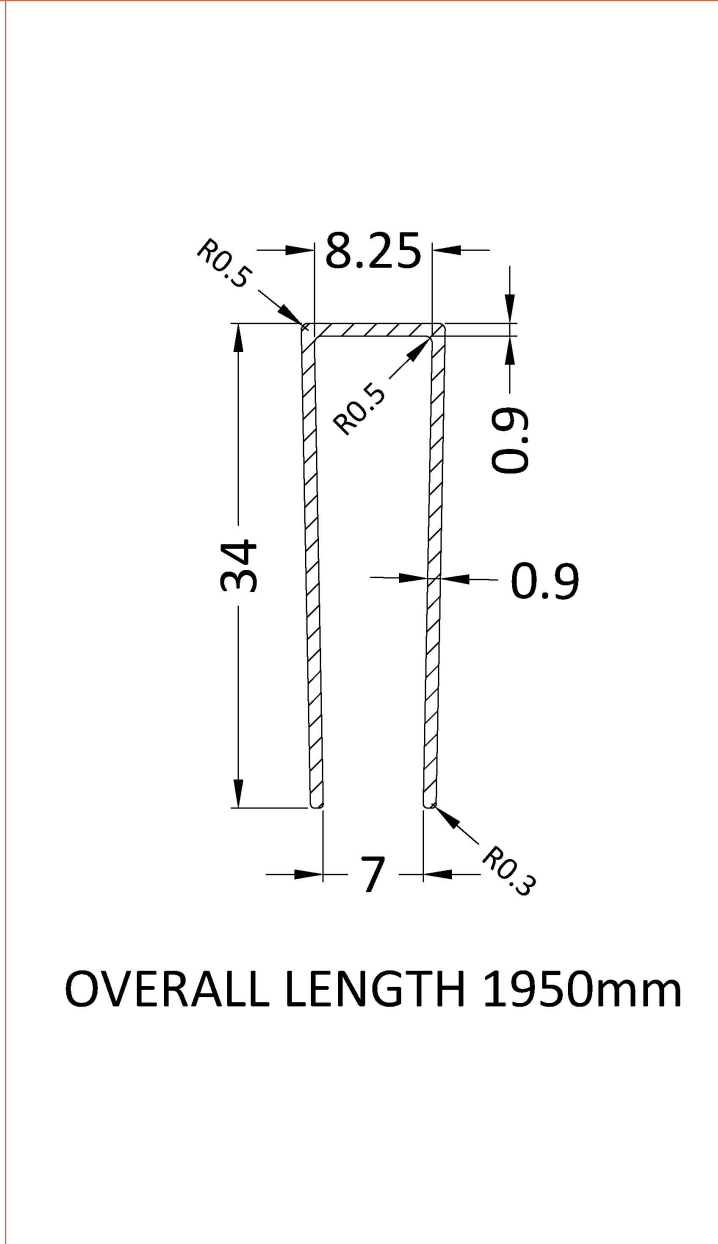

### Outer Box Dimensions (If Applicable)

Height (mm):	
Width (mm):	
Depth (mm):	
Length (mm):	
Gross Weight (kg):	
Barcode:	5056462611884

Sales Code: WRSF013

Description: 1850 Wetroom Wall Channel Brass

**Product Dimensions**

Height (mm):	1850
Width (mm):	
Depth (mm):	
Nett Weight (kg):	0.6

**Packaging Dimensions**

Height (mm):	60
Width (mm):	185
Length (mm):	1860
Gross Weight (kg):	0.6

**Product Details**

Country of Origin:	China
Fitting Instruction:	No
CE & UKCA:	N/A
Profile Material:	Aluminium
Profile Finish:	Brushed Brass
Adjustments (mm):	18mm
Entry Width (mm):	N/A
Swing In Dim (mm):	N/A
Swing Out Dim (mm):	N/A
Radius (mm):	Not Applicable
Glass Thickness (mm):	
Easy Fit:	Not Applicable
Easy Clean:	Not Applicable
Handle Style:	Not Applicable
Handle Material:	Not Applicable
Enclosure Design:	Not Applicable
Wheel Type:	Not Applicable
Support Bar Included:	Support Bar Not Included
Extras:	None

Sales Code: WRSF015UF

Description: 1950mm Undrilled Flat Profile Brass

Product Dimensions	
Height (mm):	1950
Width (mm):	34
Depth (mm):	13
Nett Weight (kg):	1.01
Packaging Dimensions	
Height (mm):	45
Width (mm):	185
Length (mm):	1970
Gross Weight (kg):	1.42
Packaging Data	
Box Colour:	Brown Cardboard Box
Box Qty:	1
Label Size:	50 x 100
Label Colour:	White Label
Label Qty:	1
Outer Box Dimensions (If Applicable)	
Height (mm):	
Width (mm):	
Depth (mm):	
Length (mm):	
Gross Weight (kg):	
Barcode:	5056462618975
Product Details	
Country of Origin:	China
Fitting Instruction:	No
CE & UKCA:	N/A
Profile Material:	Aluminium
Profile Finish:	Brushed Brass
Adjustments (mm):	18 mm
Entry Width (mm):	N/A
Swing In Dim (mm):	N/A
Swing Out Dim (mm):	N/A
Radius (mm):	
Glass Thickness (mm):	
Easy Fit:	Not Applicable
Easy Clean:	Not Applicable
Handle Style:	Not Applicable
Handle Material:	Not Applicable
Enclosure Design:	Not Applicable
Wheel Type:	Not Applicable
Support Bar Included:	Support Bar Not Included
Extras:	None