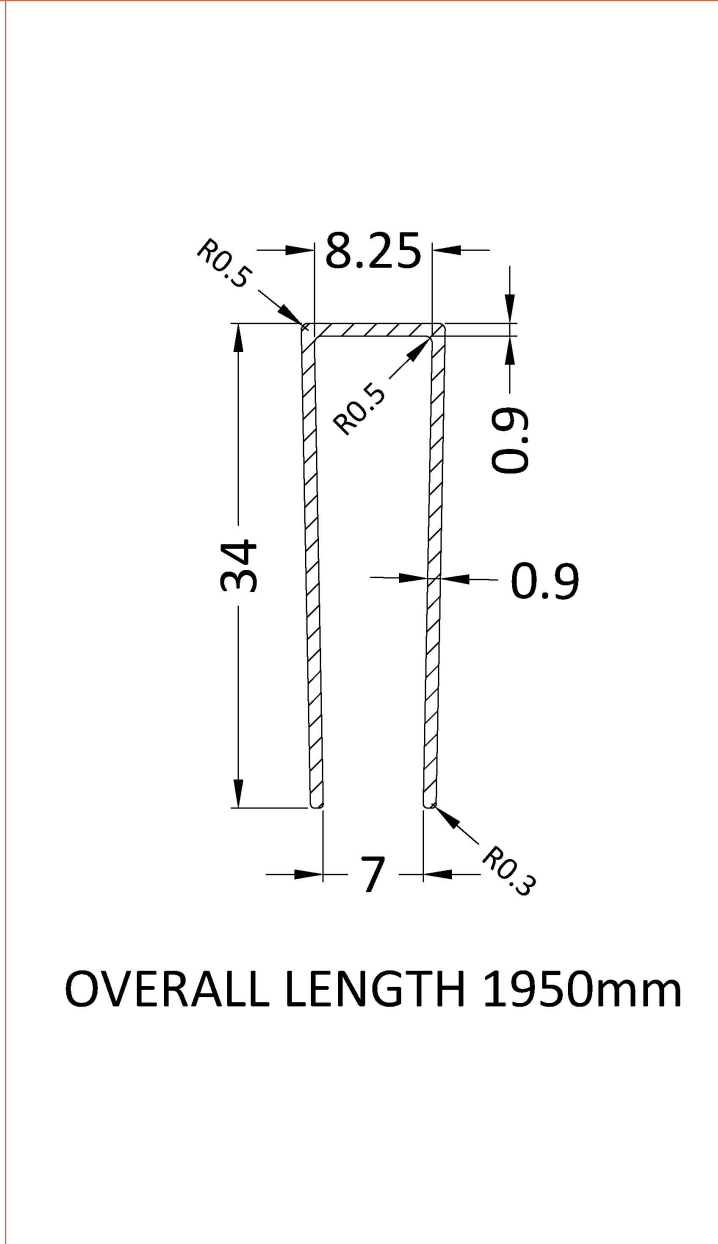

### Outer Box Dimensions (If Applicable)

Height (mm):	
Width (mm):	
Depth (mm):	
Length (mm):	
Gross Weight (kg):	
Barcode:	5055275819067

Sales Code: WRSF013

Description: 1850 Wetroom Wall Channel Brass

**Product Dimensions**

Height (mm):	1850
Width (mm):	
Depth (mm):	
Nett Weight (kg):	0.6

**Packaging Dimensions**

Height (mm):	60
Width (mm):	185
Length (mm):	1860
Gross Weight (kg):	0.6

**Product Details**

Country of Origin:	China
Fitting Instruction:	No
CE & UKCA:	N/A
Profile Material:	Aluminium
Profile Finish:	Brushed Brass
Adjustments (mm):	18mm
Entry Width (mm):	N/A
Swing In Dim (mm):	N/A
Swing Out Dim (mm):	N/A
Radius (mm):	Not Applicable
Glass Thickness (mm):	
Easy Fit:	Not Applicable
Easy Clean:	Not Applicable
Handle Style:	Not Applicable
Handle Material:	Not Applicable
Enclosure Design:	Not Applicable
Wheel Type:	Not Applicable
Support Bar Included:	Support Bar Not Included
Extras:	None

Sales Code: WRSF015UF

Description: 1950mm Undrilled Flat Profile Brass

Product Dimensions	
Height (mm):	1950
Width (mm):	34
Depth (mm):	13
Nett Weight (kg):	1.01
Packaging Dimensions	
Height (mm):	45
Width (mm):	185
Length (mm):	1970
Gross Weight (kg):	1.42
Packaging Data	
Box Colour:	Brown Cardboard Box
Box Qty:	1
Label Size:	50 x 100
Label Colour:	White Label
Label Qty:	1
Outer Box Dimensions (If Applicable)	
Height (mm):	
Width (mm):	
Depth (mm):	
Length (mm):	
Gross Weight (kg):	
Barcode:	5056462618975
Product Details	
Country of Origin:	China
Fitting Instruction:	No
CE & UKCA:	N/A
Profile Material:	Aluminium
Profile Finish:	Brushed Brass
Adjustments (mm):	18 mm
Entry Width (mm):	N/A
Swing In Dim (mm):	N/A
Swing Out Dim (mm):	N/A
Radius (mm):	
Glass Thickness (mm):	
Easy Fit:	Not Applicable
Easy Clean:	Not Applicable
Handle Style:	Not Applicable
Handle Material:	Not Applicable
Enclosure Design:	Not Applicable
Wheel Type:	Not Applicable
Support Bar Included:	Support Bar Not Included
Extras:	None