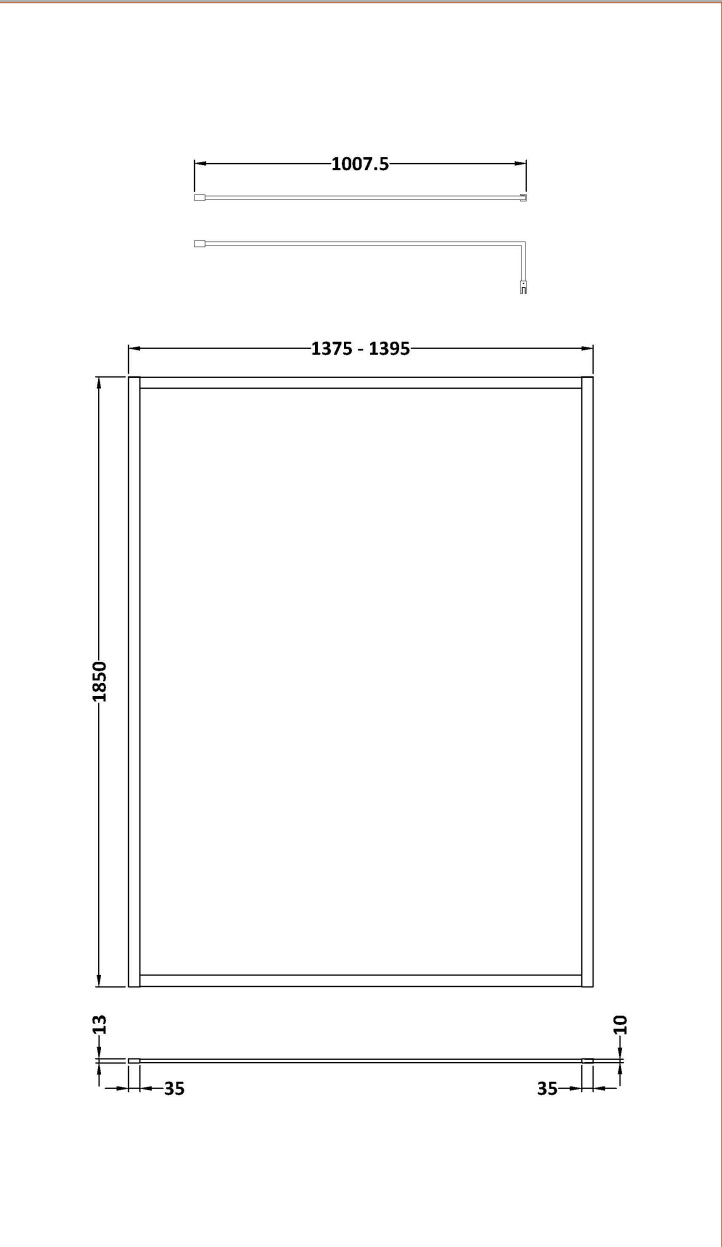

Sales Code: WRFBB1814

Description: Full Frame Wetroom Screen 1850X1400x8mm

Packaging Details

Barcode: 5056462688671

Sales Code: WRSC14

Description: Wetroom Screen 1400 X 1850 X 8mm

### Product Dimensions

Height (mm):	1850
Width (mm):	1400
Depth (mm):	14
Nett Weight (kg):	59.5

### Packaging Dimensions

Height (mm):	65
Width (mm):	1450
Length (mm):	1920
Gross Weight (kg):	59.5

### Outer Box Dimensions (If Applicable)

Height (mm):	
Width (mm):	
Depth (mm):	
Length (mm):	
Gross Weight (kg):	
Barcode:	5055275819067