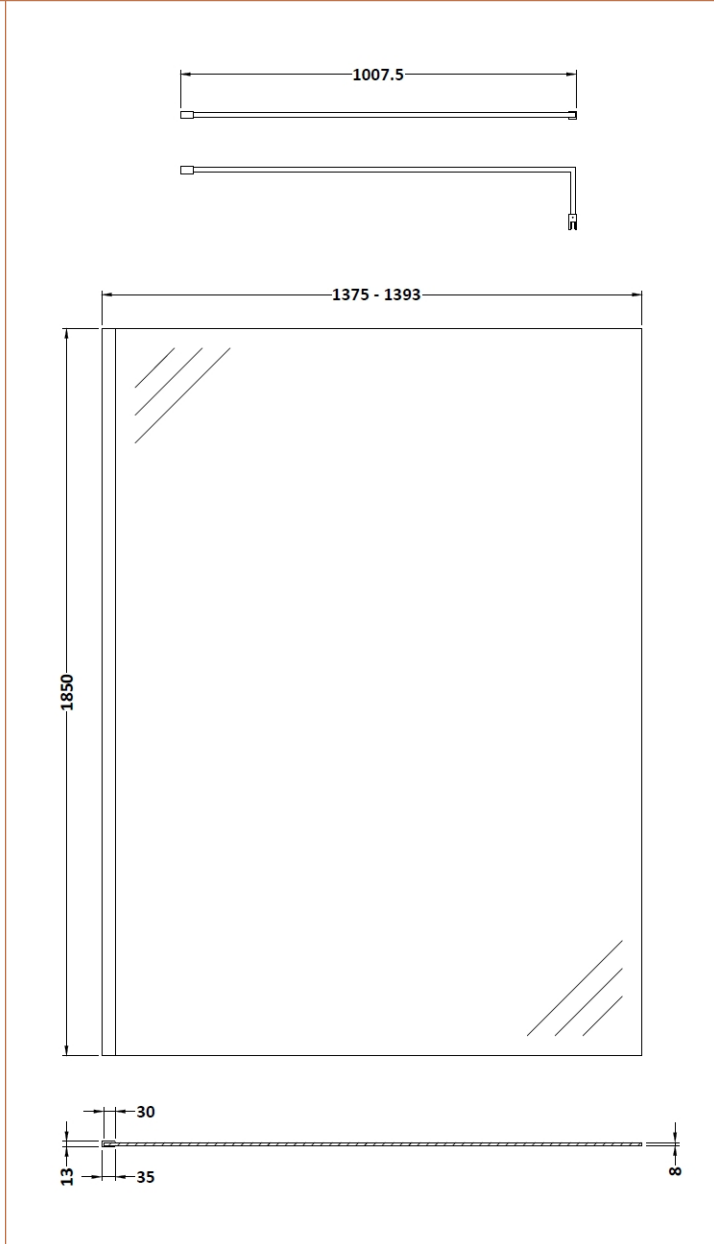

Sales Code: WRFBB1814

Description: Full Frame Wetroom Screen 1850X1400x8mm

Packaging Details

Barcode: 5056462688671

Sales Code: WRSC14

Description: Wetroom Screen 1400 X 1850 X 8mm

### Product Dimensions

Height (mm):	1850
Width (mm):	1400
Depth (mm):	14
Nett Weight (kg):	59.5

### Packaging Dimensions

Height (mm):	65
Width (mm):	1450
Length (mm):	1920
Gross Weight (kg):	59.5

### Outer Box Dimensions (If Applicable)

Height (mm):	
Width (mm):	
Depth (mm):	
Length (mm):	
Gross Weight (kg):	
Barcode:	5055275819067