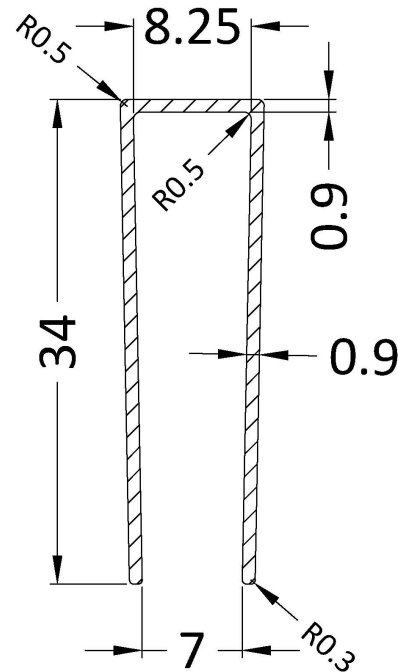

### Outer Box Dimensions (If Applicable)

Height (mm):	
Width (mm):	
Depth (mm):	
Length (mm):	
Gross Weight (kg):	
Barcode:	5056211847342

**Packaging Data**

Box Colour:	Brown Cardboard Box - Printed
Box Qty:	1
Label Size:	100 x 50
Label Colour:	White Label
Label Qty:	1

**Outer Box Dimensions (If Applicable)**

Height (mm):	
Width (mm):	
Depth (mm):	
Length (mm):	
Gross Weight (kg):	
Barcode:	5056211897224

**Product Details**

Country of Origin:	China
Fitting Instruction:	No
CE & UKCA:	N/A
Profile Material:	Aluminium
Profile Finish:	Matt Black
Adjustments (mm):	18mm
Entry Width (mm):	N/A
Swing In Dim (mm):	N/A
Swing Out Dim (mm):	N/A
Radius (mm):	Not Applicable
Glass Thickness (mm):	
Easy Fit:	Not Applicable
Easy Clean:	Not Applicable
Handle Style:	Not Applicable
Handle Material:	Not Applicable
Enclosure Design:	Not Applicable
Wheel Type:	Not Applicable
Support Bar Included:	Support Bar Not Included
Extras:	None

Sales Code: WRSF004UF

Description: 1950mm Undrilled Flat Profile Black

OVERALL LENGTH 1950mm

**Product Dimensions**

Height (mm):	1950
Width (mm):	34
Depth (mm):	13
Nett Weight (kg):	1.01

**Packaging Dimensions**