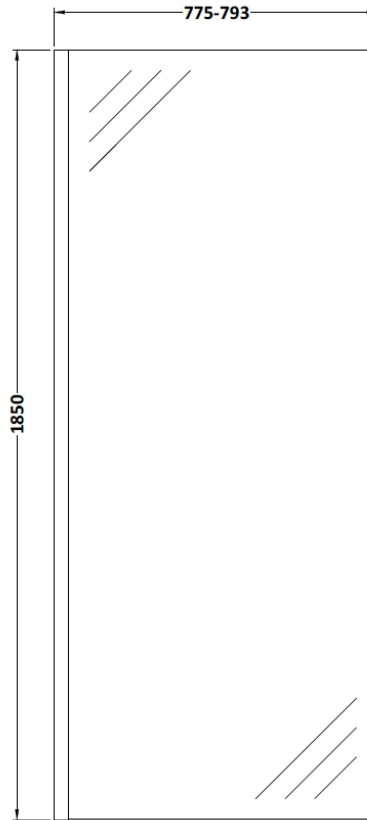

### Packaging Details

Barcode: 5056462688473

Sales Code: WRSC080

Description: Wetroom Screen 800 X 1850 X 8mm

**Product Dimensions**

Height (mm):	1850
Width (mm):	800
Depth (mm):	14
Nett Weight (kg):	34

**Packaging Dimensions**

Height (mm):	65
Width (mm):	850
Length (mm):	1920
Gross Weight (kg):	34

**Packaging Data**

Box Colour:	Brown Cardboard Box - Printed
Box Qty:	1
Label Size:	100 x 50
Label Colour:	Not Applicable
Label Qty:	0

**Outer Box Dimensions (If Applicable)**

Height (mm):	
Width (mm):	
Depth (mm):	
Length (mm):	
Gross Weight (kg):	
Barcode:	5055275819029

**Product Details**

Country of Origin:	China
Fitting Instruction:	No
CE & UKCA:	Yes
Profile Material:	Aluminium
Profile Finish:	Polished Chrome
Adjustments (mm):	775mm - 793mm
Entry Width (mm):	N/A
Swing In Dim (mm):	N/A
Swing Out Dim (mm):	N/A
Radius (mm):	Not Applicable
Glass Thickness (mm):	8
Easy Fit:	No
Easy Clean:	No
Handle Style:	Not Applicable
Handle Material:	Not Applicable
Enclosure Design:	Frameless
Wheel Type:	Not Applicable
Support Bar Included:	Support Bar Included
Extras:	None

### Product Dimensions

Height (mm):	15
Width (mm):	150
Depth (mm):	1000
Nett Weight (kg):	0.67