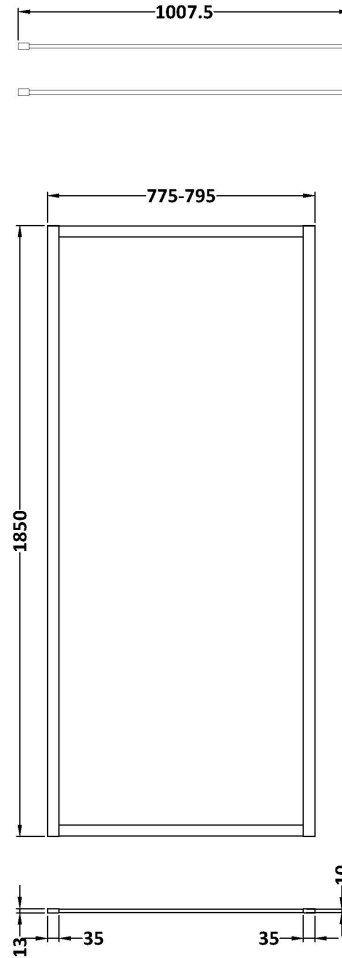

### Packaging Details

Barcode: 5056462688473

Sales Code: WRSC080

Description: Wetroom Screen 800 X 1850 X 8mm

**Product Dimensions**

Height (mm):	1850
Width (mm):	800
Depth (mm):	14
Nett Weight (kg):	34

**Packaging Dimensions**

Height (mm):	65
Width (mm):	850
Length (mm):	1920
Gross Weight (kg):	34

**Packaging Data**

Box Colour:	Brown Cardboard Box - Printed
Box Qty:	1
Label Size:	100 x 50
Label Colour:	Not Applicable
Label Qty:	0

### Product Dimensions

Height (mm):	15
Width (mm):	150
Depth (mm):	1000
Nett Weight (kg):	0.67

### Packaging Dimensions

Height (mm):	35
Width (mm):	160
Length (mm):	1020
Gross Weight (kg):	0.7