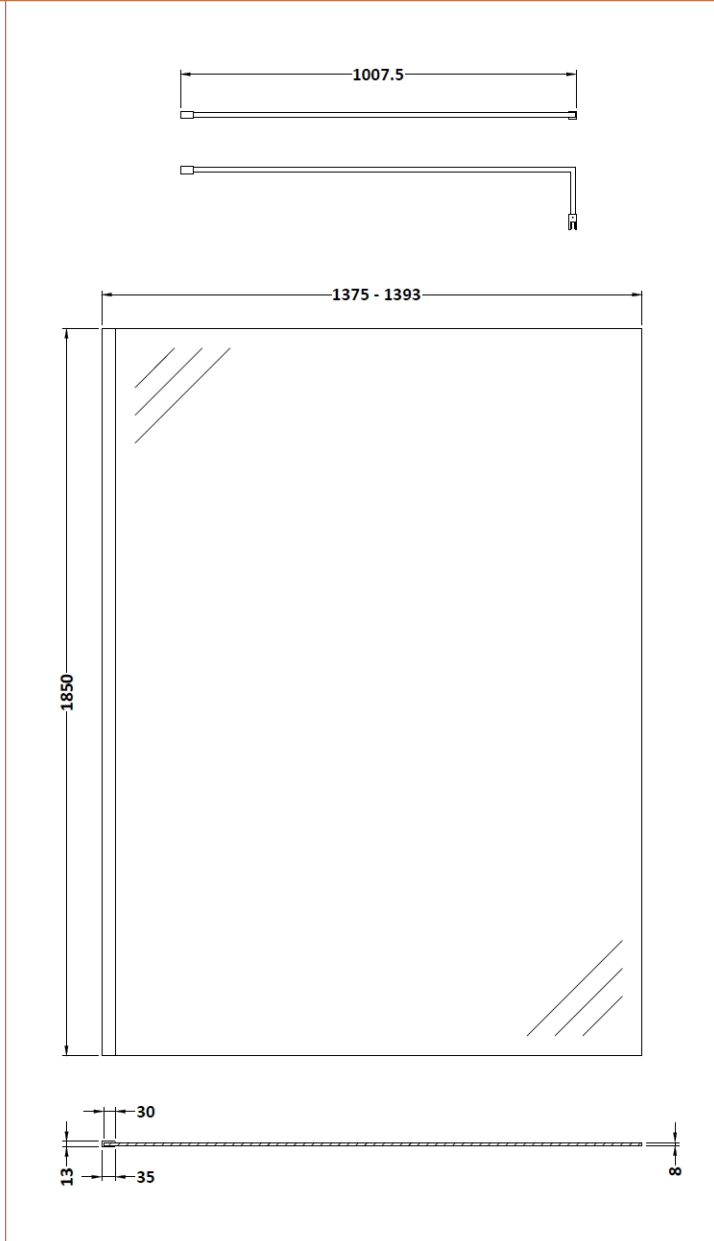

### Product Dimensions

Height (mm):	1850
Width (mm):	1400
Depth (mm):	14
Nett Weight (kg):	59.5

### Packaging Dimensions

Height (mm):	65
Width (mm):	1450
Length (mm):	1920
Gross Weight (kg):	59.5

### Product Dimensions

Height (mm):	15
Width (mm):	150
Depth (mm):	1000
Nett Weight (kg):	0.67

### Packaging Dimensions

Height (mm):	35
Width (mm):	160
Length (mm):	1020
Gross Weight (kg):	0.7