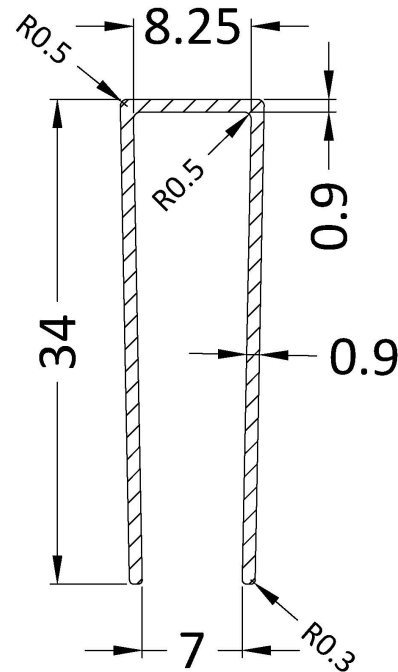

### Outer Box Dimensions (If Applicable)

Height (mm):	
Width (mm):	
Depth (mm):	
Length (mm):	
Gross Weight (kg):	
Barcode:	5056211847342

Sales Code: WRSF009

Description: 1850 Wetroom Wall Channel Black

**Product Dimensions**

Height (mm):	1850
Width (mm):	
Depth (mm):	
Nett Weight (kg):	0.6

**Packaging Dimensions**

Height (mm):	60
Width (mm):	185
Length (mm):	1860
Gross Weight (kg):	0.6

**Product Details**

Country of Origin:	China
Fitting Instruction:	No
CE & UKCA:	N/A
Profile Material:	Aluminium
Profile Finish:	Matt Black
Adjustments (mm):	18mm
Entry Width (mm):	N/A
Swing In Dim (mm):	N/A
Swing Out Dim (mm):	N/A
Radius (mm):	Not Applicable
Glass Thickness (mm):	
Easy Fit:	Not Applicable
Easy Clean:	Not Applicable
Handle Style:	Not Applicable
Handle Material:	Not Applicable
Enclosure Design:	Not Applicable
Wheel Type:	Not Applicable
Support Bar Included:	Support Bar Not Included
Extras:	None

Sales Code: WRSF004UF

Description: 1950mm Undrilled Flat Profile Black

OVERALL LENGTH 1950mm

**Product Dimensions**

Height (mm):	1950
Width (mm):	34
Depth (mm):	13
Nett Weight (kg):	1.01

**Packaging Dimensions**