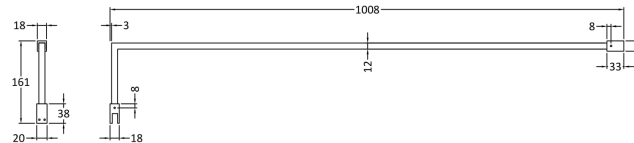

### Product Dimensions

Height (mm):	1850
Width (mm):	1400
Depth (mm):	14
Nett Weight (kg):	59.5

### Outer Box Dimensions (If Applicable)

Height (mm):	
Width (mm):	
Depth (mm):	
Length (mm):	
Gross Weight (kg):	
Barcode:	5055275819067

### Product Details

Country of Origin:	China
Fitting Instruction:	No
CE & UKCA:	Yes
Profile Material:	Aluminium
Profile Finish:	Polished Chrome
Adjustments (mm):	1375mm - 1393mm
Entry Width (mm):	N/A
Swing In Dim (mm):	N/A
Swing Out Dim (mm):	N/A
Radius (mm):	Not Applicable
Glass Thickness (mm):	8
Easy Fit:	No
Easy Clean:	No
Handle Style:	Not Applicable
Handle Material:	Not Applicable
Enclosure Design:	Frameless
Wheel Type:	Not Applicable
Support Bar Included:	Support Bar Included
Extras:	None

### Product Dimensions

Height (mm):	15
Width (mm):	150
Depth (mm):	1000
Nett Weight (kg):	0.67