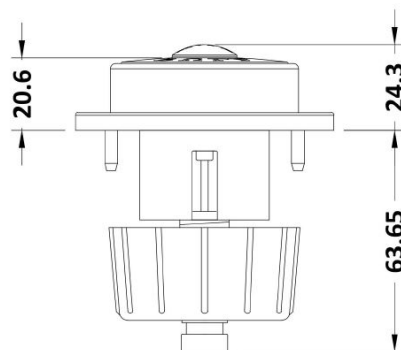

Sales Code: TDPB01

Description: Traditional Dual Flush Push Button

**Product Dimensions**

Length (mm):	
Width (mm):	72
Height (mm):	72
Depth (mm):	85
Nett Weight (kg):	0.2

**Packaging Dimensions**

Height (mm):	50
Width (mm):	155
Depth (mm):	80
Gross Weight (kg):	0.2

**Packaging Data**

Box Colour:	White Cardboard Box
Box Qty:	1
Label Size:	100 x 50
Label Colour:	White Label
Label Qty:	1

**Outer Box Dimensions (If Applicable)**

Height (mm):	
Width (mm):	
Length (mm):	
Depth (mm):	
Gross Weight (kg):	
Barcode:	5056211815563

**Product Details**

Country of Origin:	United Kingdom
Fitting Instruction:	No
CE & UKCA:	
Product Material:	ABS
Heating Element Wattage:	Not Applicable
Colour/Finish:	Chrome
Product Diameter:	72 mm
Connection Size:	N/A