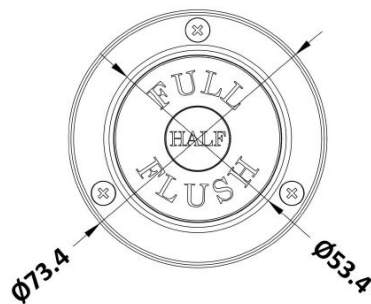

Sales Code: TDPB01

Description: Traditional Dual Flush Push Button

**Product Dimensions**

Length (mm):	
Width (mm):	72
Height (mm):	72
Depth (mm):	85
Nett Weight (kg):	0.2

**Packaging Dimensions**

Height (mm):	50
Width (mm):	155
Depth (mm):	80
Gross Weight (kg):	0.2

**Packaging Data**

Box Colour:	White Cardboard Box
Box Qty:	1
Label Size:	100 x 50
Label Colour:	White Label
Label Qty:	1

**Outer Box Dimensions (If Applicable)**

Height (mm):	
Width (mm):	
Length (mm):	
Depth (mm):	
Gross Weight (kg):	
Barcode:	5056211815563

**Product Details**

Country of Origin:	United Kingdom
Fitting Instruction:	No
CE & UKCA:	
Product Material:	ABS
Heating Element Wattage:	Not Applicable
Colour/Finish:	Chrome
Product Diameter:	72 mm
Connection Size:	N/A