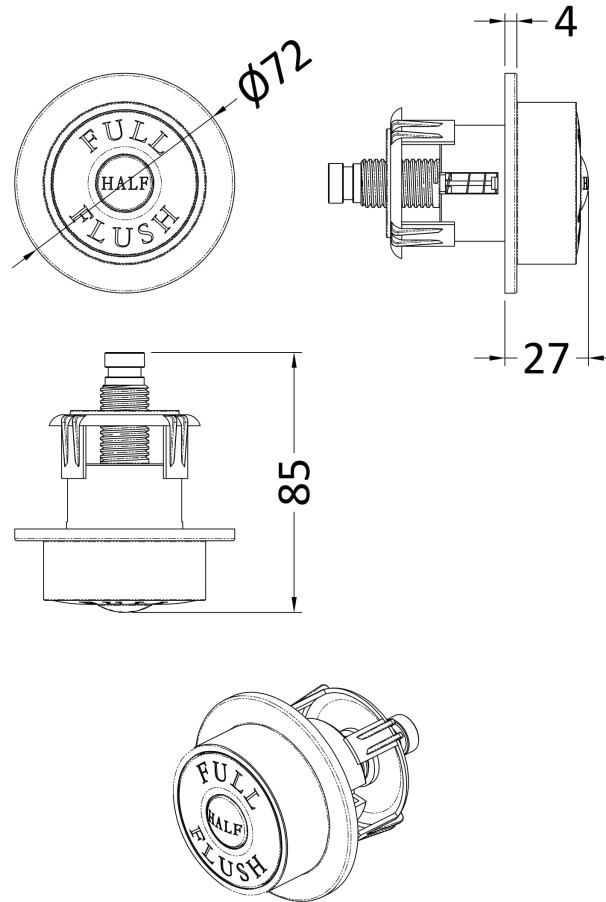

Sales Code: TDPB03

Description: Traditional Dual Flush Push Button

Product Dimensions

Length (mm):	
Width (mm):	72
Height (mm):	72
Depth (mm):	85
Nett Weight (kg):	0.2

Packaging Dimensions

Height (mm):	50
Width (mm):	155
Depth (mm):	80
Gross Weight (kg):	0.2

Packaging Data

Box Colour:	White Cardboard Box
Box Qty:	1
Label Size:	100 x 50
Label Colour:	White Label
Label Qty:	1

Outer Box Dimensions (If Applicable)

Height (mm):	
Width (mm):	
Length (mm):	
Depth (mm):	
Gross Weight (kg):	
Barcode:	5056211893134

Product Details

Country of Origin:	China
Fitting Instruction:	No
CE & UKCA:	
Product Material:	ABS
Heating Element Wattage:	Not Applicable
Colour/Finish:	Brushed Brass
Product Diameter:	72 mm
Connection Size:	N/A