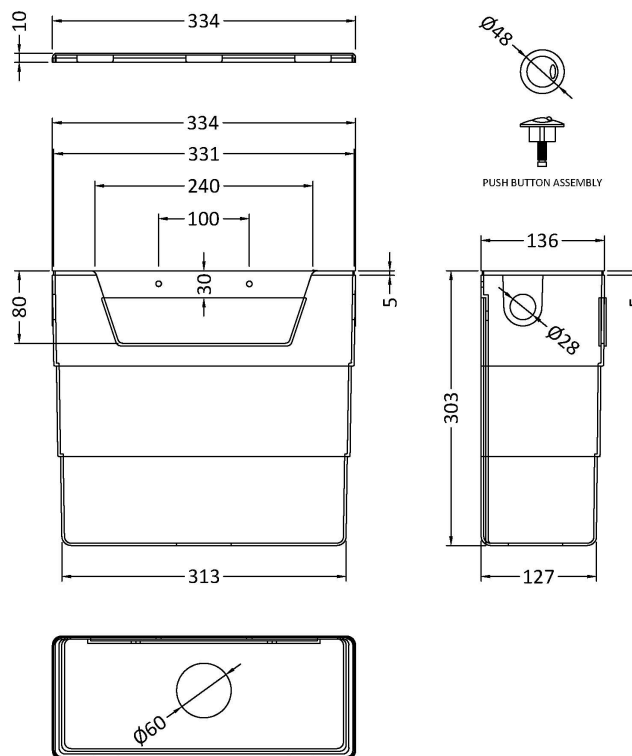

Packaging Dimensions

Height (mm):	50
Width (mm):	155
Depth (mm):	80
Gross Weight (kg):	0.2

Packaging Data

Box Colour:	White Cardboard Box
Box Qty:	1
Label Size:	100 x 50
Label Colour:	White Label
Label Qty:	1

Outer Box Dimensions (If Applicable)

Height (mm):	
Width (mm):	
Length (mm):	
Depth (mm):	
Gross Weight (kg):	
Barcode:	5056211815563

Product Details

Country of Origin:	United Kingdom
Fitting Instruction:	No
CE & UKCA:	
Product Material:	ABS
Heating Element Wattage:	Not Applicable
Colour/Finish:	Chrome
Product Diameter:	72 mm
Connection Size:	N/A

Sales Code: XTY006

Description: Cable Conc Universal Access Cistern

Product Dimensions

Length (mm):	
Width (mm):	303
Height (mm):	334
Depth (mm):	136
Nett Weight (kg):	2.23

Packaging Dimensions

Height (mm):	345
Width (mm):	145
Depth (mm):	320
Gross Weight (kg):	2.23

Packaging Data

Box Colour:	Brown Cardboard Box
Box Qty:	1
Label Size:	100 x 50
Label Colour:	White Label
Label Qty:	2

Outer Box Dimensions (If Applicable)

Height (mm):	
Width (mm):	
Length (mm):	
Depth (mm):	
Gross Weight (kg):	2
Barcode:	5055146182566