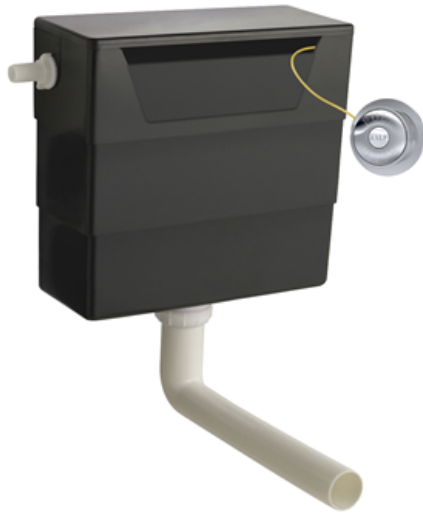

Sales Code: XTY6T01

Description: Concealed Cistern & Trad Push Button

Packaging Details

Barcode: 5056211899655

Sales Code: TDPB01

Description: Traditional Dual Flush Push Button

Product Dimensions

Length (mm):	
Width (mm):	72
Height (mm):	72
Depth (mm):	85
Nett Weight (kg):	0.2

Outer Box Dimensions (If Applicable)

Height (mm):	
Width (mm):	
Length (mm):	
Depth (mm):	
Gross Weight (kg):	
Barcode:	5056211815563

Product Details

Country of Origin:	United Kingdom
Fitting Instruction:	No
CE & UKCA:	
Product Material:	ABS
Heating Element Wattage:	Not Applicable
Colour/Finish:	Chrome
Product Diameter:	72 mm
Connection Size:	N/A

Sales Code: XTY006

Description: Cable Conc Universal Access Cistern

Product Dimensions

Length (mm):	
Width (mm):	303
Height (mm):	334
Depth (mm):	136
Nett Weight (kg):	2.23

Packaging Dimensions

Height (mm):	345
Width (mm):	145
Depth (mm):	320
Gross Weight (kg):	2.23

Product Details

Country of Origin:	China
Fitting Instruction:	No
CE & UKCA:	Yes
Product Material:	Hd Polyethylene
Heating Element Wattage:	Not Applicable
Colour/Finish:	Chrome
Product Diameter:	Not Applicable
Connection Size:	1/2" Bsp