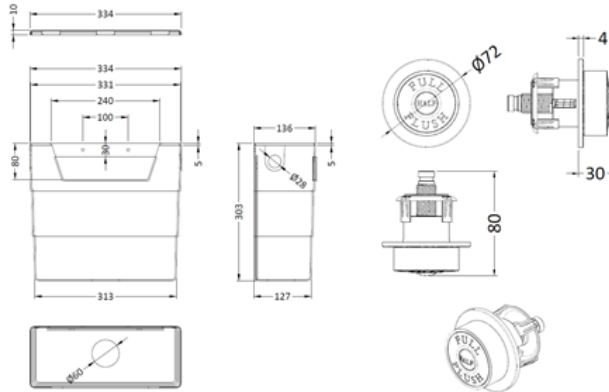

Sales Code: XTY6T01

Description: Concealed Cistern & Trad Push Button

Packaging Details

Barcode: 5056211899655

Sales Code: TDPB01

Description: Traditional Dual Flush Push Button

Product Dimensions

Length (mm):	
Width (mm):	72
Height (mm):	72
Depth (mm):	85
Nett Weight (kg):	0.2

Packaging Dimensions

Height (mm):	50
Width (mm):	155
Depth (mm):	80
Gross Weight (kg):	0.2

Packaging Data

Box Colour:	White Cardboard Box
Box Qty:	1
Label Size:	100 x 50
Label Colour:	White Label
Label Qty:	1

Outer Box Dimensions (If Applicable)

Height (mm):	
Width (mm):	
Length (mm):	
Depth (mm):	
Gross Weight (kg):	
Barcode:	5056211815563

Product Details

Country of Origin:	United Kingdom
Fitting Instruction:	No
CE & UKCA:	
Product Material:	ABS
Heating Element Wattage:	Not Applicable
Colour/Finish:	Chrome
Product Diameter:	72 mm
Connection Size:	N/A

Sales Code: XTY006

Description: Cable Conc Universal Access Cistern

Product Dimensions

Length (mm):	
Width (mm):	303
Height (mm):	334
Depth (mm):	136
Nett Weight (kg):	2.23

Packaging Dimensions

Height (mm):	345
Width (mm):	145
Depth (mm):	320
Gross Weight (kg):	2.23