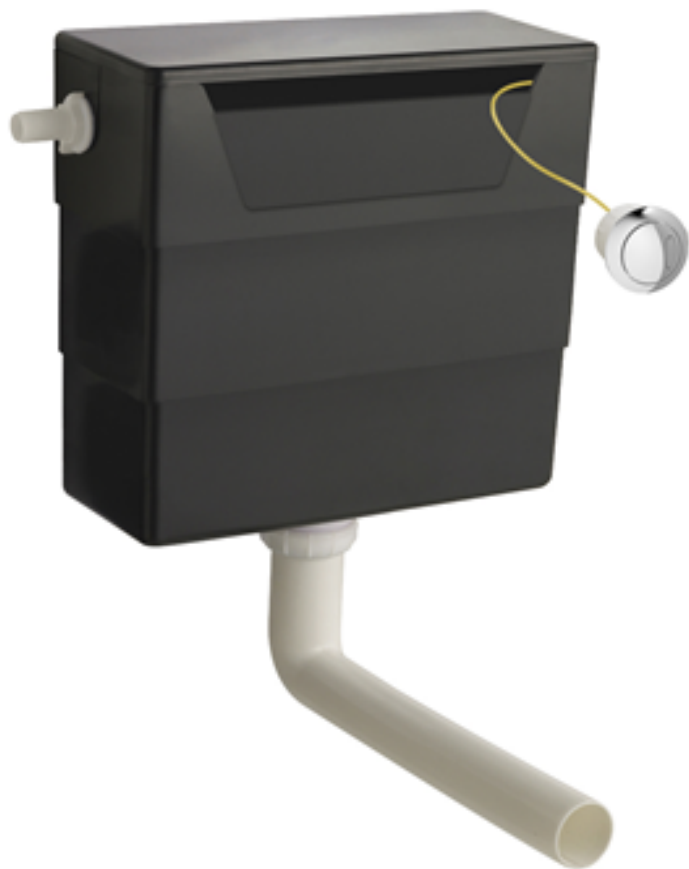

Sales Code: XTY6T01

Description: Concealed Cistern & Trad Push Button

Packaging Details

Barcode: 5056211899655

Sales Code: TDPB01

Description: Traditional Dual Flush Push Button

Product Dimensions

Length (mm):	
Width (mm):	72
Height (mm):	72
Depth (mm):	85
Nett Weight (kg):	0.2

Outer Box Dimensions (If Applicable)

Height (mm):	
Width (mm):	
Length (mm):	
Depth (mm):	
Gross Weight (kg):	
Barcode:	5056211815563

Product Details

Country of Origin:	United Kingdom
Fitting Instruction:	No
CE & UKCA:	
Product Material:	ABS
Heating Element Wattage:	Not Applicable
Colour/Finish:	Chrome
Product Diameter:	72 mm
Connection Size:	N/A

Sales Code: XTY006

Description: Cable Conc Universal Access Cistern

Product Dimensions

Length (mm):	
Width (mm):	303
Height (mm):	334
Depth (mm):	136
Nett Weight (kg):	2.23

Packaging Dimensions

Height (mm):	345
Width (mm):	145
Depth (mm):	320
Gross Weight (kg):	2.23

Product Details

Country of Origin:	China
Fitting Instruction:	No
CE & UKCA:	Yes
Product Material:	Hd Polyethylene
Heating Element Wattage:	Not Applicable
Colour/Finish:	Chrome
Product Diameter:	Not Applicable
Connection Size:	1/2" Bsp