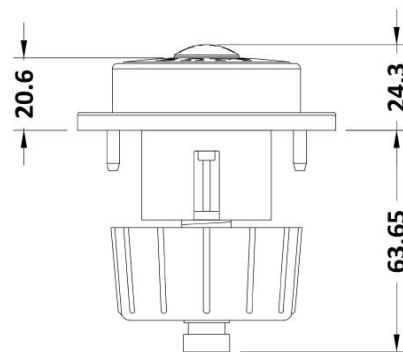

Sales Code: XTY6T01

Description: Concealed Cistern & Trad Push Button

Packaging Details

Barcode: 5056211899655

Sales Code: TDPB01

Description: Traditional Dual Flush Push Button

Product Dimensions

Length (mm):	
Width (mm):	72
Height (mm):	72
Depth (mm):	85
Nett Weight (kg):	0.2

Packaging Dimensions

Height (mm):	50
Width (mm):	155
Depth (mm):	80
Gross Weight (kg):	0.2

Packaging Data

Box Colour:	White Cardboard Box
Box Qty:	1
Label Size:	100 x 50
Label Colour:	White Label
Label Qty:	1

Outer Box Dimensions (If Applicable)

Height (mm):	
Width (mm):	
Length (mm):	
Depth (mm):	
Gross Weight (kg):	
Barcode:	5056211815563

Product Details

Country of Origin:	United Kingdom
Fitting Instruction:	No
CE & UKCA:	
Product Material:	ABS
Heating Element Wattage:	Not Applicable
Colour/Finish:	Chrome
Product Diameter:	72 mm
Connection Size:	N/A

Sales Code: XTY006

Description: Cable Conc Universal Access Cistern

Product Dimensions

Length (mm):	
Width (mm):	303
Height (mm):	334
Depth (mm):	136
Nett Weight (kg):	2.23

Packaging Dimensions

Height (mm):	345
Width (mm):	145
Depth (mm):	320
Gross Weight (kg):	2.23