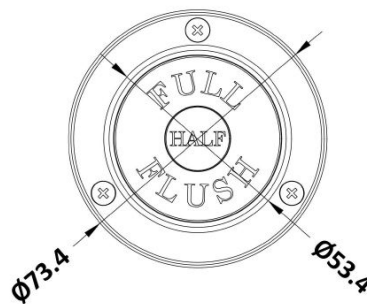

Sales Code: XTY6T01

Description: Concealed Cistern & Trad Push Button

Packaging Details

Barcode: 5056211899655

Sales Code: TDPB01

Description: Traditional Dual Flush Push Button

Product Dimensions

Length (mm):	
Width (mm):	72
Height (mm):	72
Depth (mm):	85
Nett Weight (kg):	0.2

Packaging Dimensions

Height (mm):	50
Width (mm):	155
Depth (mm):	80
Gross Weight (kg):	0.2

Packaging Data

Box Colour:	White Cardboard Box
Box Qty:	1
Label Size:	100 x 50
Label Colour:	White Label
Label Qty:	1

Outer Box Dimensions (If Applicable)

Height (mm):	
Width (mm):	
Length (mm):	
Depth (mm):	
Gross Weight (kg):	
Barcode:	5056211815563

Product Details

Country of Origin:	United Kingdom
Fitting Instruction:	No
CE & UKCA:	
Product Material:	ABS
Heating Element Wattage:	Not Applicable
Colour/Finish:	Chrome
Product Diameter:	72 mm
Connection Size:	N/A

Sales Code: XTY006

Description: Cable Conc Universal Access Cistern

Product Dimensions

Length (mm):	
Width (mm):	303
Height (mm):	334
Depth (mm):	136
Nett Weight (kg):	2.23

Packaging Dimensions

Height (mm):	345
Width (mm):	145
Depth (mm):	320
Gross Weight (kg):	2.23