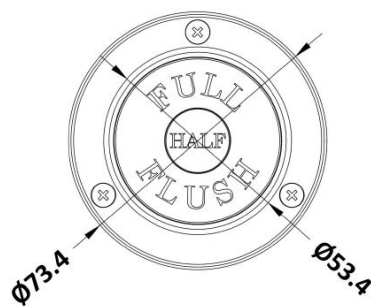

### Product Dimensions

Length (mm):	
Width (mm):	340
Height (mm):	296
Depth (mm):	142
Nett Weight (kg):	1.6

### Packaging Dimensions

Height (mm):	306
Width (mm):	152
Depth (mm):	350
Gross Weight (kg):	1.7

### Outer Box Dimensions (If Applicable)

Height (mm):	
Width (mm):	
Length (mm):	
Depth (mm):	
Gross Weight (kg):	
Barcode:	5055275826683

Sales Code: TDPB01

Description: Traditional Dual Flush Push Button

**Product Dimensions**

Length (mm):	
Width (mm):	72
Height (mm):	72
Depth (mm):	85
Nett Weight (kg):	0.2

**Packaging Dimensions**

Height (mm):	50
Width (mm):	155
Depth (mm):	80
Gross Weight (kg):	0.2