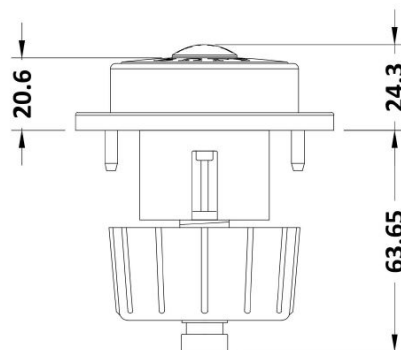

### Product Dimensions

Length (mm):	
Width (mm):	340
Height (mm):	296
Depth (mm):	142
Nett Weight (kg):	1.6

### Packaging Dimensions

Height (mm):	306
Width (mm):	152
Depth (mm):	350
Gross Weight (kg):	1.7

### Outer Box Dimensions (If Applicable)

Height (mm):	
Width (mm):	
Length (mm):	
Depth (mm):	
Gross Weight (kg):	
Barcode:	5055275826683

Sales Code: TDPB01

Description: Traditional Dual Flush Push Button

**Product Dimensions**

Length (mm):	
Width (mm):	72
Height (mm):	72
Depth (mm):	85
Nett Weight (kg):	0.2

**Packaging Dimensions**

Height (mm):	50
Width (mm):	155
Depth (mm):	80
Gross Weight (kg):	0.2