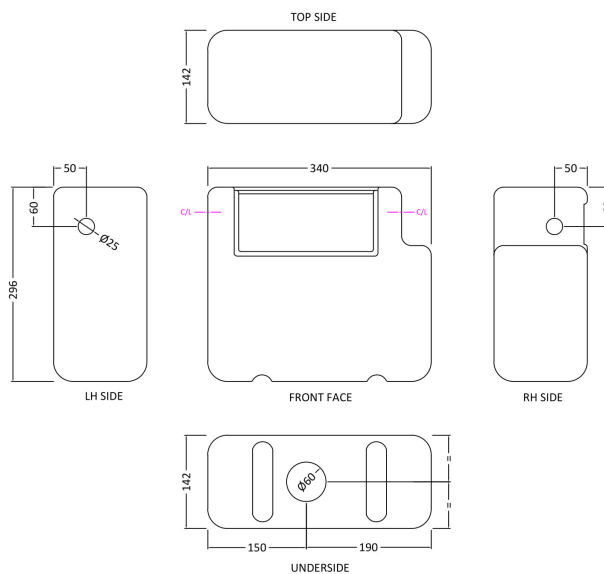

### Product Dimensions

Length (mm):	
Width (mm):	340
Height (mm):	296
Depth (mm):	142
Nett Weight (kg):	1.6

### Packaging Dimensions

Height (mm):	306
Width (mm):	152
Depth (mm):	350
Gross Weight (kg):	1.7

### Outer Box Dimensions (If Applicable)

Height (mm):	
Width (mm):	
Length (mm):	
Depth (mm):	
Gross Weight (kg):	
Barcode:	5055275826683

Sales Code: TDPB01

Description: Traditional Dual Flush Push Button

**Product Dimensions**

Length (mm):	
Width (mm):	72
Height (mm):	72
Depth (mm):	85
Nett Weight (kg):	0.2

**Packaging Dimensions**

Height (mm):	50
Width (mm):	155
Depth (mm):	80
Gross Weight (kg):	0.2