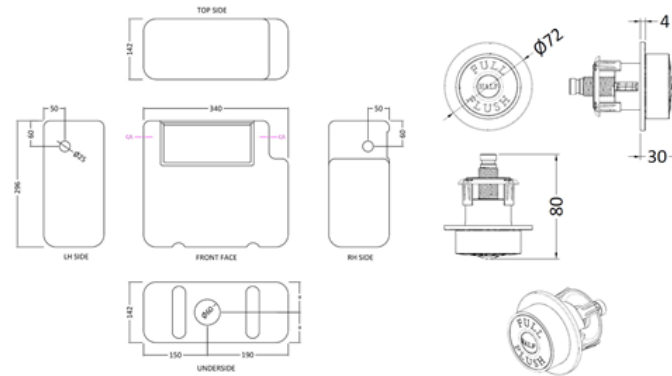

Sales Code: XTY8T01

Description: Dual Flush Cistern & Trad Push Button

Packaging Details

Barcode: 5056211891888