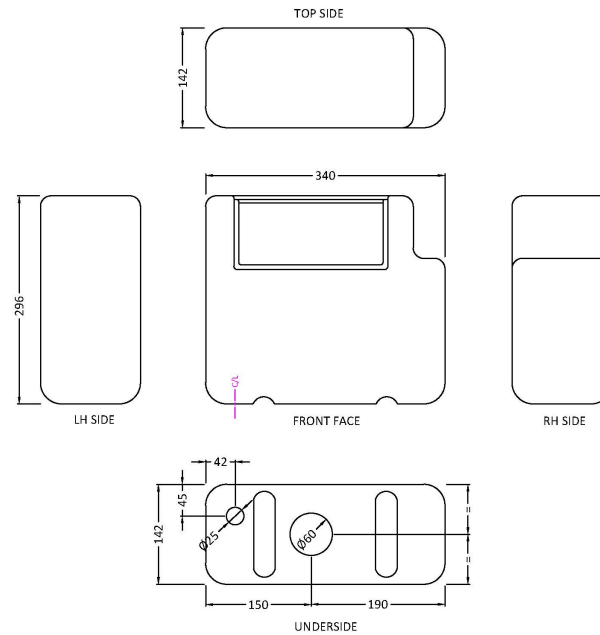

Packaging Dimensions

Height (mm):	50
Width (mm):	155
Depth (mm):	80
Gross Weight (kg):	0.2

Packaging Data

Box Colour:	White Cardboard Box
Box Qty:	1
Label Size:	100 x 50
Label Colour:	White Label
Label Qty:	1

Outer Box Dimensions (If Applicable)

Height (mm):	
Width (mm):	
Length (mm):	
Depth (mm):	
Gross Weight (kg):	
Barcode:	5056211893127

Product Details

Country of Origin:	China
Fitting Instruction:	No
CE & UKCA:	
Product Material:	ABS
Heating Element Wattage:	Not Applicable
Colour/Finish:	Black
Product Diameter:	72 mm
Connection Size:	N/A

Sales Code: XTY008B

Description: Concealed Cistern Bottom Inlet

Product Dimensions

Length (mm):	
Width (mm):	340
Height (mm):	296
Depth (mm):	142
Nett Weight (kg):	1.6

Packaging Dimensions

Height (mm):	306
Width (mm):	152
Depth (mm):	350
Gross Weight (kg):	1.7

Packaging Data

Box Colour:	Brown Cardboard Box
Box Qty:	1
Label Size:	100 x 50
Label Colour:	White Label
Label Qty:	2

Outer Box Dimensions (If Applicable)

Height (mm):	
Width (mm):	
Length (mm):	
Depth (mm):	
Gross Weight (kg):	
Barcode:	5056462638850