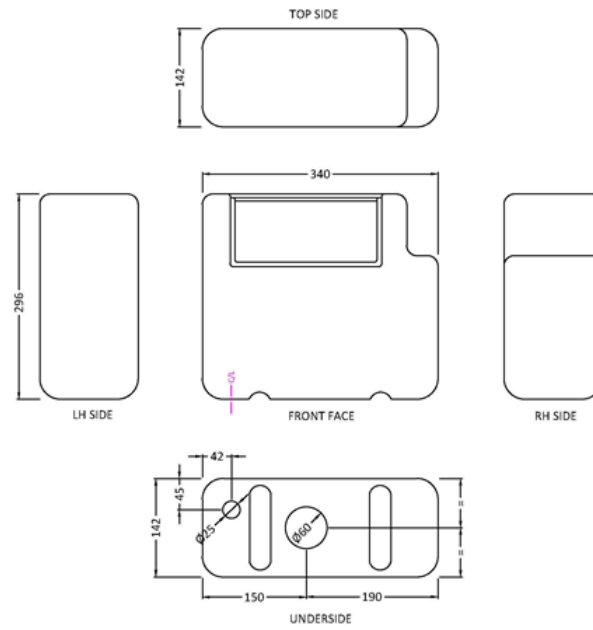

Sales Code: XTY8T02B

Description: Dual Flush Cistern & Trad Push Button

Packaging Details

Barcode: 5056462647753

Sales Code: TDPB02

Description: Traditional Dual Flush Push Button

Product Dimensions

Length (mm):	
Width (mm):	72
Height (mm):	72
Depth (mm):	85
Nett Weight (kg):	0.2

Packaging Dimensions

Height (mm):	50
Width (mm):	155
Depth (mm):	80
Gross Weight (kg):	0.2

Packaging Data

Box Colour:	White Cardboard Box
Box Qty:	1
Label Size:	100 x 50
Label Colour:	White Label
Label Qty:	1

Outer Box Dimensions (If Applicable)

Height (mm):	
Width (mm):	
Length (mm):	
Depth (mm):	
Gross Weight (kg):	
Barcode:	5056211893127

Product Details

Country of Origin:	China
Fitting Instruction:	No
CE & UKCA:	
Product Material:	ABS
Heating Element Wattage:	Not Applicable
Colour/Finish:	Black
Product Diameter:	72 mm
Connection Size:	N/A

Sales Code: XTY008B

Description: Concealed Cistern Bottom Inlet

Product Dimensions

Length (mm):	
Width (mm):	340
Height (mm):	296
Depth (mm):	142
Nett Weight (kg):	1.6

Packaging Dimensions

Height (mm):	306
Width (mm):	152
Depth (mm):	350
Gross Weight (kg):	1.7