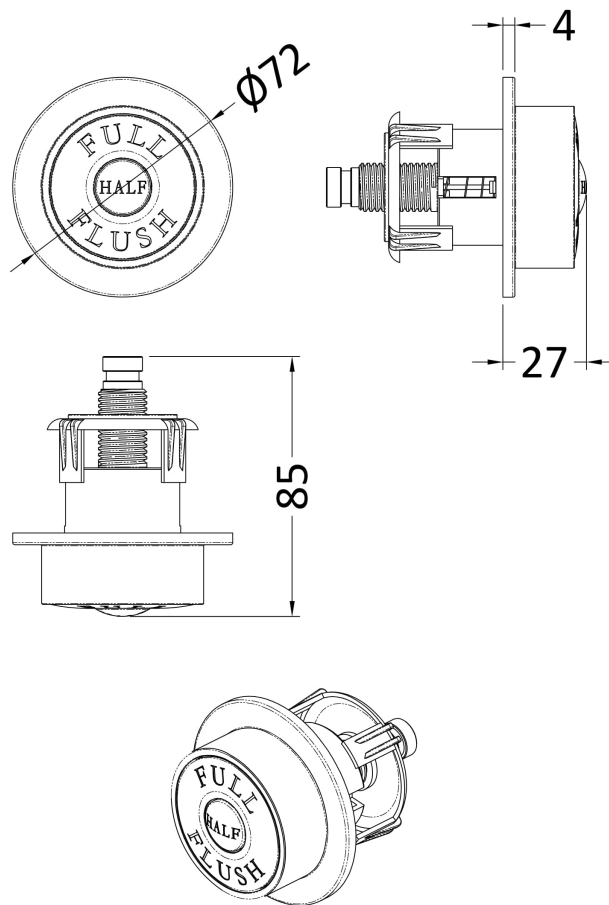

Sales Code: XTY8T02B

Description: Dual Flush Cistern & Trad Push Button

Packaging Details

Barcode: 5056462647753

Sales Code: TDPB02

Description: Traditional Dual Flush Push Button

Product Dimensions

Length (mm):	
Width (mm):	72
Height (mm):	72
Depth (mm):	85
Nett Weight (kg):	0.2

Outer Box Dimensions (If Applicable)

Height (mm):	
Width (mm):	
Length (mm):	
Depth (mm):	
Gross Weight (kg):	
Barcode:	5056211893127

Product Details

Country of Origin:	China
Fitting Instruction:	No
CE & UKCA:	
Product Material:	ABS
Heating Element Wattage:	Not Applicable
Colour/Finish:	Black
Product Diameter:	72 mm
Connection Size:	N/A

Sales Code: XTY008B

Description: Concealed Cistern Bottom Inlet

Product Dimensions

Length (mm):	
Width (mm):	340
Height (mm):	296
Depth (mm):	142
Nett Weight (kg):	1.6

Packaging Dimensions

Height (mm):	306
Width (mm):	152
Depth (mm):	350
Gross Weight (kg):	1.7

Product Details

Country of Origin:	China
Fitting Instruction:	No
CE & UKCA:	
Product Material:	Hd Polyethylene
Heating Element Wattage:	Not Applicable
Colour/Finish:	White
Product Diameter:	Not Applicable
Connection Size:	1/2" Bsp