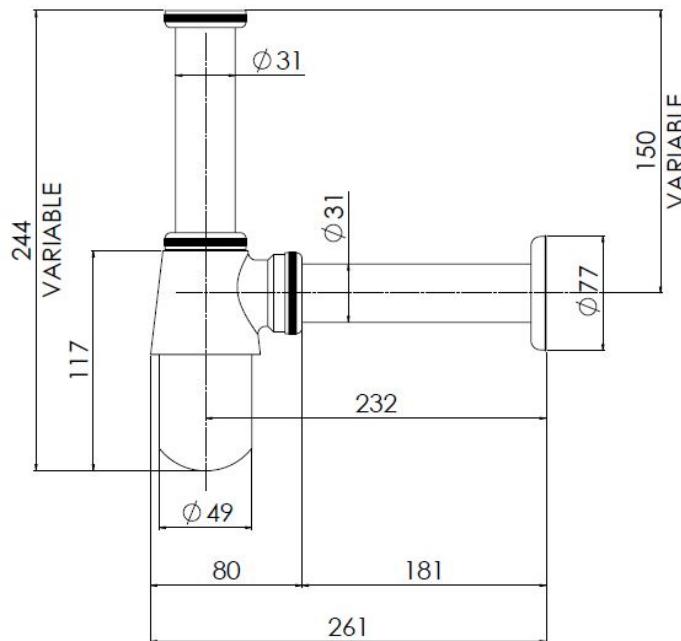

### Product Dimensions

Length (mm):	
Width (mm):	361
Height (mm):	240
Depth (mm):	45
Nett Weight (kg):	0.66

### Packaging Dimensions

Height (mm):	200
Width (mm):	110
Depth (mm):	85
Gross Weight (kg):	0.66

### Outer Box Dimensions (If Applicable)

Height (mm):	
Width (mm):	
Length (mm):	
Depth (mm):	
Gross Weight (kg):	20
Barcode:	5055146103998

### Product Details

Country of Origin:	China
Fitting Instruction:	No
CE & UKCA:	N/A
Product Material:	Brass
Heating Element Wattage:	Not Applicable
Colour/Finish:	Chrome
Product Diameter:	73mm
Connection Size:	11/4"