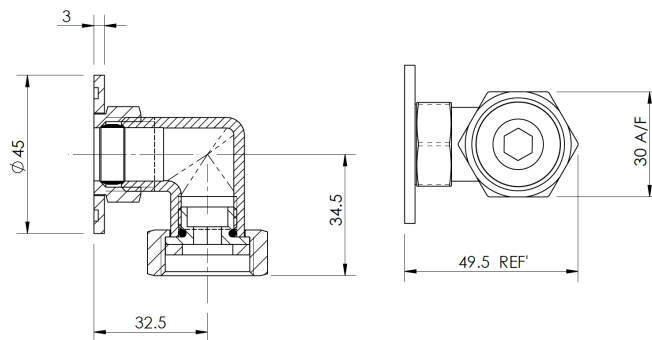

Sales Code: VQE001

Description: Wall Return Elbow

Product Dimensions

Length (mm):	
Width (mm):	30
Height (mm):	47
Depth (mm):	40
Nett Weight (kg):	0.1

Packaging Dimensions

Length (mm):	90
Width (mm):	55
Height (mm):	40
Gross Weight (kg):	0.1

Packaging Data

Box Colour:	White Cardboard Box
Box Qty:	1
Label Size:	100 x 50
Label Colour:	White Label
Label Qty:	1

Outer Box Dimensions (If Applicable)

Length (mm):	
Width (mm):	285
Height (mm):	370
Depth (mm):	215
Gross Weight (kg):	
Barcode:	5055275885390

Product Details

Country of Origin:	China
Fitting Instruction:	No
Product Material:	Brass
Mount Type:	Not Applicable
Outlet Elbow Supplied:	Not Applicable
Easy Clean:	Not Applicable
Head Included:	
Handset Included:	
Body Jets Included:	
No of Body Jets:	Not Applicable
Operating Pressure (bar):	
Valve/Cartridge Type:	Not Applicable
Flow Rates (L/min):	0.1 bar: N/A 0.5 bar: N/A 1 bar: N/A 2 bar: N/A 3 bar: N/A
TMV2 Approved:	Not Applicable Approval No:
TMV3 Approved:	Not Applicable Approval No:
WRAS Approved:	No Approval No:
Head Function:	
Handset Function:	Not Applicable
Body Jet Info:	
Pipe Size:	
Pipe Centres:	N/A
Colour/Finish:	Chrome
Hose Included:	Not Applicable
No. of Outlets:	N/A