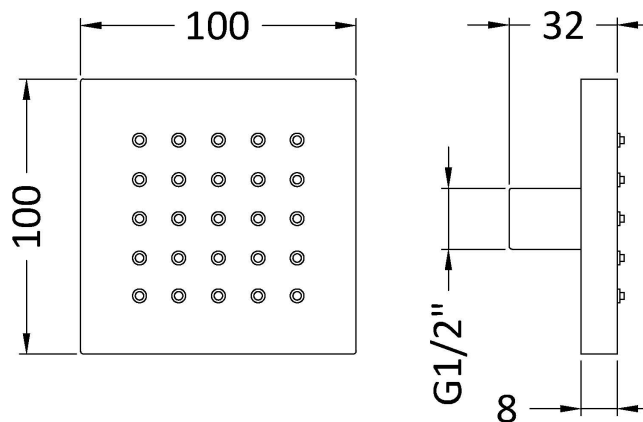

Sales Code: BDJ002

Description: Square Tile Body Jet

### Product Dimensions

Length (mm):	
Width (mm):	100
Height (mm):	100
Depth (mm):	32
Nett Weight (kg):	0.57

### Packaging Dimensions

Length (mm):	100
Width (mm):	50
Height (mm):	100
Gross Weight (kg):	0.57

### Outer Box Dimensions (If Applicable)

Length (mm):	
Width (mm):	
Height (mm):	
Depth (mm):	
Gross Weight (kg):	27
Barcode:	5055369036622