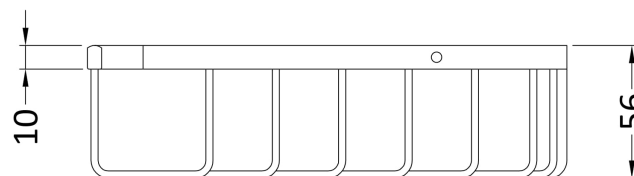

Sales Code: LL306

Description: Wirework Deep Corner Basket

Product Dimensions

Length (mm):	
Width (mm):	202
Height (mm):	56
Depth (mm):	202
Nett Weight (kg):	0.5

Packaging Dimensions

Height (mm):	220
Width (mm):	220
Depth (mm):	100
Gross Weight (kg):	0.5

Packaging Data

Box Colour:	White Cardboard Box
Box Qty:	1
Label Size:	100 x 50
Label Colour:	White Label
Label Qty:	2

Outer Box Dimensions (If Applicable)

Height (mm):	
Width (mm):	
Length (mm):	
Depth (mm):	
Gross Weight (kg):	10
Barcode:	5055146105817

Product Details

Country of Origin:	China
Fitting Instruction:	No
CE & UKCA:	N/A
Product Material:	Brass
Heating Element Wattage:	Not Applicable
Colour/Finish:	Chrome
Product Diameter:	Not Applicable
Connection Size:	Not Applicable