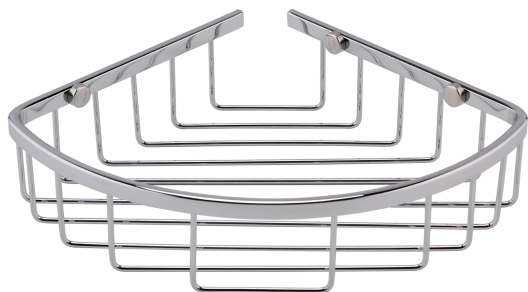

Sales Code: LL306

Description: Wirework Deep Corner Basket

Product Dimensions

Length (mm):	
Width (mm):	202
Height (mm):	56
Depth (mm):	202
Nett Weight (kg):	0.5

Packaging Dimensions

Height (mm):	220
Width (mm):	220
Depth (mm):	100
Gross Weight (kg):	0.5

Packaging Data

Box Colour:	White Cardboard Box
Box Qty:	1
Label Size:	100 x 50
Label Colour:	White Label
Label Qty:	2

Outer Box Dimensions (If Applicable)

Height (mm):	
Width (mm):	
Length (mm):	
Depth (mm):	
Gross Weight (kg):	10
Barcode:	5055146105817

Product Details

Country of Origin:	China
Fitting Instruction:	No
CE & UKCA:	N/A
Product Material:	Brass
Heating Element Wattage:	Not Applicable
Colour/Finish:	Chrome
Product Diameter:	Not Applicable
Connection Size:	Not Applicable