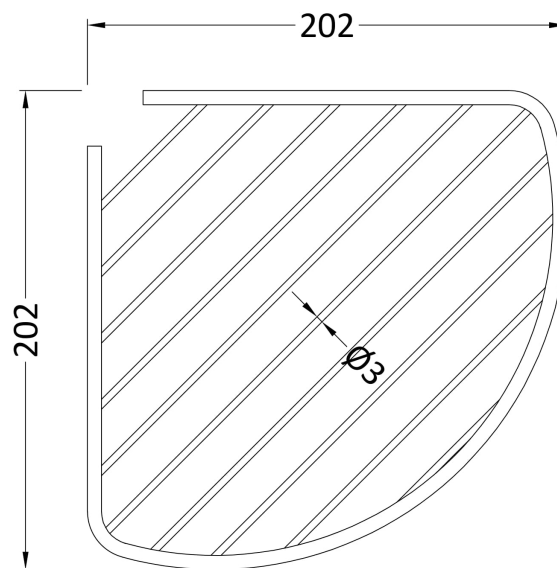

Sales Code: LL306

Description: Wirework Deep Corner Basket

Product Dimensions

Length (mm):	
Width (mm):	202
Height (mm):	56
Depth (mm):	202
Nett Weight (kg):	0.5

Packaging Dimensions

Height (mm):	220
Width (mm):	220
Depth (mm):	100
Gross Weight (kg):	0.5

Packaging Data

Box Colour:	White Cardboard Box
Box Qty:	1
Label Size:	100 x 50
Label Colour:	White Label
Label Qty:	2

Outer Box Dimensions (If Applicable)

Height (mm):	
Width (mm):	
Length (mm):	
Depth (mm):	
Gross Weight (kg):	10
Barcode:	5055146105817

Product Details

Country of Origin:	China
Fitting Instruction:	No
CE & UKCA:	N/A
Product Material:	Brass
Heating Element Wattage:	Not Applicable
Colour/Finish:	Chrome
Product Diameter:	Not Applicable
Connection Size:	Not Applicable