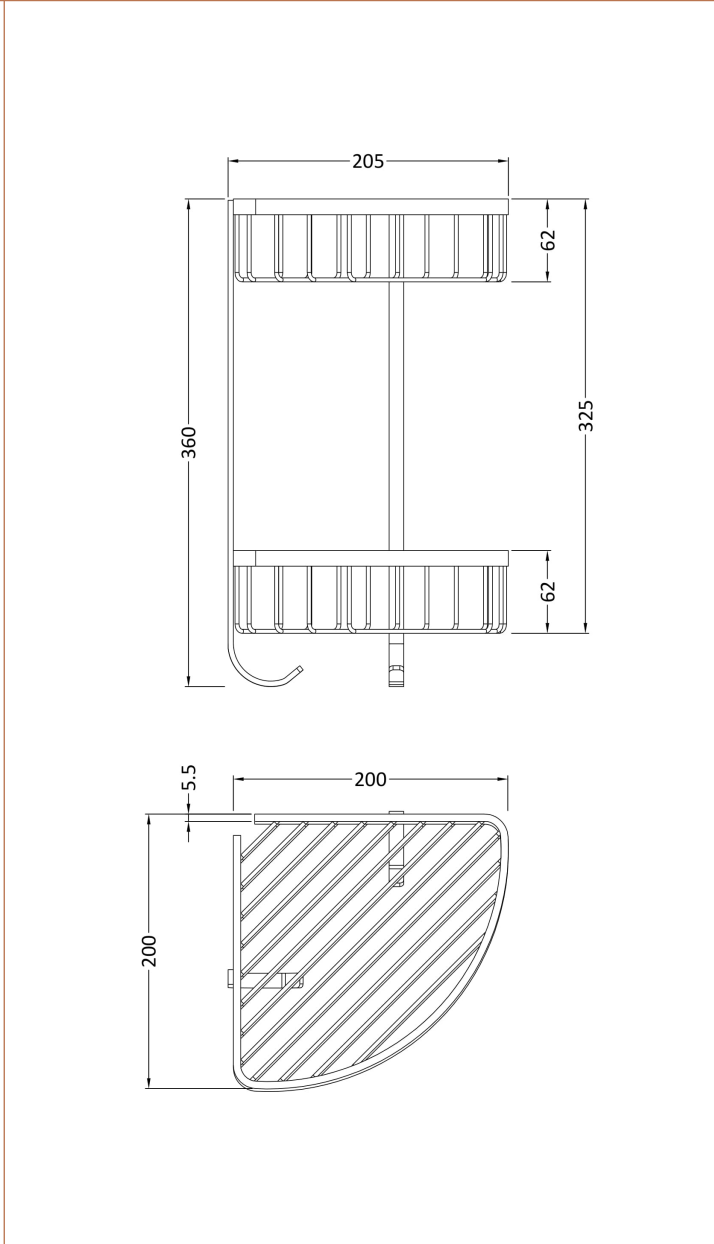

Sales Code: LL308

Description: Wirework Large 2 Tier Corner Basket

**Product Dimensions**

Length (mm):	
Width (mm):	200
Height (mm):	360
Depth (mm):	200
Nett Weight (kg):	1.02

**Packaging Dimensions**

Height (mm):	265
Width (mm):	160
Depth (mm):	140
Gross Weight (kg):	1.02

**Packaging Data**

Box Colour:	White Cardboard Box
Box Qty:	1
Label Size:	100 x 50
Label Colour:	White Label
Label Qty:	2

**Outer Box Dimensions (If Applicable)**

Height (mm):	
Width (mm):	
Length (mm):	
Depth (mm):	
Gross Weight (kg):	20
Barcode:	5055146107460

**Product Details**

Country of Origin:	China
Fitting Instruction:	No
CE Certification:	N/A
Product Material:	Brass
Heating Element Wattage:	Not Applicable
Colour/Finish:	Chrome
Product Diameter:	Not Applicable
Connection Size:	Not Applicable