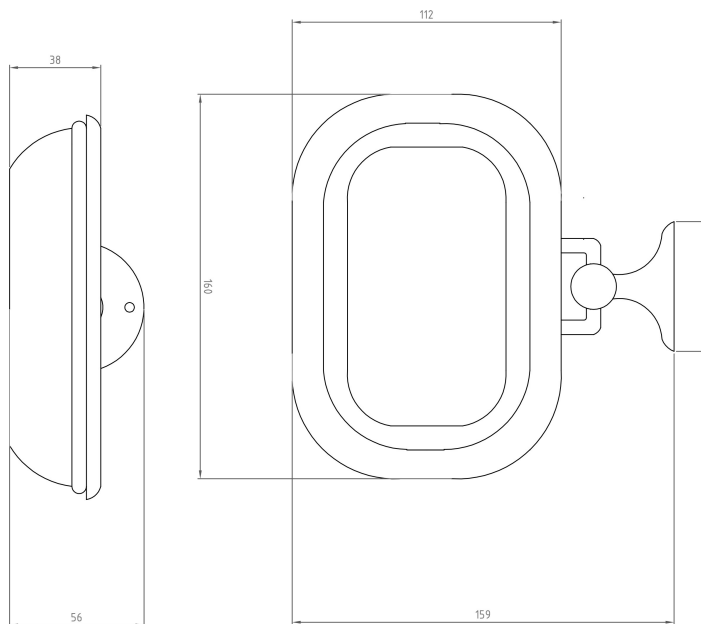

Sales Code: LH303

Description: Traditional Soap Dish

Product Dimensions

Length (mm):	
Width (mm):	164
Height (mm):	66
Depth (mm):	170
Nett Weight (kg):	1

Packaging Dimensions

Height (mm):	175
Width (mm):	165
Depth (mm):	100
Gross Weight (kg):	1

Packaging Data

Box Colour:	White Cardboard Box
Box Qty:	1
Label Size:	100 x 50
Label Colour:	White Label
Label Qty:	2

Outer Box Dimensions (If Applicable)

Height (mm):	560
Width (mm):	370
Length (mm):	
Depth (mm):	
Gross Weight (kg):	20
Barcode:	5055146105855

Product Details

Country of Origin:	China
Fitting Instruction:	No
CE & UKCA:	N/A
Product Material:	Brass;Ceramic
Heating Element Wattage:	Not Applicable
Colour/Finish:	Chrome / White
Product Diameter:	Not Applicable
Connection Size:	Not Applicable