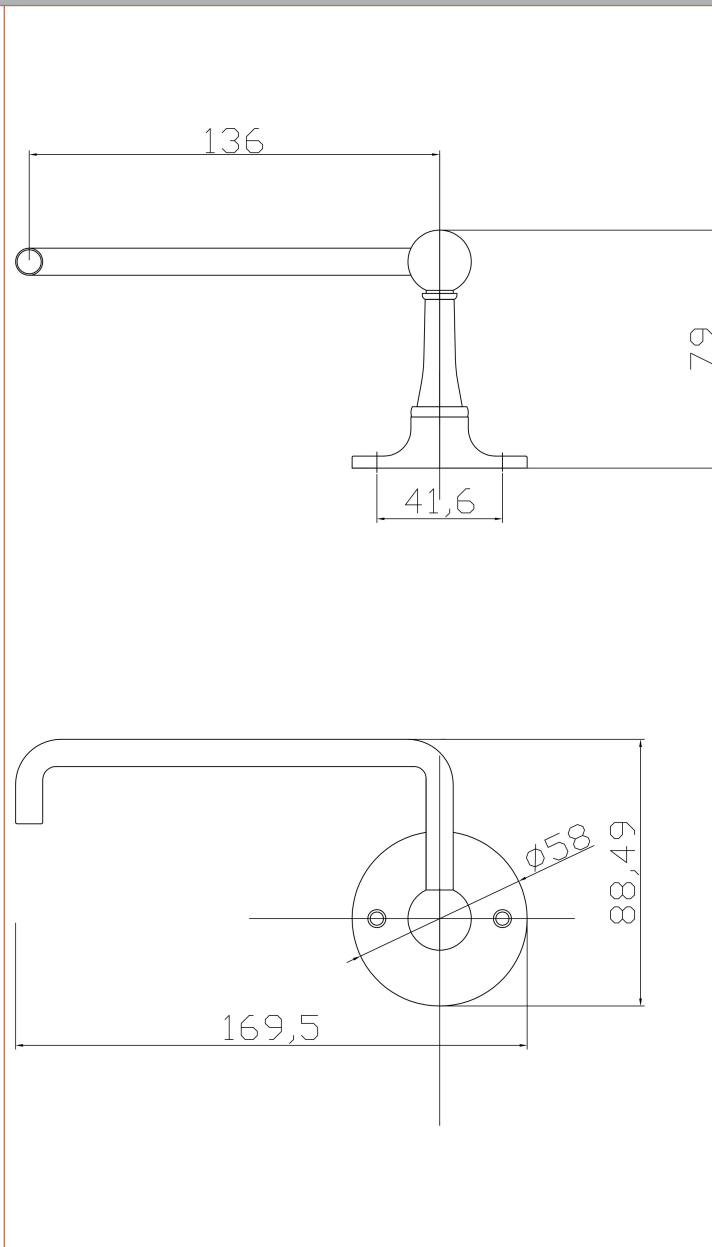

Sales Code: LH317

Description: Traditional Toilet Roll Holder

Product Dimensions

Length (mm):	
Width (mm):	172
Height (mm):	93
Depth (mm):	67
Nett Weight (kg):	0.33

Packaging Dimensions

Height (mm):	190
Width (mm):	110
Depth (mm):	95
Gross Weight (kg):	0.33

Packaging Data

Box Colour:	White Cardboard Box
Box Qty:	1
Label Size:	100 x 50
Label Colour:	White Label
Label Qty:	2

Outer Box Dimensions (If Applicable)

Height (mm):	500
Width (mm):	400
Length (mm):	
Depth (mm):	
Gross Weight (kg):	10
Barcode:	5055146127451

Product Details

Country of Origin:	China
Fitting Instruction:	No
CE & UKCA:	N/A
Product Material:	Brass
Heating Element Wattage:	Not Applicable
Colour/Finish:	Chrome
Product Diameter:	Not Applicable
Connection Size:	Not Applicable