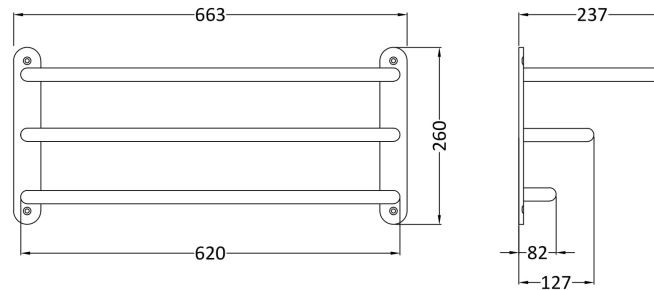

Sales Code: LA380

Description: 3 Tier Towel Rack

Product Dimensions

Length (mm):	
Width (mm):	612
Height (mm):	260
Depth (mm):	247
Nett Weight (kg):	2.46

Packaging Dimensions

Height (mm):	269
Width (mm):	58
Depth (mm):	625
Gross Weight (kg):	2.46

Packaging Data

Box Colour:	White Cardboard Box
Box Qty:	1
Label Size:	100 x 50
Label Colour:	White Label
Label Qty:	2

Outer Box Dimensions (If Applicable)

Height (mm):	
Width (mm):	
Length (mm):	
Depth (mm):	
Gross Weight (kg):	20
Barcode:	5055146104704

Product Details

Country of Origin:	China
Fitting Instruction:	No
CE & UKCA:	N/A
Product Material:	Brass
Heating Element Wattage:	Not Applicable
Colour/Finish:	Chrome
Product Diameter:	Not Applicable
Connection Size:	Not Applicable