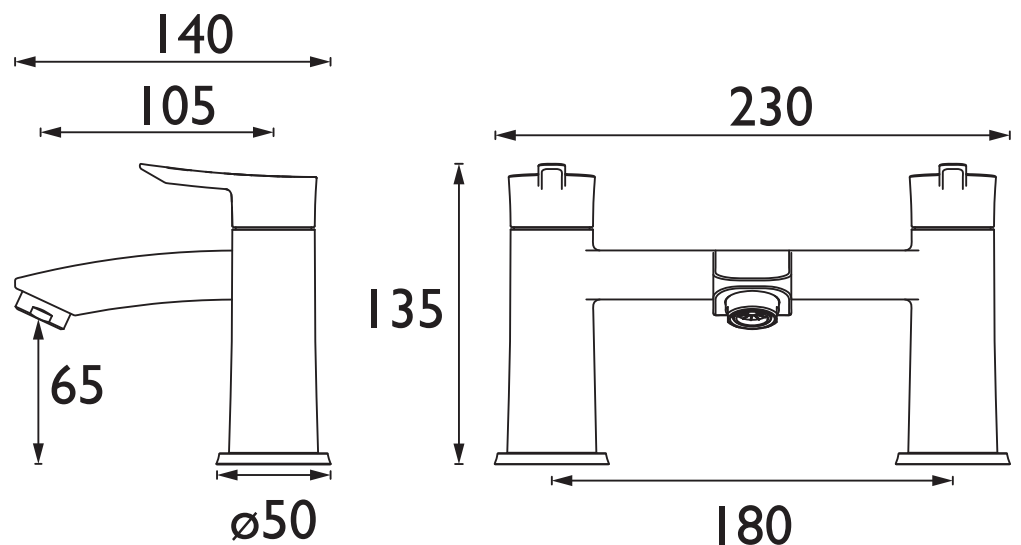

Product Certifications:

For more products, visit our website:
<http://www.bristan.com>

Specification

Product Type:	Bathroom Taps
Main Construction Material:	Brass
Mount Type:	Deck
Handle Type:	Long Angled
Connection Inlet:	3/4" BSP
Connection Outlet:	Housed M24 Aerator
Number of Tap Holes:	2
Valve/Cartridge Type:	3/4" Short Stem Ceramic Disc Valve
Plumbing System Requirements:	Suitable for all plumbing systems
Minimum Dynamic Pressure (bar):	0.2 bar
Maximum Dynamic Pressure (bar):	5 bar
Maximum Hot Water Temperature °C:	60°C
Maximum Static Pressure (bar):	10 bar
Flow Type:	Single
Isolation Included:	No

Dimensions (measurements in mm)

Flow Rates (l/min)

System Pressure (bar)	0.2	0.5	1	2	3	5
APE BF BLK (mixed)	24.2	40.4	57.2	80.9	99	127.9

TECHNICAL
DATA
SHEET

BRISTAN

D1