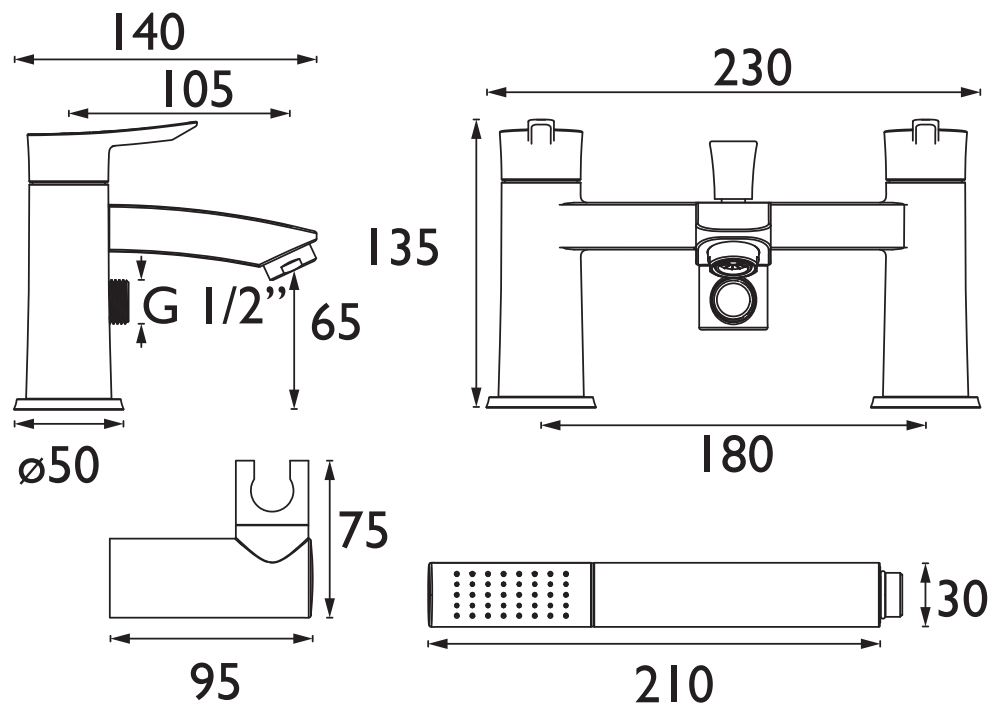

### Specification

<b>Product Type:</b>	Bathroom Taps
<b>Main Construction Material:</b>	Brass
<b>Mount Type:</b>	Deck
<b>Handle Type:</b>	Long Angled
<b>Connection Inlet:</b>	3/4" BSP
<b>Connection Outlet:</b>	Housed M24 Aerator
<b>Number of Tap Holes:</b>	2
<b>Valve/Cartridge Type:</b>	3/4" Short Stem Ceramic Disc Valve
<b>Plumbing System Requirements:</b>	Suitable for all plumbing systems
<b>Minimum Dynamic Pressure (bar):</b>	0.3 bar
<b>Maximum Dynamic Pressure (bar):</b>	5 bar
<b>Maximum Hot Water Temperature °C:</b>	60°C
<b>Maximum Static Pressure (bar):</b>	10 bar
<b>Flow Type:</b>	Single
<b>Isolation Included:</b>	No

### Dimensions (measurements in mm)