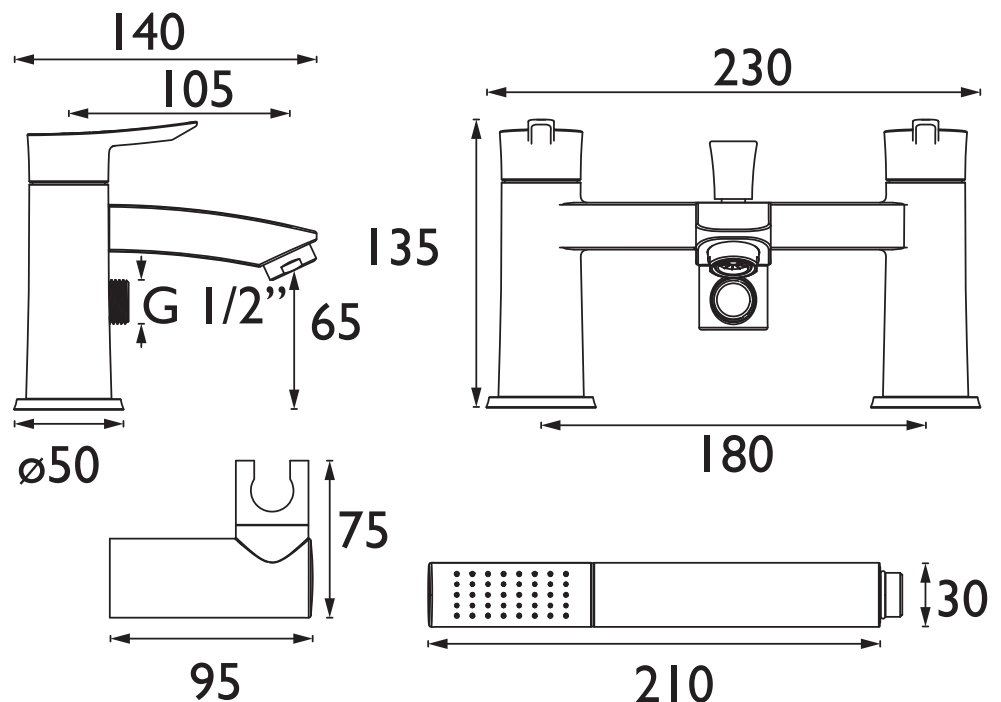

APE BSM GM

APELO Tap Range Apelo Bath Shower Mixer Gun Metal Grey

Features:

- Long life 1/4 turn ceramic disc valves for added durability and smooth control.
- Robust metal fixing nut to secure the tap in place reducing the risk of loosening over time.
- Available in a Gun Metal Grey finish to add depth and contrast to your bathroom.
- Rub clean handset - limescale and debris build-up is quickly and easily removed by rubbing a finger or a cloth over the nozzles.
- 10-year parts and 1 year labour guarantee for peace of mind.
- Also available in chrome, black and brushed brass.
- Co-ordinating Bathroom taps and Accessories available.

Product Certifications:

For more products, visit our website:
<http://www.bristan.com>

Specification

Product Type:	Bathroom Taps
Main Construction Material:	Brass
Mount Type:	Deck
Handle Type:	Long Angled
Connection Inlet:	3/4" BSP
Connection Outlet:	Housed M24 Aerator
Number of Tap Holes:	2
Valve/Cartridge Type:	3/4" Short Stem Ceramic Disc Valve
Plumbing System Requirements:	Suitable for all plumbing systems
Minimum Dynamic Pressure (bar):	0.3 bar
Maximum Dynamic Pressure (bar):	5 bar
Maximum Hot Water Temperature °C:	60°C
Maximum Static Pressure (bar):	10 bar
Flow Type:	Single
Isolation Included:	No

Dimensions (measurements in mm)

Flow Rates (l/min)

System Pressure (bar)	0.3	0.5	1	2	3	5
Through Bath Filler (mixed)	12.5	16.4	24	33.3	40.8	52.6
Through Handset (mixed)	3.91	5.15	7.62	11.22	14.25	18.96

TECHNICAL DATA SHEET