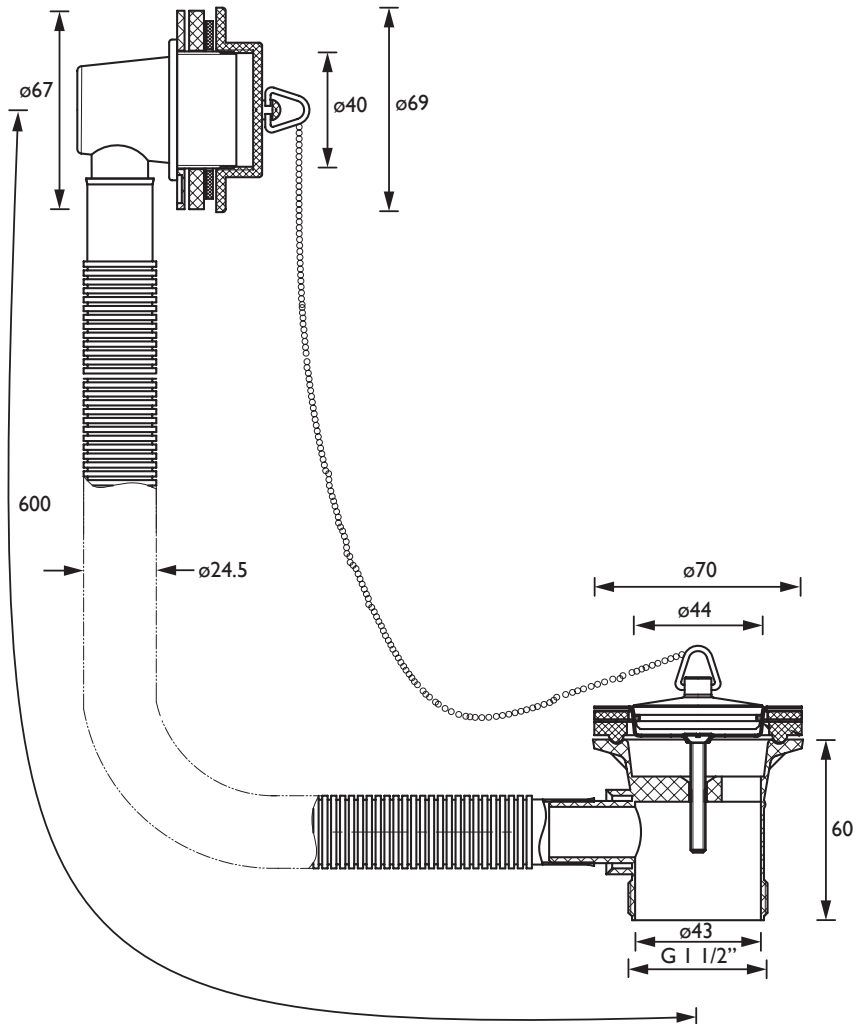

W BATH10 C

Wastes Bath Waste with Brass Plug Slotted Chrome

Features:

- Economy waste with Brass plug
- Slotted waste - suitable for baths with a built in overflow

Product Certifications:

Variant SKUs:

- W BATH02 C

For more products, visit our website:
<http://www.bristan.com>

Specification

| | |
|--------------------------------------|--|
| Contemporary or Traditional: | Contemporary |
| Main Construction Material: | Stainless Steel; ABS |
| Connection Inlet: | G 1 1/2" |
| Waste Flow Rate (litres per minute): | 50 |
| What's in the Box?: | 1x Plastic Waste Body, Waste Flange, 1x Screw, 1x Overflow Tube, 1x Overflow Body, 1x Overflow Face, 1x 450mm Ball Link Chain, 1x Brass Plug, 3x Rubber Washers, 1x Foam Washer, 1x Plastic Washer |

Dimensions (measurements in mm)

TECHNICAL
DATA
SHEET

BRISTAN

D3