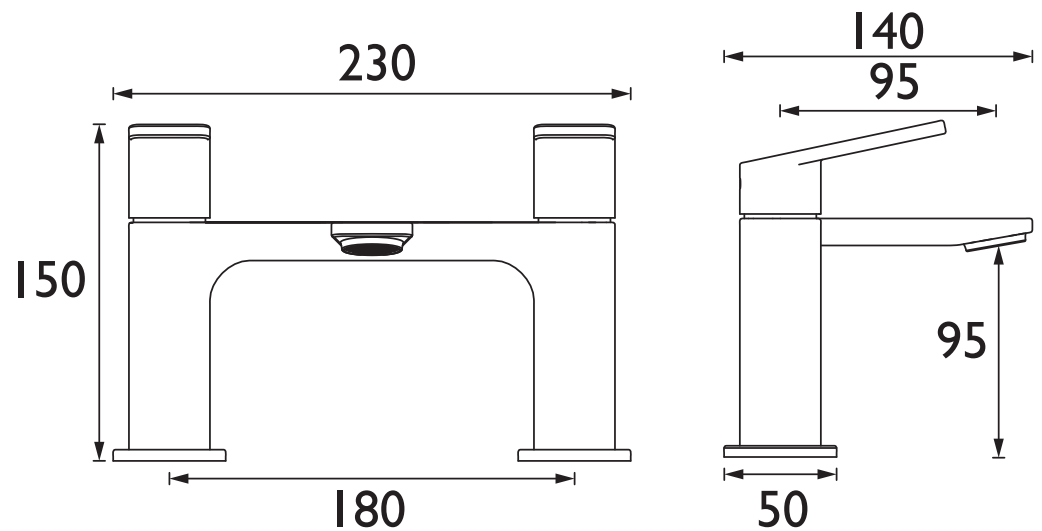

Product Certifications:

For more products, visit our website:
<http://www.bristan.com>

Specification

Product Type:	Bathroom Taps
Main Construction Material:	Brass
Mount Type:	Deck
Handle Type:	Flat Angled
Connection Inlet:	3/4" BSP
Connection Outlet:	M24 Recessed Honeycomb Aerator
Number of Tap Holes:	2
Valve/Cartridge Type:	3/4" Short Stem Ceramic Disc Valve
Plumbing System Requirements:	Suitable for all plumbing systems
Minimum Dynamic Pressure (bar):	0.2 bar
Maximum Dynamic Pressure (bar):	5 bar
Maximum Hot Water Temperature °C:	60°C
Maximum Static Pressure (bar):	10 bar
Flow Type:	Single
Isolation Included:	No

Dimensions (measurements in mm)

Flow Rates (l/min)

System Pressure (bar)	0.2	0.5	1	2	3	5
FRM BF C (mixed)	13.9	22.4	32.1	44.6	54.6	70.5

TECHNICAL
DATA
SHEET

BRISTAN

D2