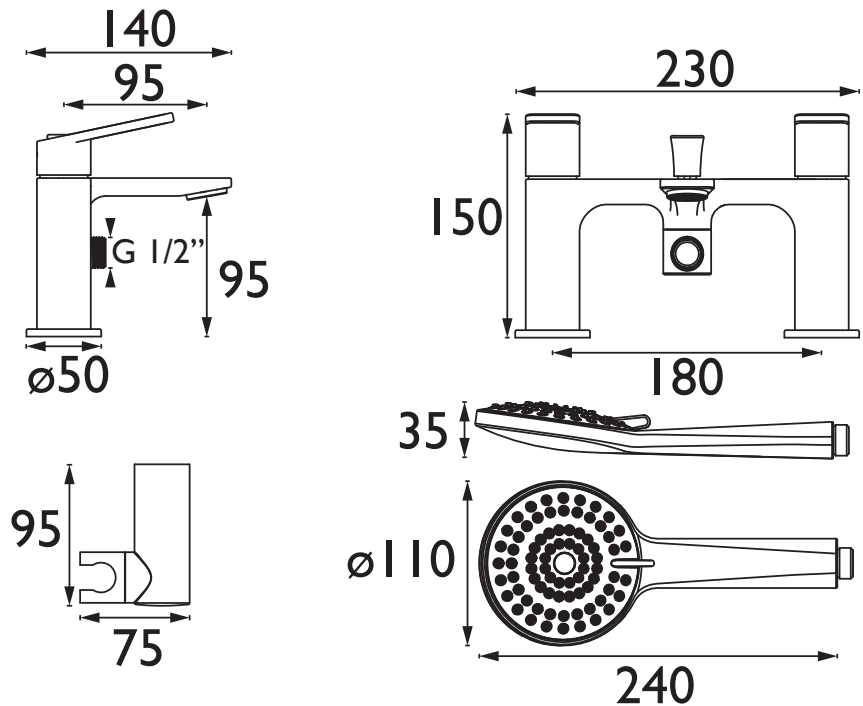

FRM BSM GM

FRAMMENTO Tap Range Frammento Bath Shower Mixer Gun Metal Grey

Features:

- Long life 1/4 turn ceramic disc valves for added durability and smooth control.
- Robust metal fixing nut to secure the tap in place reducing the risk of loosening over time.
- Available in a Gun Metal Grey finish to add depth and contrast to your bathroom.
- Rub clean handset - limescale and debris build-up is quickly and easily removed by rubbing a finger or a cloth over the nozzles.
- 10-year parts and 1 year labour guarantee for peace of mind.
- Also available in chrome, black and brushed brass.
- Co-ordinating Bathroom taps, Recess shower and Accessories available.

Product Certifications:

Specification

| | |
|--|------------------------------------|
| Product Type: | Bathroom Taps |
| Main Construction Material: | Brass |
| Mount Type: | Deck |
| Handle Type: | Flat Angled |
| Connection Inlet: | 3/4" BSP |
| Connection Outlet: | M24 Recessed Honeycomb Aerator |
| Number of Tap Holes: | 2 |
| Valve/Cartridge Type: | 3/4" Short Stem Ceramic Disc Valve |
| Plumbing System Requirements: | Suitable for all plumbing systems |
| Minimum Dynamic Pressure (bar): | 0.3 bar |
| Maximum Dynamic Pressure (bar): | 5 bar |
| Maximum Hot Water Temperature °C: | 60°C |
| Maximum Static Pressure (bar): | 10 bar |
| Flow Type: | Single |
| Isolation Included: | No |

Dimensions (measurements in mm)

Flow Rates (l/min)

| System Pressure (bar) | 0.3 | 0.5 | 1 | 2 | 3 | 5 |
|-----------------------------|-----|------|------|------|------|------|
| Through Bath Filler (mixed) | 9.6 | 15.8 | 23.4 | 33.4 | 40.7 | 52.5 |
| Through Handset (mixed) | 3.9 | 5.1 | 7.5 | 11 | 14 | 18.6 |