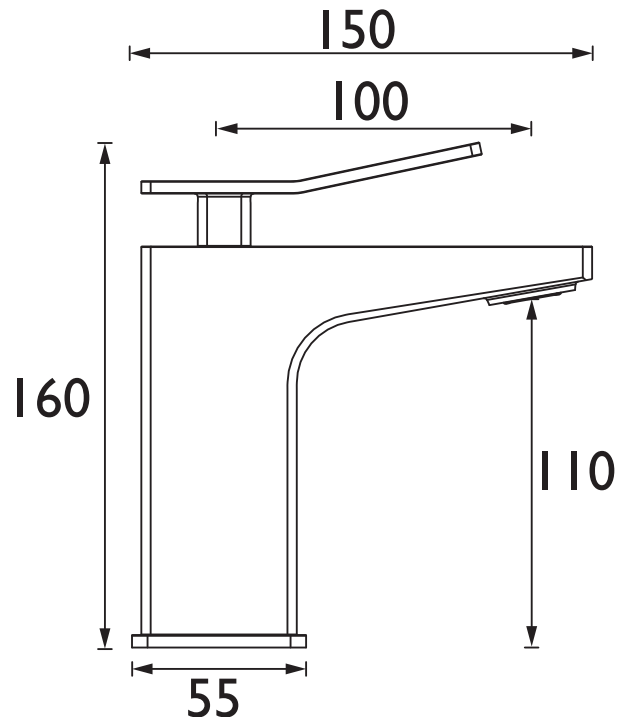

TAN 1HBF BLK

TANGRAM Tap Range Tangram 1 Hole Bath Filler Black

Features:

- Long life ceramic cartridge for added durability and smooth control.
- Flexible tails included for easy installation; complete the look with our matching W BATH03 BLK waste
- On-trend matt black finish to make a statement in your bathroom.
- 10-year parts and 1 year labour guarantee for peace of mind.
- Also available in brushed brass and chrome.
- Co-ordinating Bathroom taps available.

Product Certifications:

For more products, visit our website:
<http://www.bristan.com>

Specification

Product Type:	Bathroom Taps
Main Construction Material:	Brass
Mount Type:	Deck
Handle Type:	Flick Up
Connection Inlet:	1/2" BSP Flexible Tails
Connection Outlet:	M24 Recessed Honeycomb Aerator
Number of Tap Holes:	1
Valve/Cartridge Type:	40mm Upper Seal Cartridge
Plumbing System Requirements:	Suitable for all plumbing systems
Minimum Dynamic Pressure (bar):	1 bar
Maximum Dynamic Pressure (bar):	5 bar
Maximum Hot Water Temperature °C:	60°C
Maximum Static Pressure (bar):	10 bar
Flow Type:	Single
Isolation Included:	No

Dimensions (measurements in mm)

Flow Rates (l/min)

System Pressure (bar)	1	2	3	5
TAN 1HBF BLK (mixed)	15	21.1	25.2	34.2

TECHNICAL
DATA
SHEET

BRISTAN

D1