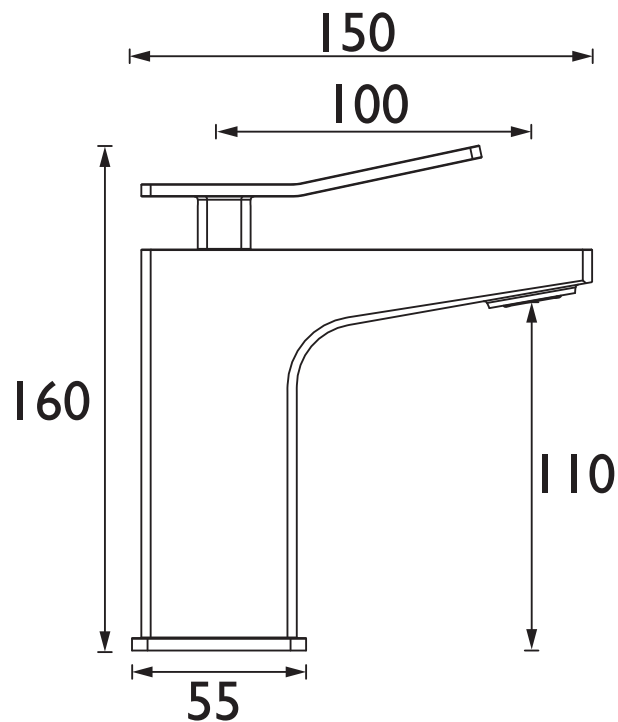

TAN 1HBF BB

TANGRAM Tap Range Tangram 1 hole Bath Filler Brushed Brass

Features:

- Long life ceramic cartridge for added durability and smooth control.
- Flexible tails included for easy installation; complete the look with our matching W BATH03 BB waste
- 10-year parts and 1 year labour guarantee for peace of mind.
- Also available in black and chrome.
- Co-ordinating Bathroom taps available.

Product Certifications:

For more products, visit our website:
<http://www.bristan.com>

Specification

Product Type:	Bathroom Taps
Main Construction Material:	Brass
Mount Type:	Deck
Handle Type:	Flick Up
Connection Inlet:	1/2" BSP Flexible Tails
Connection Outlet:	M24 Recessed Honeycomb Aerator
Number of Tap Holes:	1
Valve/Cartridge Type:	40mm Upper Seal Cartridge
Plumbing System Requirements:	Suitable for all plumbing systems
Minimum Dynamic Pressure (bar):	1 bar
Maximum Dynamic Pressure (bar):	5 bar
Maximum Hot Water Temperature °C:	60°C
Maximum Static Pressure (bar):	10 bar
Flow Type:	Single
Isolation Included:	No

Dimensions (measurements in mm)

Flow Rates (l/min)

System Pressure (bar)	1	2	3	5
TAN 1HBF BB (mixed)	15	21.1	25.2	34.2

TECHNICAL
DATA
SHEET

BRISTAN

D1