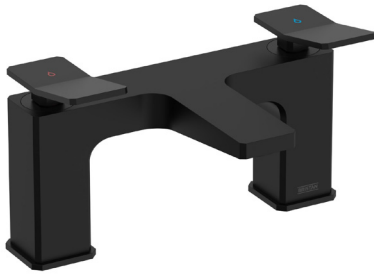

TAN BF BLK

TANGRAM Tap Range

Tangram Bath Filler Black

Features:

- Long life 1/4 turn ceramic disc valves for added durability and smooth control.
- Robust metal fixing nut to secure the tap in place reducing the risk of loosening over time.
- On-trend matt black finish to make a statement in your bathroom.
- 10-year parts and 1 year labour guarantee for peace of mind.
- Also available in chrome and brushed brass.
- Co-ordinating Bathroom taps available.

Product Certifications:

For more products, visit our website:
<http://www.bristan.com>

Specification

Product Type:	Bathroom Taps
Main Construction Material:	Brass
Mount Type:	Deck
Handle Type:	Flick Up
Connection Inlet:	3/4" BSP
Connection Outlet:	M24 Recessed Honeycomb Aerator
Number of Tap Holes:	2
Valve/Cartridge Type:	3/4" Short Stem Ceramic Disc Valve
Plumbing System Requirements:	Suitable for all plumbing systems
Minimum Dynamic Pressure (bar):	0.2 bar
Maximum Dynamic Pressure (bar):	5 bar
Maximum Hot Water Temperature °C:	60°C
Maximum Static Pressure (bar):	10 bar
Flow Type:	Single
Isolation Included:	No