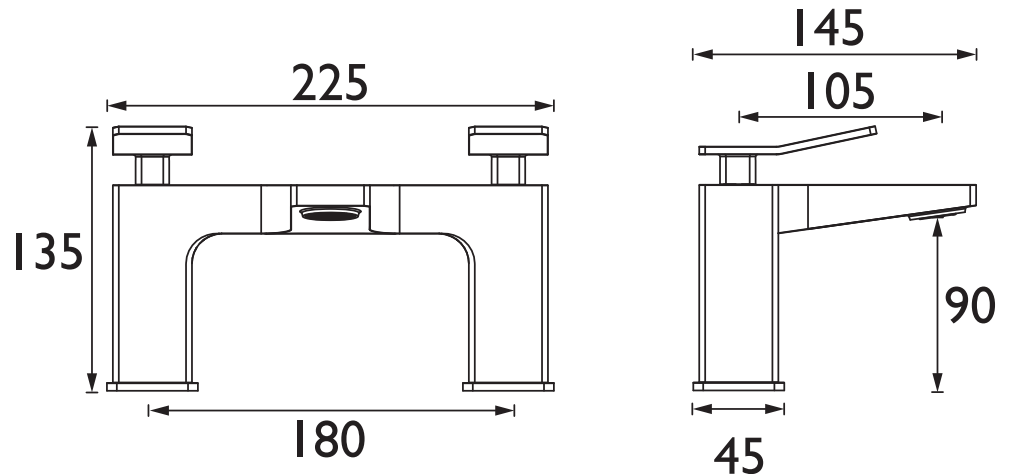

Product Certifications:

For more products, visit our website:
<http://www.bristan.com>

Specification

Product Type:	Bathroom Taps
Main Construction Material:	Brass
Mount Type:	Deck
Handle Type:	Flick Up
Connection Inlet:	3/4" BSP
Connection Outlet:	M24 Recessed Honeycomb Aerator
Number of Tap Holes:	2
Valve/Cartridge Type:	3/4" Short Stem Ceramic Disc Valve
Plumbing System Requirements:	Suitable for all plumbing systems
Minimum Dynamic Pressure (bar):	0.2 bar
Maximum Dynamic Pressure (bar):	5 bar
Maximum Hot Water Temperature °C:	60°C
Maximum Static Pressure (bar):	10 bar
Flow Type:	Single
Isolation Included:	No

Dimensions (measurements in mm)

Flow Rates (l/min)

System Pressure (bar)	0.2	0.5	1	2	3	5
TAN BF BLK (mixed)	17.9	30.2	43.7	63	77.2	99.7

TECHNICAL
DATA
SHEET

BRISTAN

D1