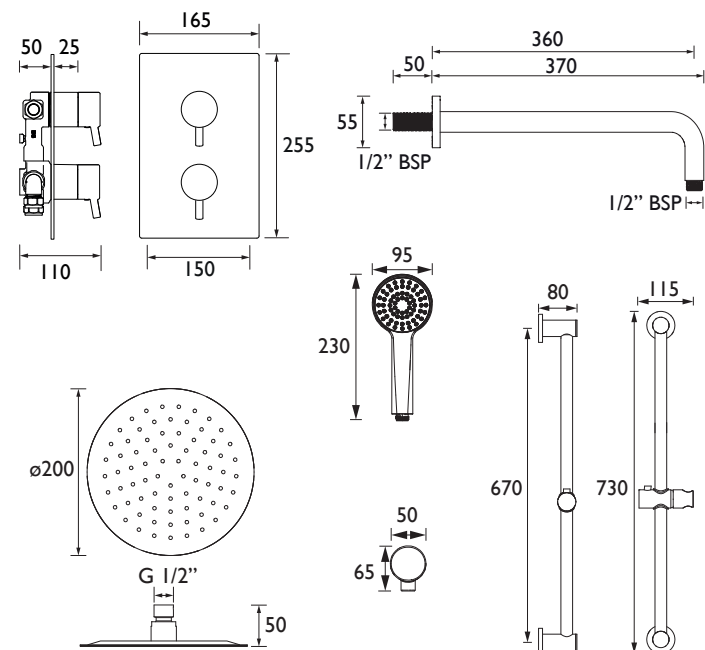

PRISM BB SHWR PK

PRISM Shower Range Prism Brushed Brass Concealed Dual Control Shower Pack

Features:

- All in one box - pack includes shower valve with integral two outlet diverter, slimline 200mm round fixed head with shower arm, and shower kit with an adjustable riser rail plus a multi function handset and wall outlet.
- Rub clean handset and fixed head - limescale and debris build-up is quickly and easily removed by rubbing a finger or a cloth over the nozzles.
- On-trend brushed brass finish to make a statement in your bathroom.
- Slim design recessed shower valve will fit into a cavity space as small as 35mm for hassle-free installation.
- Dual control - Flow and temperature are operated separately giving accurate control of both.
- Cartridge can be accessed from the front for easy servicing.
- 15mm inlet connections.
- Fitting depth including plasterboard and tiles is 50mm - 75mm.
- 5-year parts and 1 year labour guarantee for peace of mind.
- Also available in chrome and black.
- Co-ordinating range of Bathroom taps available.

Product Certifications:

Specification

Finish/Colour:	Brushed Brass
Main Construction Material:	Brass; ABS
No of Controls:	2
Shower Type:	Dual Control
Shower Kit:	Fixed Head and Adjustable Riser Kit
Valve/Cartridge Type:	Thermostatic Cartridge & 40mm Single Lever Cartridge
Maximum Hot Water Supply Temperature °C:	65
Plumbing System Suitability:	Suitable for all plumbing systems
Minimum Dynamic Pressure (bar):	0.2
Maximum Dynamic Pressure (bar):	5
Maximum Static Pressure (bar):	10
Connection Inlet:	15mm Compression
Connection Outlet:	G 1/2"
Isolation Valve Included:	No
Check Valve Included:	Yes

Dimensions (measurements in mm)

Flow Rates (l/min)

System Pressure (bar)	0.2	0.5	1	2	3	5
Through Handset (mixed)	2.7	5	7.3	7.8	8.9	9.8
Through Fixed Head (mixed)	3.6	5.9	6.5	8.1	8.5	9.6
Through Handset (without flow regulators)	3.1	5.8	8.7	12.9	16	21
Through Fixed Head (without flow regulators)	5.9	9.3	13.5	19.5	23.3	24.8