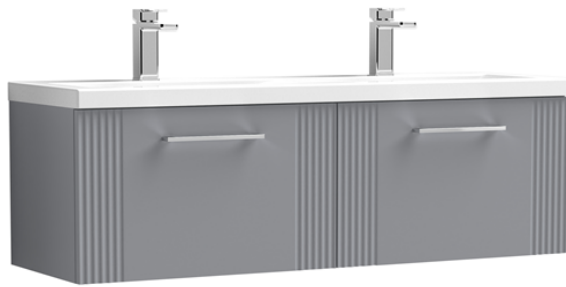

Sales Code: DPF294F

Description: 1200 W/H 2-Drawer Vanity & Double Basin

### Packaging Details

Barcode: 5056462676791

Sales Code: FLT294

Description: 600 W/H Single Drawer Unit

### Product Dimensions

Height (mm):	359
Width (mm):	600
Depth (mm):	383
Nett Weight (kg):	13

Sales Code: CBM424

Description: Double Ceramic Basin 1208X392