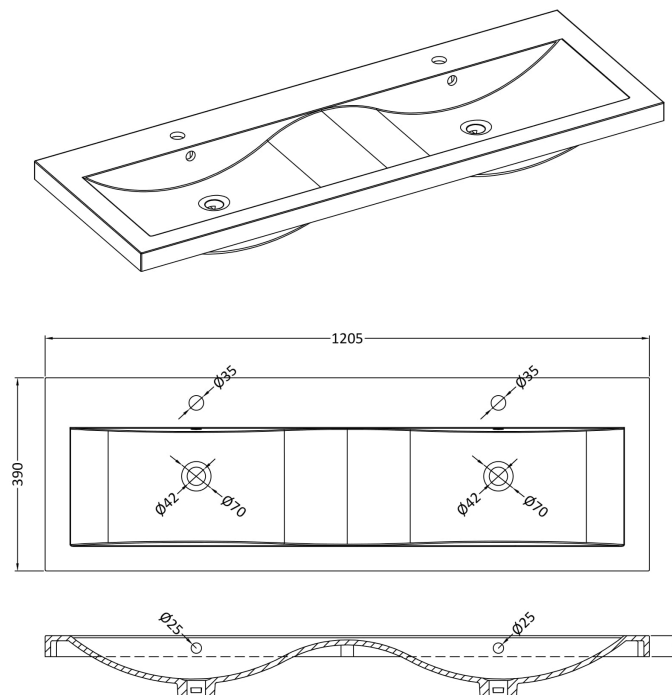

### Product Dimensions

Height (mm):	359
Width (mm):	600
Depth (mm):	383
Nett Weight (kg):	13

### Packaging Dimensions

Height (mm):	380
Width (mm):	620
Depth (mm):	405
Gross Weight (kg):	13.5

### Outer Box Dimensions (If Applicable)

Height (mm):	
Width (mm):	
Depth (mm):	
Gross Weight (kg):	
Barcode:	5056462655468

### Product Dimensions

Height (mm):	390
Width (mm):	1205
Depth (mm):	175
Nett Weight (kg):	27