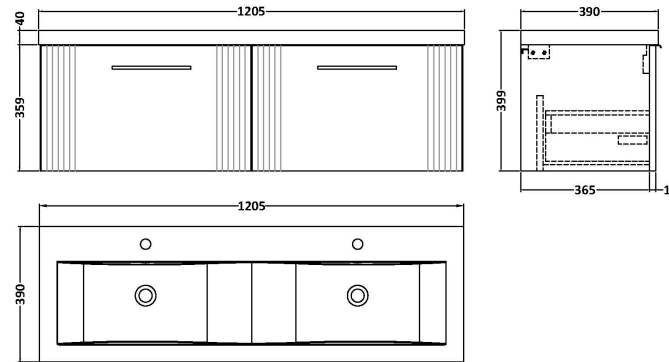

Sales Code: DPF394F

Description: 1200 W/H 2-Drawer Vanity & Double Basin

Packaging Details

Barcode: 5056462676821