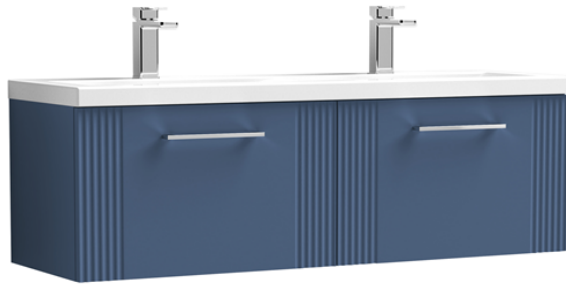

Sales Code: DPF394F

Description: 1200 W/H 2-Drawer Vanity & Double Basin

### Packaging Details

Barcode: 5056462676821

Sales Code: FLT394

Description: 600 W/H Single Drawer Unit

### Product Dimensions

Height (mm):	359
Width (mm):	600
Depth (mm):	383
Nett Weight (kg):	13

Sales Code: CBM424

Description: Double Ceramic Basin 1208X392