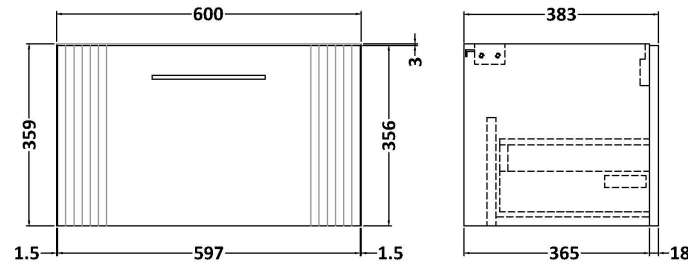

### Product Dimensions

Height (mm):	359
Width (mm):	600
Depth (mm):	383
Nett Weight (kg):	13

### Packaging Dimensions

Height (mm):	380
Width (mm):	620
Depth (mm):	405
Gross Weight (kg):	13.5

### Product Dimensions

Height (mm):	390
Width (mm):	1205
Depth (mm):	175
Nett Weight (kg):	27

### Packaging Dimensions

Height (mm):	205
Width (mm):	1270
Depth (mm):	510
Gross Weight (kg):	27