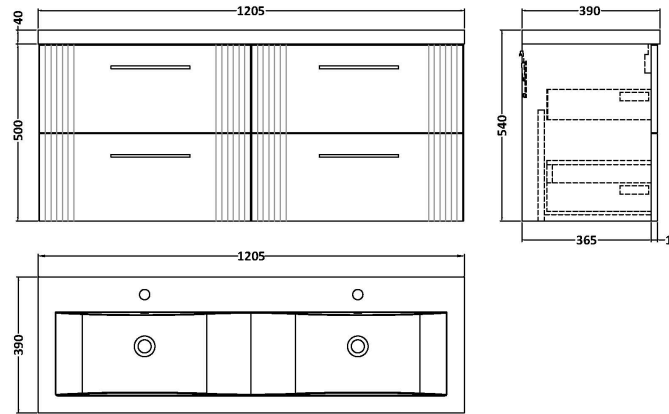

Sales Code: DPF293F

Description: 1200 W/H 4-Drawer Vanity & Double Basin

Packaging Details

Barcode: 5056462676944

Sales Code: FLT293

Description: 600 W/H 2-Drawer Unit

Product Dimensions

Height (mm):	500
Width (mm):	600
Depth (mm):	383
Nett Weight (kg):	22.5

Packaging Dimensions

Height (mm):	520
Width (mm):	620
Depth (mm):	405
Gross Weight (kg):	23

Packaging Data

Box Colour:	Brown Cardboard Box - Printed
Box Qty:	0
Label Size:	0 x 0
Label Colour:	Not Applicable
Label Qty:	0

Outer Box Dimensions (If Applicable)

Height (mm):	
Width (mm):	
Depth (mm):	
Gross Weight (kg):	
Barcode:	5056462655499

Product Details

Country of Origin:	China
Fitting Instruction:	No
CE & UKCA:	
FSC Certified Materials:	Yes
Colour:	Satin Grey
Construction Method:	Cam & Wood Dowel
Construction Type:	Rigid
Cabinet Finish:	MFC Painted Gloss
Fascia Finish:	Mdf Painted Gloss
Cabinet Thickness (mm):	16
Fascia Thickness (mm):	18
Drawer Included:	Yes
Drawer Type:	80mm High Metal Softclose
No of Shelves:	0
Hinge Type:	Not Applicable
Hinge Included:	No
Adjustable Legs:	No, Not Required
Fixings Included:	Yes
Handle Style:	Modern
Waste Shroud:	Yes
Handle Included:	Yes, Supplied
Handle Type:	Finger Pull

Sales Code: CBM424

Description: Double Ceramic Basin 1208X392

Product Dimensions

Height (mm):	390
Width (mm):	1205
Depth (mm):	175
Nett Weight (kg):	27

Packaging Dimensions

Height (mm):	205
Width (mm):	1270
Depth (mm):	510
Gross Weight (kg):	27