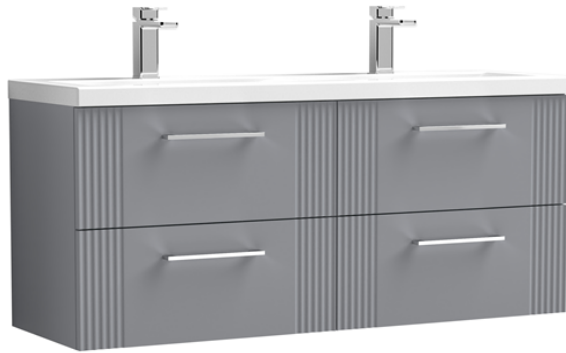

Sales Code: DPF293F

Description: 1200 W/H 4-Drawer Vanity & Double Basin

Packaging Details

Barcode: 5056462676944

Sales Code: FLT293

Description: 600 W/H 2-Drawer Unit

Product Dimensions

Height (mm):	500
Width (mm):	600
Depth (mm):	383
Nett Weight (kg):	22.5

Outer Box Dimensions (If Applicable)

Height (mm):	
Width (mm):	
Depth (mm):	
Gross Weight (kg):	
Barcode:	5056462655499

Product Details

Country of Origin:	China
Fitting Instruction:	No
CE & UKCA:	
FSC Certified Materials:	Yes
Colour:	Satin Grey
Construction Method:	Cam & Wood Dowel
Construction Type:	Rigid
Cabinet Finish:	MFC Painted Gloss
Fascia Finish:	Mdf Painted Gloss
Cabinet Thickness (mm):	16
Fascia Thickness (mm):	18
Drawer Included:	Yes
Drawer Type:	80mm High Metal Softclose
No of Shelves:	0
Hinge Type:	Not Applicable
Hinge Included:	No
Adjustable Legs:	No, Not Required
Fixings Included:	Yes
Handle Style:	Modern
Waste Shroud:	Yes
Handle Included:	Yes, Supplied
Handle Type:	Finger Pull

Sales Code: CBM424

Description: Double Ceramic Basin 1208X392

Product Dimensions

Height (mm):	390
Width (mm):	1205
Depth (mm):	175
Nett Weight (kg):	27

Packaging Dimensions

Height (mm):	205
Width (mm):	1270
Depth (mm):	510
Gross Weight (kg):	27