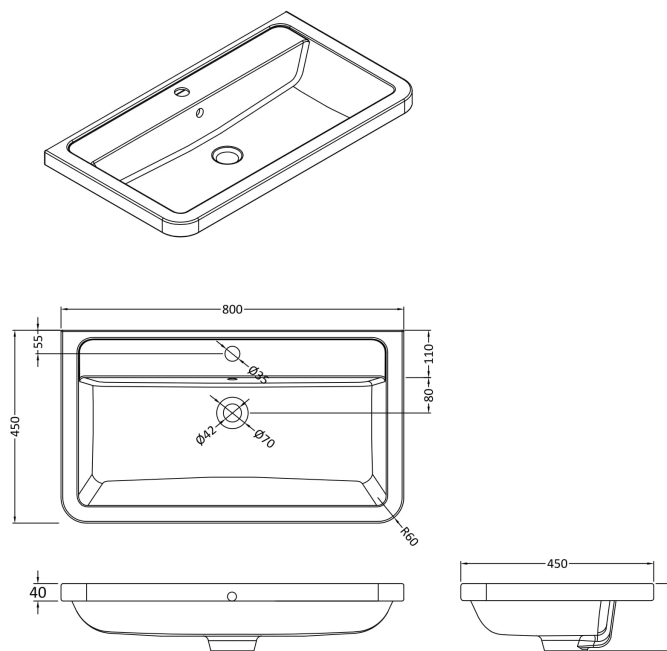

Sales Code: CBM005

Description: Ceramic Basin 800X450

### Product Dimensions

|                   |       |
|-------------------|-------|
| Height (mm):      | 450   |
| Width (mm):       | 800   |
| Depth (mm):       | 157   |
| Nett Weight (kg): | 18.12 |

### Packaging Dimensions

|                    |       |
|--------------------|-------|
| Height (mm):       | 470   |
| Width (mm):        | 840   |
| Depth (mm):        | 167   |
| Gross Weight (kg): | 18.12 |

### Outer Box Dimensions (If Applicable)

|                    |               |
|--------------------|---------------|
| Height (mm):       |               |
| Width (mm):        |               |
| Depth (mm):        |               |
| Gross Weight (kg): |               |
| Barcode:           | 5056211875802 |