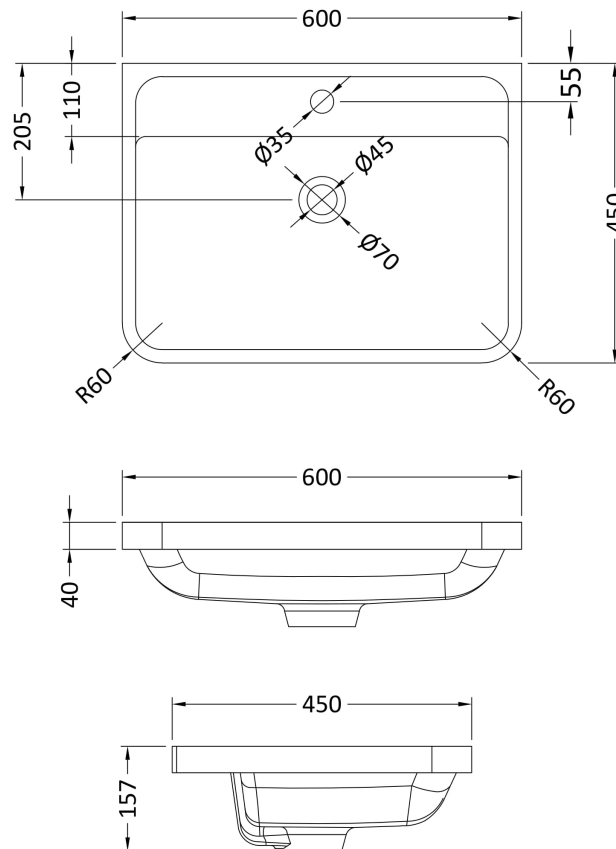

Sales Code: PMB003

Description: 600X450mm Poly Marble Basin

**Product Dimensions**

Height (mm):	450
Width (mm):	600
Depth (mm):	157
Nett Weight (kg):	12.82

**Packaging Dimensions**

Height (mm):	167
Width (mm):	640
Depth (mm):	470
Gross Weight (kg):	12.82

**Packaging Data**

Box Colour:	Brown Cardboard Box - Printed
Box Qty:	1
Label Size:	100 x 50
Label Colour:	White Label
Label Qty:	2

**Outer Box Dimensions (If Applicable)**

Height (mm):	
Width (mm):	
Depth (mm):	
Gross Weight (kg):	
Barcode:	5055369021734

**Product Details**

Country of Origin:	China
Fitting Instruction:	No
Certification: CE & UKCA: No	WRAS: N/A WRAS No: N/A
Product Material:	Polymarble
Fixing Supplied:	No

**Pans/Bidets:** Trap Style: Not Applicable Includes Seat: Not Applicable

**Basins:** Tap Hole: One Taphole Chain Stay Hole: No  
Template: Not Required Waste Type Req: Slotted  
Overflow Inc: Yes Overflow Cover: Yes  
Inner Bowl Depth (mm): 110mm