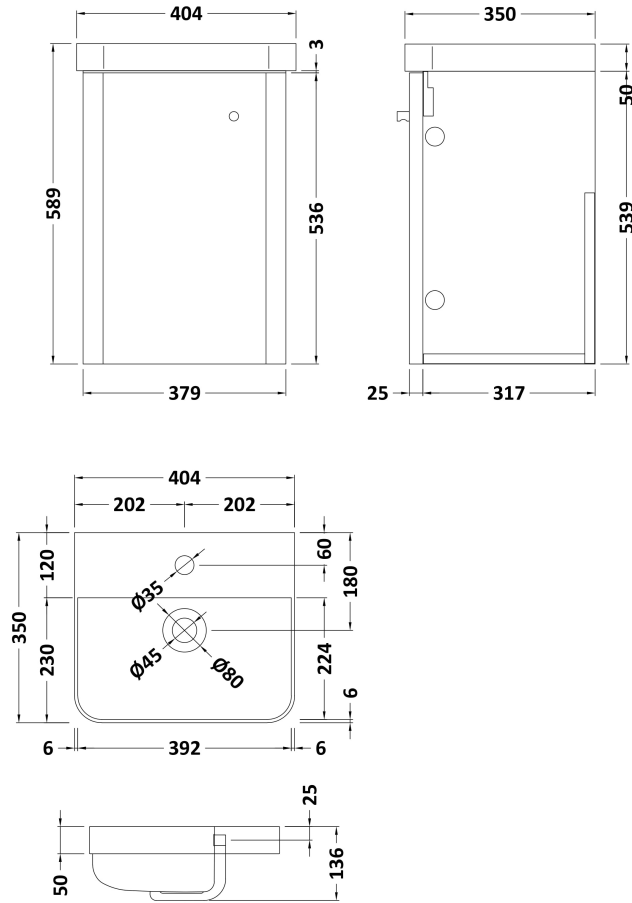

Sales Code: COR1401

Description: 400 W/H 1-Door Unit & Basin

Packaging Details

Barcode: 5056462658421