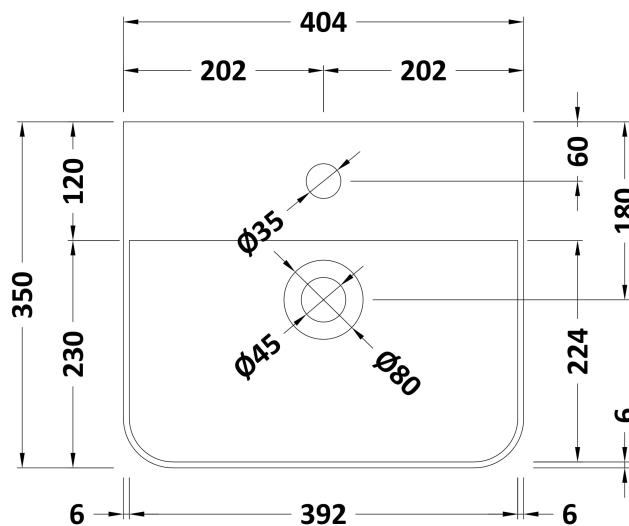

### Product Dimensions

Height (mm):	539
Width (mm):	379
Depth (mm):	342
Nett Weight (kg):	13.5

### Packaging Dimensions

Height (mm):	560
Width (mm):	400
Depth (mm):	340
Gross Weight (kg):	14

### Outer Box Dimensions (If Applicable)

Height (mm):	
Width (mm):	
Depth (mm):	
Gross Weight (kg):	
Barcode:	5056462618432

### Product Dimensions

Height (mm):	135
Width (mm):	405
Depth (mm):	355
Nett Weight (kg):	9.5