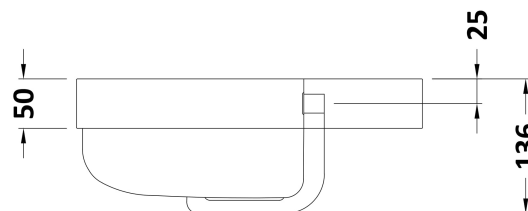

### Product Dimensions

Height (mm):	539
Width (mm):	379
Depth (mm):	342
Nett Weight (kg):	13.5

### Packaging Dimensions

Height (mm):	560
Width (mm):	400
Depth (mm):	340
Gross Weight (kg):	14

### Outer Box Dimensions (If Applicable)

Height (mm):	
Width (mm):	
Depth (mm):	
Gross Weight (kg):	
Barcode:	5056462618432

### Product Dimensions

Height (mm):	135
Width (mm):	405
Depth (mm):	355
Nett Weight (kg):	9.5