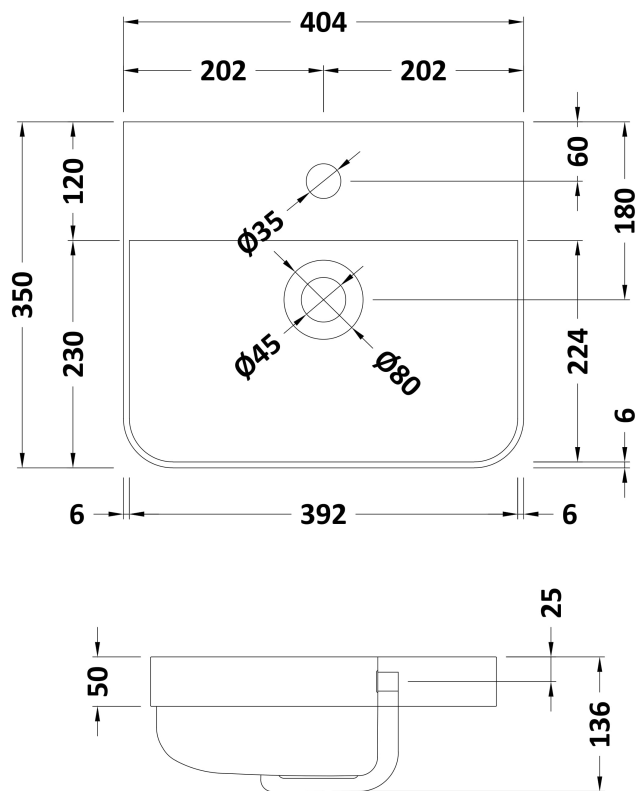

### Product Dimensions

Height (mm):	539
Width (mm):	379
Depth (mm):	342
Nett Weight (kg):	13.5

### Outer Box Dimensions (If Applicable)

Height (mm):	
Width (mm):	
Depth (mm):	
Gross Weight (kg):	
Barcode:	5056462618425

### Product Dimensions

Height (mm):	135
Width (mm):	405
Depth (mm):	355
Nett Weight (kg):	9.5

### Packaging Dimensions

Height (mm):	415
Width (mm):	440
Depth (mm):	210
Gross Weight (kg):	10