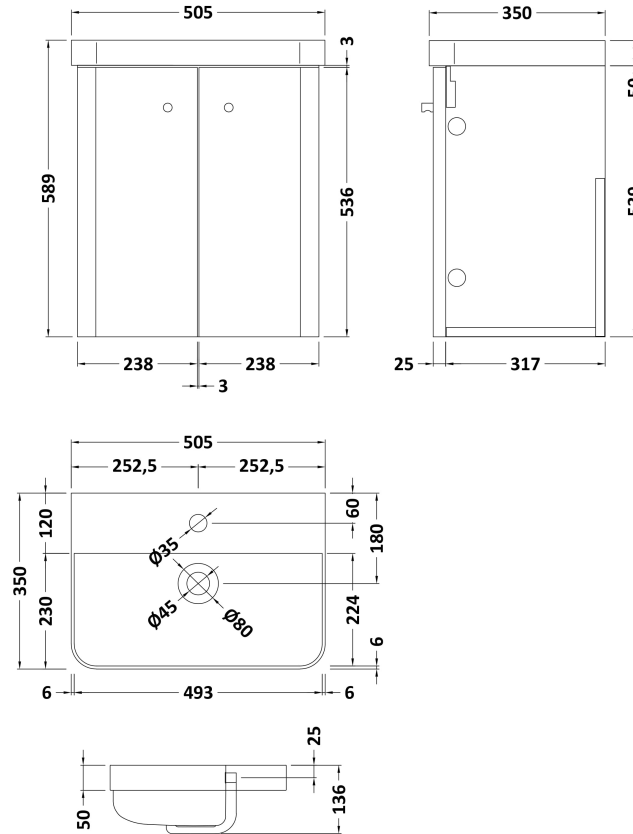

Sales Code: COR103

Description: 500 Wall Hung 2-Door Unit & Basin

Packaging Details

Barcode: 5056211897101

Sales Code: RC0153

Description: 500 Wall Hung 2-Door Unit

Product Dimensions

Height (mm):	539
Width (mm):	479
Depth (mm):	342
Nett Weight (kg):	15.5

Packaging Dimensions

Height (mm):	560
Width (mm):	500
Depth (mm):	340
Gross Weight (kg):	16

Packaging Data

Box Colour:	Brown Cardboard Box - Printed
Box Qty:	1
Label Size:	100 x 50
Label Colour:	Not Applicable
Label Qty:	0

Outer Box Dimensions (If Applicable)

Height (mm):	
Width (mm):	
Depth (mm):	
Gross Weight (kg):	
Barcode:	5056211853350

Product Details

Country of Origin:	China
Fitting Instruction:	No
CE & UKCA:	N/A
FSC Certified Materials:	Yes
Colour:	Gloss White
Construction Method:	Cam & Wood Dowel
Construction Type:	Rigid
Cabinet Finish:	MFC Painted Gloss
Fascia Finish:	Mdf Painted Gloss
Cabinet Thickness (mm):	16
Fascia Thickness (mm):	25
Drawer Included:	No
Drawer Type:	Not Applicable
No of Shelves:	0
Hinge Type:	95 Degree Clip-On Soft Close
Hinge Included:	Yes
Adjustable Legs:	No
Fixings Included:	Yes
Handle Style:	Modern
Waste Shroud:	No
Handle Included:	Yes
Handle Type:	Knob

Sales Code: RC003

Description: 500 Thin Edge Basin 1Th (Radius Corners)

Product Dimensions

Height (mm):	135
Width (mm):	505
Depth (mm):	355
Nett Weight (kg):	10

Packaging Dimensions

Height (mm):	415
Width (mm):	540
Depth (mm):	210
Gross Weight (kg):	10.5