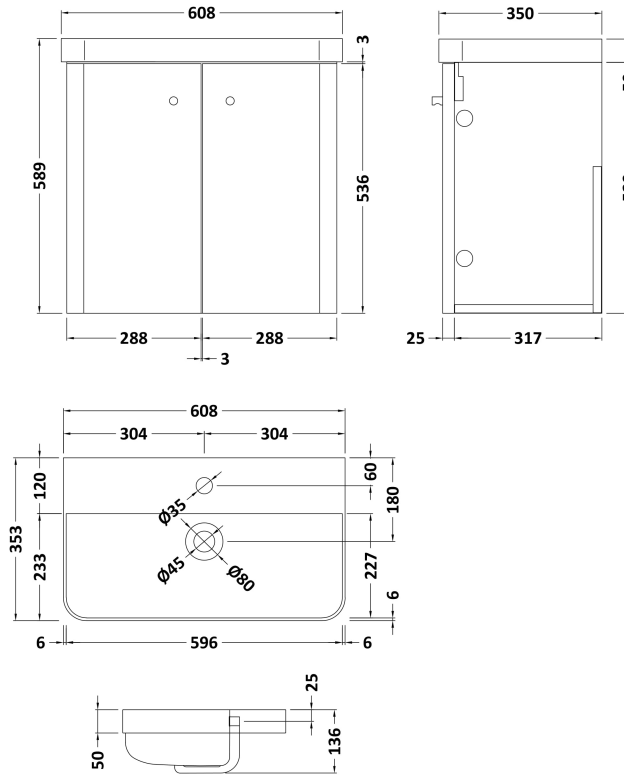

Sales Code: COR805

Description: 600 W/H 2-Door Unit & Basin

Packaging Details

Barcode: 5056462658407

Sales Code: RC0854

Description: 600 Wall Hung 2-Door Unit

Product Dimensions

Height (mm):	539
Width (mm):	579
Depth (mm):	342
Nett Weight (kg):	17.5

Packaging Dimensions

Height (mm):	560
Width (mm):	600
Depth (mm):	340
Gross Weight (kg):	18

Packaging Data

Box Colour:	Brown Cardboard Box - Printed
Box Qty:	1
Label Size:	100 x 50
Label Colour:	Not Applicable
Label Qty:	0

Sales Code: RC004

Description: 600 Thin Edge Basin 1Th (Radius Corners)

Product Dimensions

Height (mm):	135
Width (mm):	605
Depth (mm):	355
Nett Weight (kg):	10.5

Packaging Dimensions

Height (mm):	415
Width (mm):	640
Depth (mm):	210
Gross Weight (kg):	11

Packaging Data

Box Colour:	Brown Cardboard Box - Printed
Box Qty:	1
Label Size:	130 x 95
Label Colour:	Not Applicable
Label Qty:	0

Outer Box Dimensions (If Applicable)

Height (mm):	
Width (mm):	
Depth (mm):	
Gross Weight (kg):	
Barcode:	5056211853404