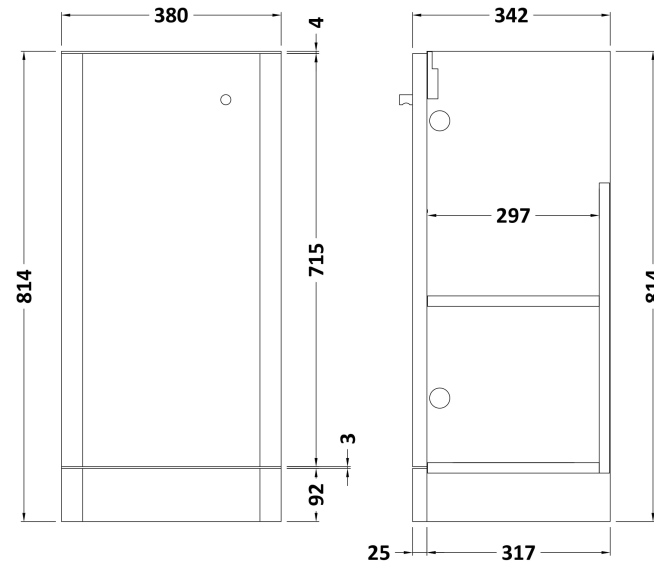

Sales Code: RC0102

Description: 400 Floor Standing 1-Door Unit

Product Dimensions

Height (mm):	814
Width (mm):	379
Depth (mm):	342
Nett Weight (kg):	15.5

Packaging Dimensions

Height (mm):	835
Width (mm):	400
Depth (mm):	340
Gross Weight (kg):	16

Packaging Data

Box Colour:	Brown Cardboard Box - Printed
Box Qty:	1
Label Size:	100 x 50
Label Colour:	Not Applicable
Label Qty:	0

Outer Box Dimensions (If Applicable)

Height (mm):	
Width (mm):	
Depth (mm):	
Gross Weight (kg):	
Barcode:	5056211853329

Sales Code: RC002

Description: 400 Thin Edge Basin 1Th (Radius Corners)

Product Dimensions

Height (mm):	135
Width (mm):	405
Depth (mm):	355
Nett Weight (kg):	9.5

Packaging Dimensions

Height (mm):	415
Width (mm):	440
Depth (mm):	210
Gross Weight (kg):	10

Packaging Data

Box Colour:	Brown Cardboard Box - Printed
Box Qty:	1
Label Size:	130 x 95
Label Colour:	Not Applicable
Label Qty:	0

Outer Box Dimensions (If Applicable)

Height (mm):	
Width (mm):	
Depth (mm):	
Gross Weight (kg):	
Barcode:	5056211853381