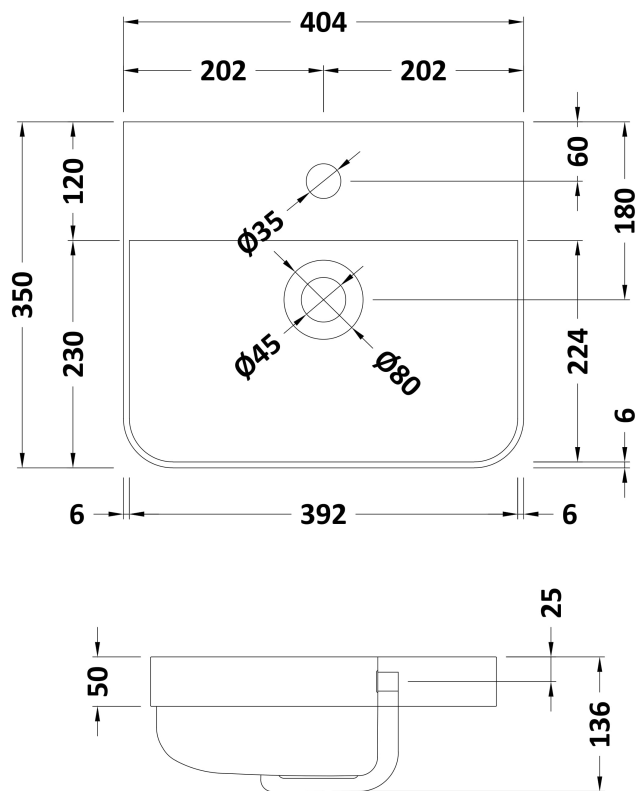

Sales Code: RC0102

Description: 400 Floor Standing 1-Door Unit

Product Dimensions

Height (mm):	814
Width (mm):	379
Depth (mm):	342
Nett Weight (kg):	15.5

Packaging Dimensions

Height (mm):	835
Width (mm):	400
Depth (mm):	340
Gross Weight (kg):	16

Packaging Data

Box Colour:	Brown Cardboard Box - Printed
Box Qty:	1
Label Size:	100 x 50
Label Colour:	Not Applicable
Label Qty:	0

Outer Box Dimensions (If Applicable)

Height (mm):	
Width (mm):	
Depth (mm):	
Gross Weight (kg):	
Barcode:	5056211853329

Sales Code: RC002

Description: 400 Thin Edge Basin 1Th (Radius Corners)

Product Dimensions

Height (mm):	135
Width (mm):	405
Depth (mm):	355
Nett Weight (kg):	9.5

Packaging Dimensions

Height (mm):	415
Width (mm):	440
Depth (mm):	210
Gross Weight (kg):	10

Packaging Data

Box Colour:	Brown Cardboard Box - Printed
Box Qty:	1
Label Size:	130 x 95
Label Colour:	Not Applicable
Label Qty:	0

Outer Box Dimensions (If Applicable)

Height (mm):	
Width (mm):	
Depth (mm):	
Gross Weight (kg):	
Barcode:	5056211853381