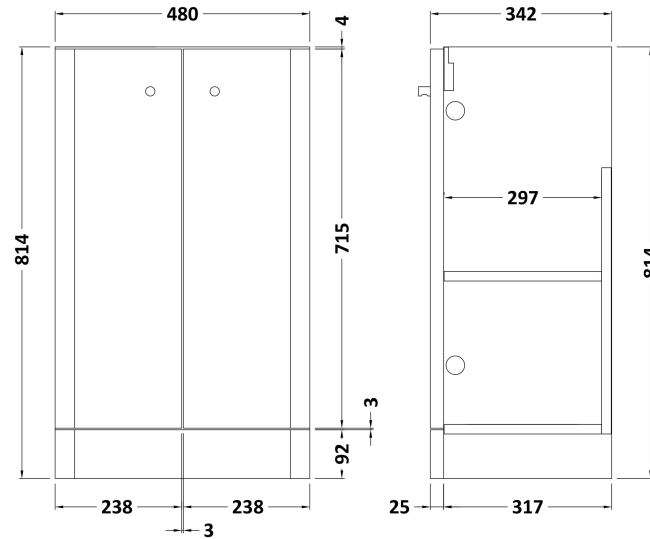

### Product Dimensions

Height (mm):	814
Width (mm):	479
Depth (mm):	342
Nett Weight (kg):	17.5

### Packaging Dimensions

Height (mm):	835
Width (mm):	500
Depth (mm):	340
Gross Weight (kg):	18

### Product Dimensions

Height (mm):	135
Width (mm):	505
Depth (mm):	355
Nett Weight (kg):	10

### Packaging Dimensions

Height (mm):	415
Width (mm):	540
Depth (mm):	210
Gross Weight (kg):	10.5