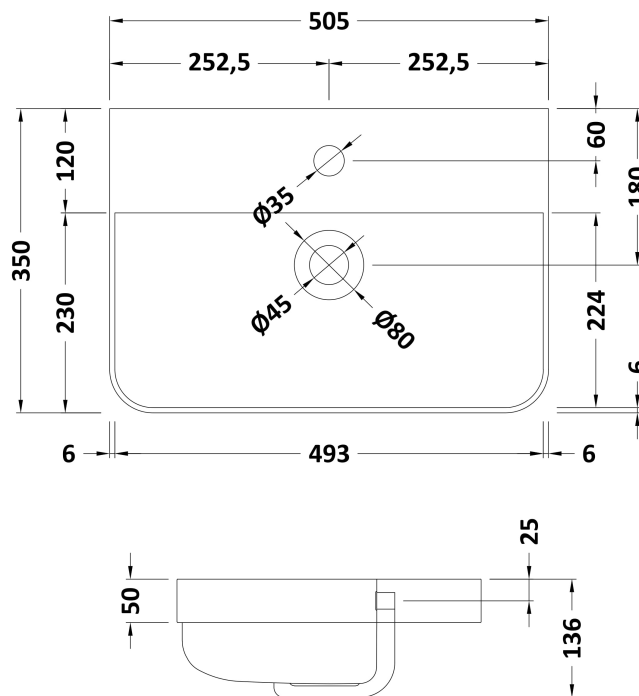

### Product Dimensions

Height (mm):	814
Width (mm):	479
Depth (mm):	342
Nett Weight (kg):	17.5

### Outer Box Dimensions (If Applicable)

Height (mm):	
Width (mm):	
Depth (mm):	
Gross Weight (kg):	
Barcode:	5056211853343

### Product Dimensions

Height (mm):	135
Width (mm):	505
Depth (mm):	355
Nett Weight (kg):	10

### Packaging Dimensions

Height (mm):	415
Width (mm):	540
Depth (mm):	210
Gross Weight (kg):	10.5