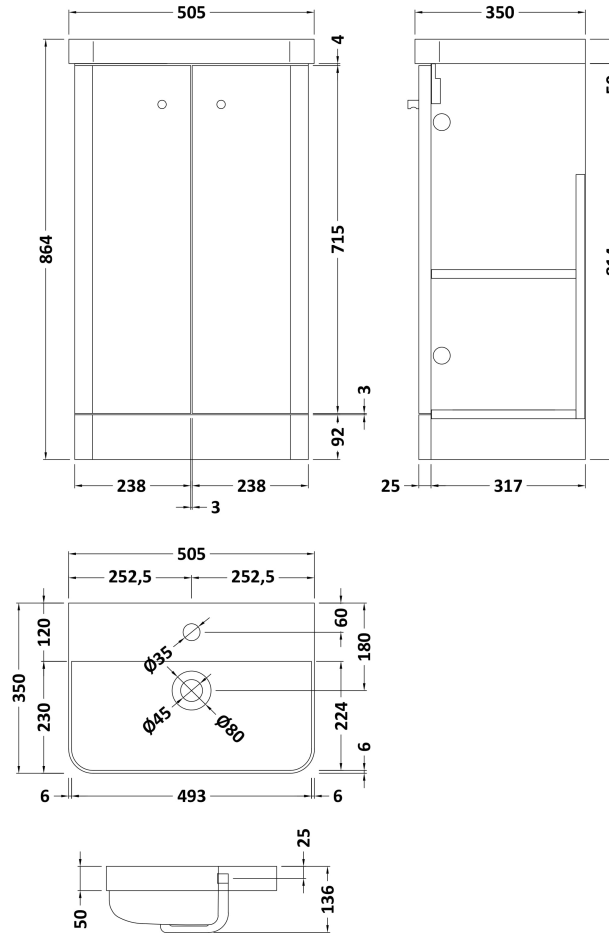

Sales Code: COR104

Description: 500 Floor Standing 2-Door Unit & Basin

Packaging Details

Barcode: 5056211897132