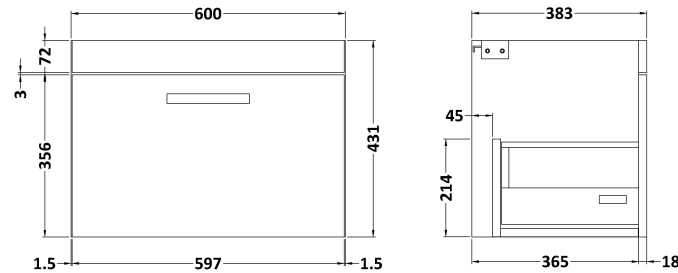

Sales Code: MOD583

Description: 600 Wall Hung Single Drawer Basin Unit

Product Dimensions

Height (mm):	430
Width (mm):	600
Depth (mm):	383
Nett Weight (kg):	13

Packaging Dimensions

Height (mm):	450
Width (mm):	620
Depth (mm):	405
Gross Weight (kg):	13.5

Packaging Data

Box Colour:	Brown Cardboard Box
Box Qty:	1
Label Size:	100 x 50
Label Colour:	White Label
Label Qty:	2

Outer Box Dimensions (If Applicable)

Height (mm):	
Width (mm):	
Depth (mm):	
Gross Weight (kg):	
Barcode:	5055275825570

Product Details

Country of Origin:	United Kingdom
Fitting Instruction:	No
CE & UKCA:	N/A
FSC Certified Materials:	Yes
Colour:	Anthracite Woodgrain
Construction Method:	Cam & Wood Dowel
Construction Type:	Rigid
Cabinet Finish:	MFC Textured Woodgrain
Fascia Finish:	MFC Textured Woodgrain
Cabinet Thickness (mm):	18
Fascia Thickness (mm):	18
Drawer Included:	Yes
Drawer Type:	80mm High Metal Softclose
No of Shelves:	0
Hinge Type:	Not Applicable
Hinge Included:	Not Applicable
Adjustable Legs:	No, Not Required
Fixings Included:	Yes
Handle Style:	Contemporary
Waste Shroud:	Yes
Handle Included:	Yes, Supplied
Handle Type:	D-Shape