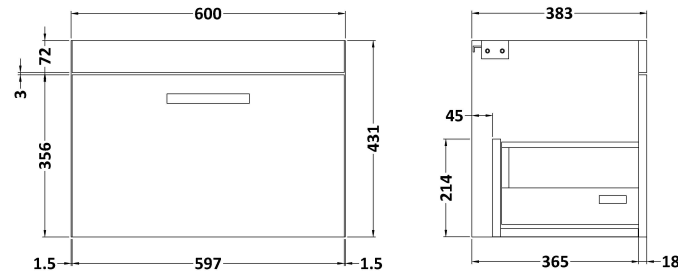

Sales Code: MOD683

Description: 600 Wall Hung Single Drawer Basin Unit

Product Dimensions

Height (mm):	430
Width (mm):	600
Depth (mm):	383
Nett Weight (kg):	13

Packaging Dimensions

Height (mm):	450
Width (mm):	620
Depth (mm):	405
Gross Weight (kg):	13.5

Packaging Data

Box Colour:	Brown Cardboard Box
Box Qty:	1
Label Size:	100 x 50
Label Colour:	White Label
Label Qty:	2

Outer Box Dimensions (If Applicable)

Height (mm):	
Width (mm):	
Depth (mm):	
Gross Weight (kg):	
Barcode:	5055275825587

Product Details

Country of Origin:	United Kingdom
Fitting Instruction:	No
CE & UKCA:	N/A
FSC Certified Materials:	Yes
Colour:	Black Woodgrain
Construction Method:	Cam & Wood Dowel
Construction Type:	Rigid
Cabinet Finish:	MFC Textured Woodgrain
Fascia Finish:	MFC Textured Woodgrain
Cabinet Thickness (mm):	18
Fascia Thickness (mm):	18
Drawer Included:	Yes
Drawer Type:	80mm High Metal Softclose
No of Shelves:	0
Hinge Type:	Not Applicable
Hinge Included:	Not Applicable
Adjustable Legs:	No, Not Required
Fixings Included:	Yes
Handle Style:	Contemporary
Waste Shroud:	Yes
Handle Included:	Yes, Supplied
Handle Type:	D-Shape