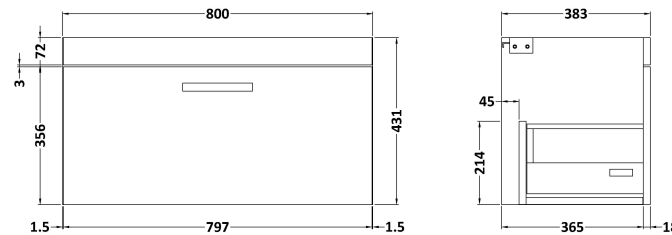

Sales Code: ATH061A

Description: 800 Wh Single Drawer Vanity & Basin 1

Packaging Details

Barcode: 5055275899809

Sales Code: MOD665

Description: 800 Wall Hung Single Drawer Basin Unit

Product Dimensions

Height (mm):	430
Width (mm):	800
Depth (mm):	383
Nett Weight (kg):	17

Packaging Dimensions

Height (mm):	450
Width (mm):	820
Depth (mm):	405
Gross Weight (kg):	17.5

Packaging Data

Box Colour:	Brown Cardboard Box
Box Qty:	1
Label Size:	100 x 50
Label Colour:	White Label
Label Qty:	2

Sales Code: NVM015

Description: 800 Mid Edged Basin 1 Th

Product Dimensions

Height (mm):	180
Width (mm):	810
Depth (mm):	390
Nett Weight (kg):	15

Packaging Dimensions

Height (mm):	210
Width (mm):	410
Depth (mm):	830
Gross Weight (kg):	15

Packaging Data

Box Colour:	Brown Cardboard Box
Box Qty:	1
Label Size:	100 x 50
Label Colour:	White Label
Label Qty:	2

Outer Box Dimensions (If Applicable)

Height (mm):	
Width (mm):	
Depth (mm):	
Gross Weight (kg):	
Barcode:	5055369043422