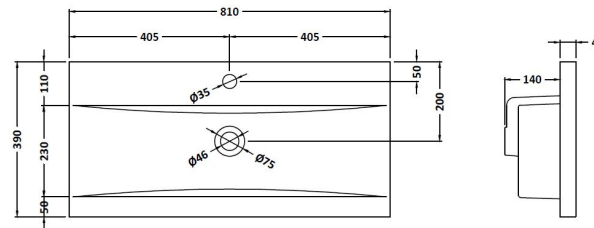

Packaging Dimensions

Height (mm):	450
Width (mm):	820
Depth (mm):	405
Gross Weight (kg):	17.5

Packaging Data

Box Colour:	Brown Cardboard Box
Box Qty:	1
Label Size:	100 x 50
Label Colour:	White Label
Label Qty:	2

Outer Box Dimensions (If Applicable)

Height (mm):	
Width (mm):	
Depth (mm):	
Gross Weight (kg):	
Barcode:	5055275825709

Product Details

Country of Origin:	United Kingdom
Fitting Instruction:	No
CE & UKCA:	N/A
FSC Certified Materials:	Yes
Colour:	Black Woodgrain
Construction Method:	Cam & Wood Dowel
Construction Type:	Rigid
Cabinet Finish:	MFC Textured Woodgrain
Fascia Finish:	MFC Textured Woodgrain
Cabinet Thickness (mm):	18
Fascia Thickness (mm):	18
Drawer Included:	Yes
Drawer Type:	80mm High Metal Softclose
No of Shelves:	0
Hinge Type:	Not Applicable
Hinge Included:	Not Applicable
Adjustable Legs:	No, Not Required
Fixings Included:	Yes
Handle Style:	Contemporary
Waste Shroud:	Yes
Handle Included:	Yes, Supplied
Handle Type:	D-Shape

Sales Code: NVM015

Description: 800 Mid Edged Basin 1 Th

Product Dimensions

Height (mm):	180
Width (mm):	810
Depth (mm):	390
Nett Weight (kg):	15

Packaging Dimensions

Height (mm):	210
Width (mm):	410
Depth (mm):	830
Gross Weight (kg):	15

Packaging Data

Box Colour:	Brown Cardboard Box
Box Qty:	1
Label Size:	100 x 50
Label Colour:	White Label
Label Qty:	2

Outer Box Dimensions (If Applicable)

Height (mm):	
Width (mm):	
Depth (mm):	
Gross Weight (kg):	
Barcode:	5055369043422