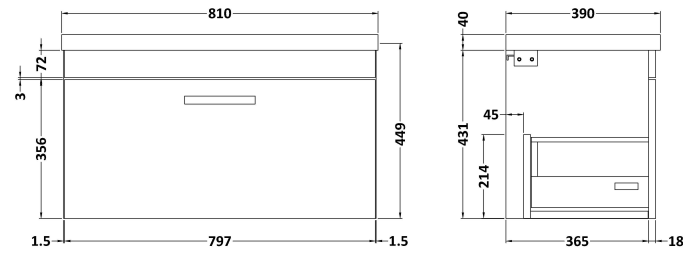

Sales Code: ATH061A

Description: 800 Wh Single Drawer Vanity & Basin 1

Packaging Details

Barcode: 5055275899809

Sales Code: MOD665

Description: 800 Wall Hung Single Drawer Basin Unit

Product Dimensions

Height (mm):	430
Width (mm):	800
Depth (mm):	383
Nett Weight (kg):	17

Packaging Dimensions

Height (mm):	450
Width (mm):	820
Depth (mm):	405
Gross Weight (kg):	17.5

Packaging Data

Box Colour:	Brown Cardboard Box
Box Qty:	1
Label Size:	100 x 50
Label Colour:	White Label
Label Qty:	2

Sales Code: NVM015

Description: 800 Mid Edged Basin 1 Th

Product Dimensions

Height (mm):	180
Width (mm):	810
Depth (mm):	390
Nett Weight (kg):	15

Packaging Dimensions

Height (mm):	210
Width (mm):	410
Depth (mm):	830
Gross Weight (kg):	15

Packaging Data

Box Colour:	Brown Cardboard Box
Box Qty:	1
Label Size:	100 x 50
Label Colour:	White Label
Label Qty:	2

Outer Box Dimensions (If Applicable)

Height (mm):	
Width (mm):	
Depth (mm):	
Gross Weight (kg):	
Barcode:	5055369043422