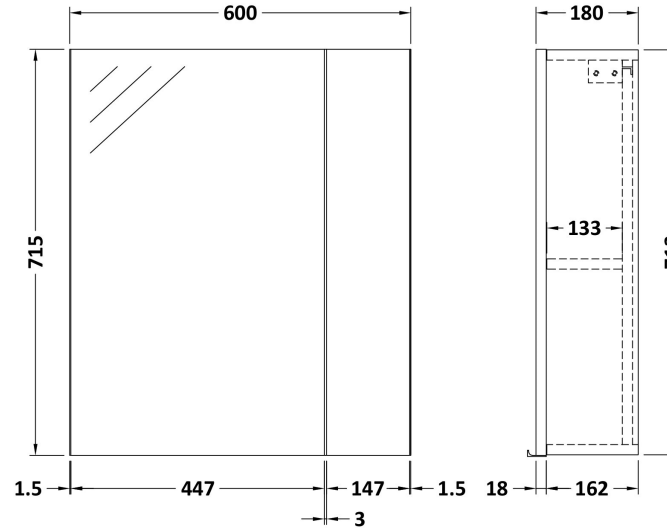

Sales Code: OFF618

Description: 600 Mirror Cab-75/25 Split (180mm Deep)

Product Dimensions

Height (mm):	715
Width (mm):	600
Depth (mm):	182
Nett Weight (kg):	20

Packaging Dimensions

Height (mm):	202
Width (mm):	620
Depth (mm):	735
Gross Weight (kg):	20

Packaging Data

Box Colour:	Brown Cardboard Box
Box Qty:	1
Label Size:	100 x 50
Label Colour:	White Label
Label Qty:	2

Outer Box Dimensions (If Applicable)

Height (mm):	
Width (mm):	
Depth (mm):	
Gross Weight (kg):	
Barcode:	5055275828175

Product Details

Country of Origin:	United Kingdom
Fitting Instruction:	No
CE & UKCA:	Yes
FSC Certified Materials:	Yes
Colour:	Black Woodgrain
Construction Method:	Cam & Wood Dowel
Construction Type:	Rigid
Cabinet Finish:	MFC Textured Woodgrain
Fascia Finish:	MFC Textured Woodgrain
Cabinet Thickness (mm):	18
Fascia Thickness (mm):	18
Drawer Included:	No
Drawer Type:	Not Applicable
No of Shelves:	1
Hinge Type:	95 Degree Clip-On Soft Close
Hinge Included:	Yes
Adjustable Legs:	No
Fixings Included:	Yes
Handle Style:	Not Applicable
Waste Shroud:	No
Handle Included:	No
Handle Type:	Handleless