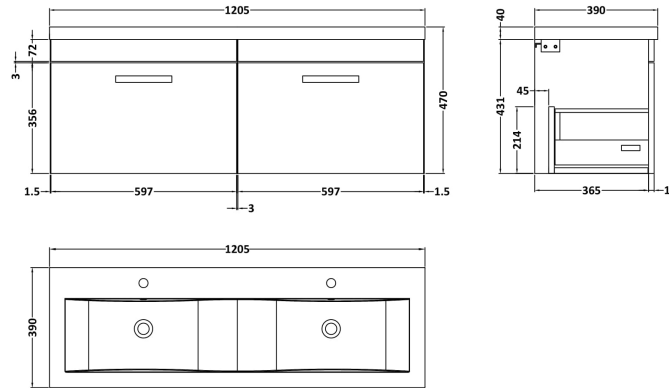

Sales Code: ATH077F

Description: 1200 Wh 2-Drawer Vanity & Double Basin

Packaging Details

Barcode: 5056211888802

Sales Code: MOC383

Description: 600 Wall Hung Single Drawer Basin Unit

Product Dimensions

Height (mm):	430
Width (mm):	600
Depth (mm):	383
Nett Weight (kg):	13

Packaging Dimensions

Height (mm):	450
Width (mm):	620
Depth (mm):	405
Gross Weight (kg):	13.5

Packaging Data

Box Colour:	Brown Cardboard Box
Box Qty:	1
Label Size:	100 x 50
Label Colour:	White Label
Label Qty:	2

Outer Box Dimensions (If Applicable)

Height (mm):	
Width (mm):	
Depth (mm):	
Gross Weight (kg):	
Barcode:	5055275869994

Product Details

Country of Origin:	China
Fitting Instruction:	No
CE & UKCA:	N/A
FSC Certified Materials:	Yes
Colour:	Gloss Grey
Construction Method:	Cam & Wood Dowel
Construction Type:	Rigid
Cabinet Finish:	MFC Painted Gloss
Fascia Finish:	Mdf Painted Gloss
Cabinet Thickness (mm):	16
Fascia Thickness (mm):	18
Drawer Included:	Yes
Drawer Type:	80mm High Metal Softclose
No of Shelves:	0
Hinge Type:	Not Applicable
Hinge Included:	Not Applicable
Adjustable Legs:	No, Not Required
Fixings Included:	Yes
Handle Style:	Contemporary
Waste Shroud:	Yes
Handle Included:	Yes, Supplied
Handle Type:	Strap

Sales Code: CBM424

Description: Double Ceramic Basin 1208X392

Product Dimensions

Height (mm):	390
Width (mm):	1205
Depth (mm):	175
Nett Weight (kg):	27

Packaging Dimensions

Height (mm):	205
Width (mm):	1270
Depth (mm):	510
Gross Weight (kg):	27