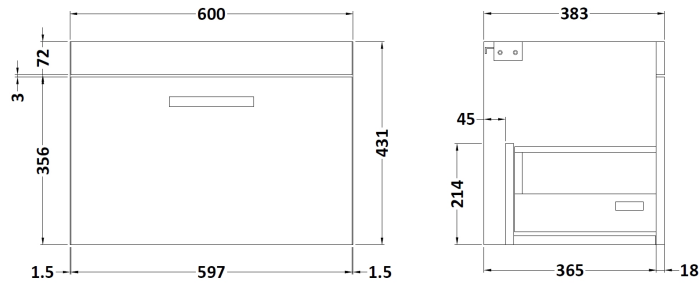

Sales Code: ATH077F

Description: 1200 Wh 2-Drawer Vanity & Double Basin

Packaging Details

Barcode: 5056211888802

Sales Code: MOC383

Description: 600 Wall Hung Single Drawer Basin Unit

Product Dimensions

Height (mm):	430
Width (mm):	600
Depth (mm):	383
Nett Weight (kg):	13

Packaging Dimensions

Height (mm):	450
Width (mm):	620
Depth (mm):	405
Gross Weight (kg):	13.5

Packaging Data

Box Colour:	Brown Cardboard Box
Box Qty:	1
Label Size:	100 x 50
Label Colour:	White Label
Label Qty:	2

Sales Code: CBM424

Description: Double Ceramic Basin 1208X392

Product Dimensions

Height (mm):	390
Width (mm):	1205
Depth (mm):	175
Nett Weight (kg):	27

Packaging Dimensions

Height (mm):	205
Width (mm):	1270
Depth (mm):	510
Gross Weight (kg):	27

Packaging Data

Box Colour:	Brown Cardboard Box - Printed
Box Qty:	1
Label Size:	100 x 50
Label Colour:	White Label
Label Qty:	2

Outer Box Dimensions (If Applicable)

Height (mm):	
Width (mm):	
Depth (mm):	
Gross Weight (kg):	
Barcode:	5056211875826