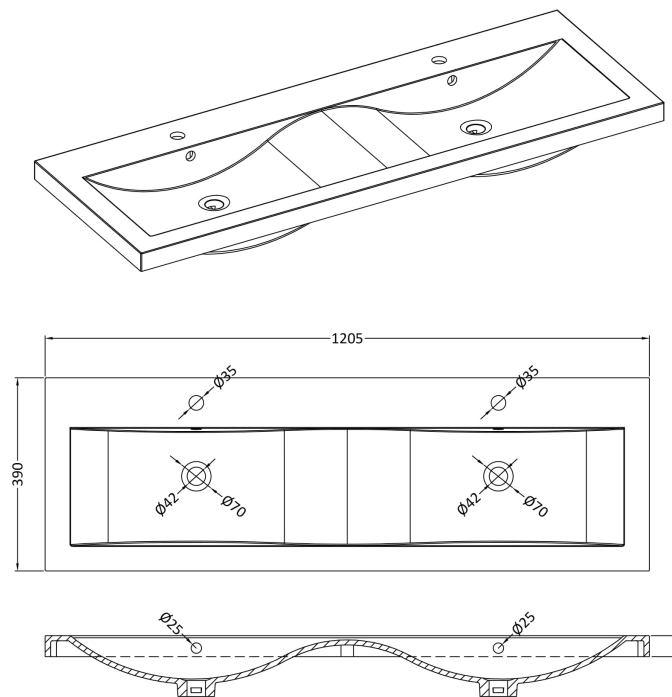

Packaging Dimensions

Height (mm):	885
Width (mm):	620
Depth (mm):	405
Gross Weight (kg):	26.5

Packaging Data

Box Colour:	Brown Cardboard Box - Printed
Box Qty:	0
Label Size:	0 x 0
Label Colour:	White Label
Label Qty:	2

Outer Box Dimensions (If Applicable)

Height (mm):	
Width (mm):	
Depth (mm):	
Gross Weight (kg):	
Barcode:	5055275880647

Product Details

Country of Origin:	China
Fitting Instruction:	No
CE & UKCA:	N/A
FSC Certified Materials:	Yes
Colour:	Gloss White
Construction Method:	Cam & Wood Dowel
Construction Type:	Rigid
Cabinet Finish:	MFC Painted Gloss
Fascia Finish:	Mdf Painted Gloss
Cabinet Thickness (mm):	16
Fascia Thickness (mm):	18
Drawer Included:	Yes
Drawer Type:	80mm High Metal S/C Inc Galler
No of Shelves:	0
Hinge Type:	Not Applicable
Hinge Included:	Not Applicable
Adjustable Legs:	No, Not Required
Fixings Included:	Yes
Handle Style:	Contemporary
Waste Shroud:	Yes
Handle Included:	Yes, Supplied
Handle Type:	D-Shape

Sales Code: CBM424

Description: Double Ceramic Basin 1208X392

Product Dimensions

Height (mm):	390
Width (mm):	1205
Depth (mm):	175
Nett Weight (kg):	27

Packaging Dimensions

Height (mm):	205
Width (mm):	1270
Depth (mm):	510
Gross Weight (kg):	27

Packaging Data

Box Colour:	Brown Cardboard Box - Printed
Box Qty:	1
Label Size:	100 x 50
Label Colour:	White Label
Label Qty:	2

Outer Box Dimensions (If Applicable)

Height (mm):	
Width (mm):	
Depth (mm):	
Gross Weight (kg):	
Barcode:	5056211875826