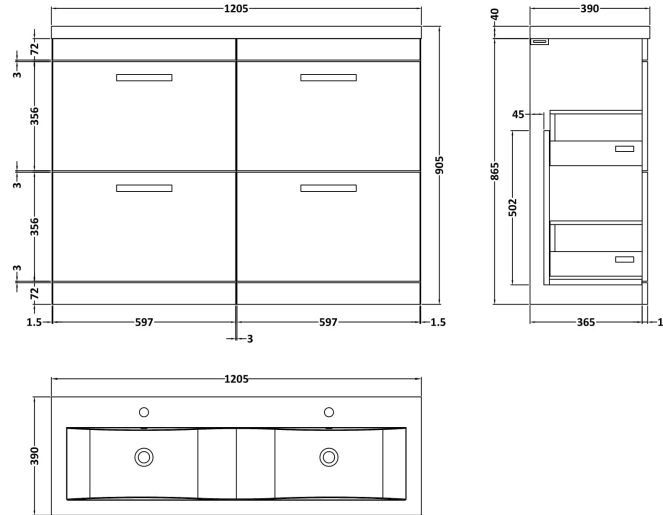

Sales Code: ATH034F

Description: 1200 Fs 4-Drawer Vanity & Double Basin

Packaging Details

Barcode: 5056211888642

Sales Code: MOE133

Description: 600 Floor Standing 2-Drawer Basin Unit

Product Dimensions

Height (mm):	865
Width (mm):	600
Depth (mm):	383
Nett Weight (kg):	26

Packaging Dimensions

Height (mm):	885
Width (mm):	620
Depth (mm):	405
Gross Weight (kg):	26.5

Packaging Data

Box Colour:	Brown Cardboard Box - Printed
Box Qty:	0
Label Size:	0 x 0
Label Colour:	White Label
Label Qty:	2

Outer Box Dimensions (If Applicable)

Height (mm):	
Width (mm):	
Depth (mm):	
Gross Weight (kg):	
Barcode:	5055275880647

Product Details

Country of Origin:	China
Fitting Instruction:	No
CE & UKCA:	N/A
FSC Certified Materials:	Yes
Colour:	Gloss White
Construction Method:	Cam & Wood Dowel
Construction Type:	Rigid
Cabinet Finish:	MFC Painted Gloss
Fascia Finish:	Mdf Painted Gloss
Cabinet Thickness (mm):	16
Fascia Thickness (mm):	18
Drawer Included:	Yes
Drawer Type:	80mm High Metal S/C Inc Galler
No of Shelves:	0
Hinge Type:	Not Applicable
Hinge Included:	Not Applicable
Adjustable Legs:	No, Not Required
Fixings Included:	Yes
Handle Style:	Contemporary
Waste Shroud:	Yes
Handle Included:	Yes, Supplied
Handle Type:	D-Shape

Sales Code: CBM424

Description: Double Ceramic Basin 1208X392

Product Dimensions

Height (mm):	390
Width (mm):	1205
Depth (mm):	175
Nett Weight (kg):	27

Packaging Dimensions

Height (mm):	205
Width (mm):	1270
Depth (mm):	510
Gross Weight (kg):	27