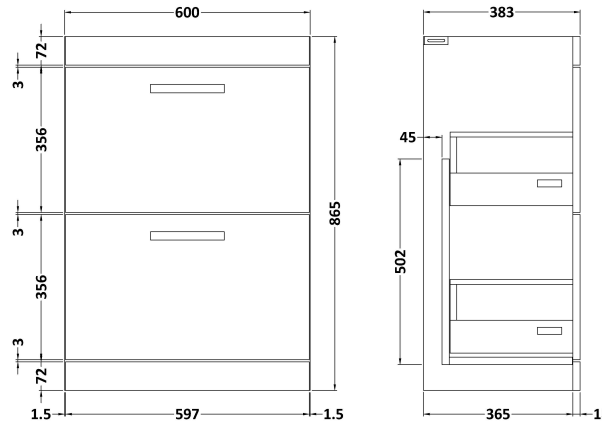

Sales Code: ATH034F

Description: 1200 Fs 4-Drawer Vanity & Double Basin

Packaging Details

Barcode: 5056211888642

Sales Code: MOE133

Description: 600 Floor Standing 2-Drawer Basin Unit

Product Dimensions

Height (mm):	865
Width (mm):	600
Depth (mm):	383
Nett Weight (kg):	26

Packaging Dimensions

Height (mm):	885
Width (mm):	620
Depth (mm):	405
Gross Weight (kg):	26.5

Packaging Data

Box Colour:	Brown Cardboard Box - Printed
Box Qty:	0
Label Size:	0 x 0
Label Colour:	White Label
Label Qty:	2

Sales Code: CBM424

Description: Double Ceramic Basin 1208X392

Product Dimensions

Height (mm):	390
Width (mm):	1205
Depth (mm):	175
Nett Weight (kg):	27

Packaging Dimensions

Height (mm):	205
Width (mm):	1270
Depth (mm):	510
Gross Weight (kg):	27

Packaging Data

Box Colour:	Brown Cardboard Box - Printed
Box Qty:	1
Label Size:	100 x 50
Label Colour:	White Label
Label Qty:	2

Outer Box Dimensions (If Applicable)

Height (mm):	
Width (mm):	
Depth (mm):	
Gross Weight (kg):	
Barcode:	5056211875826